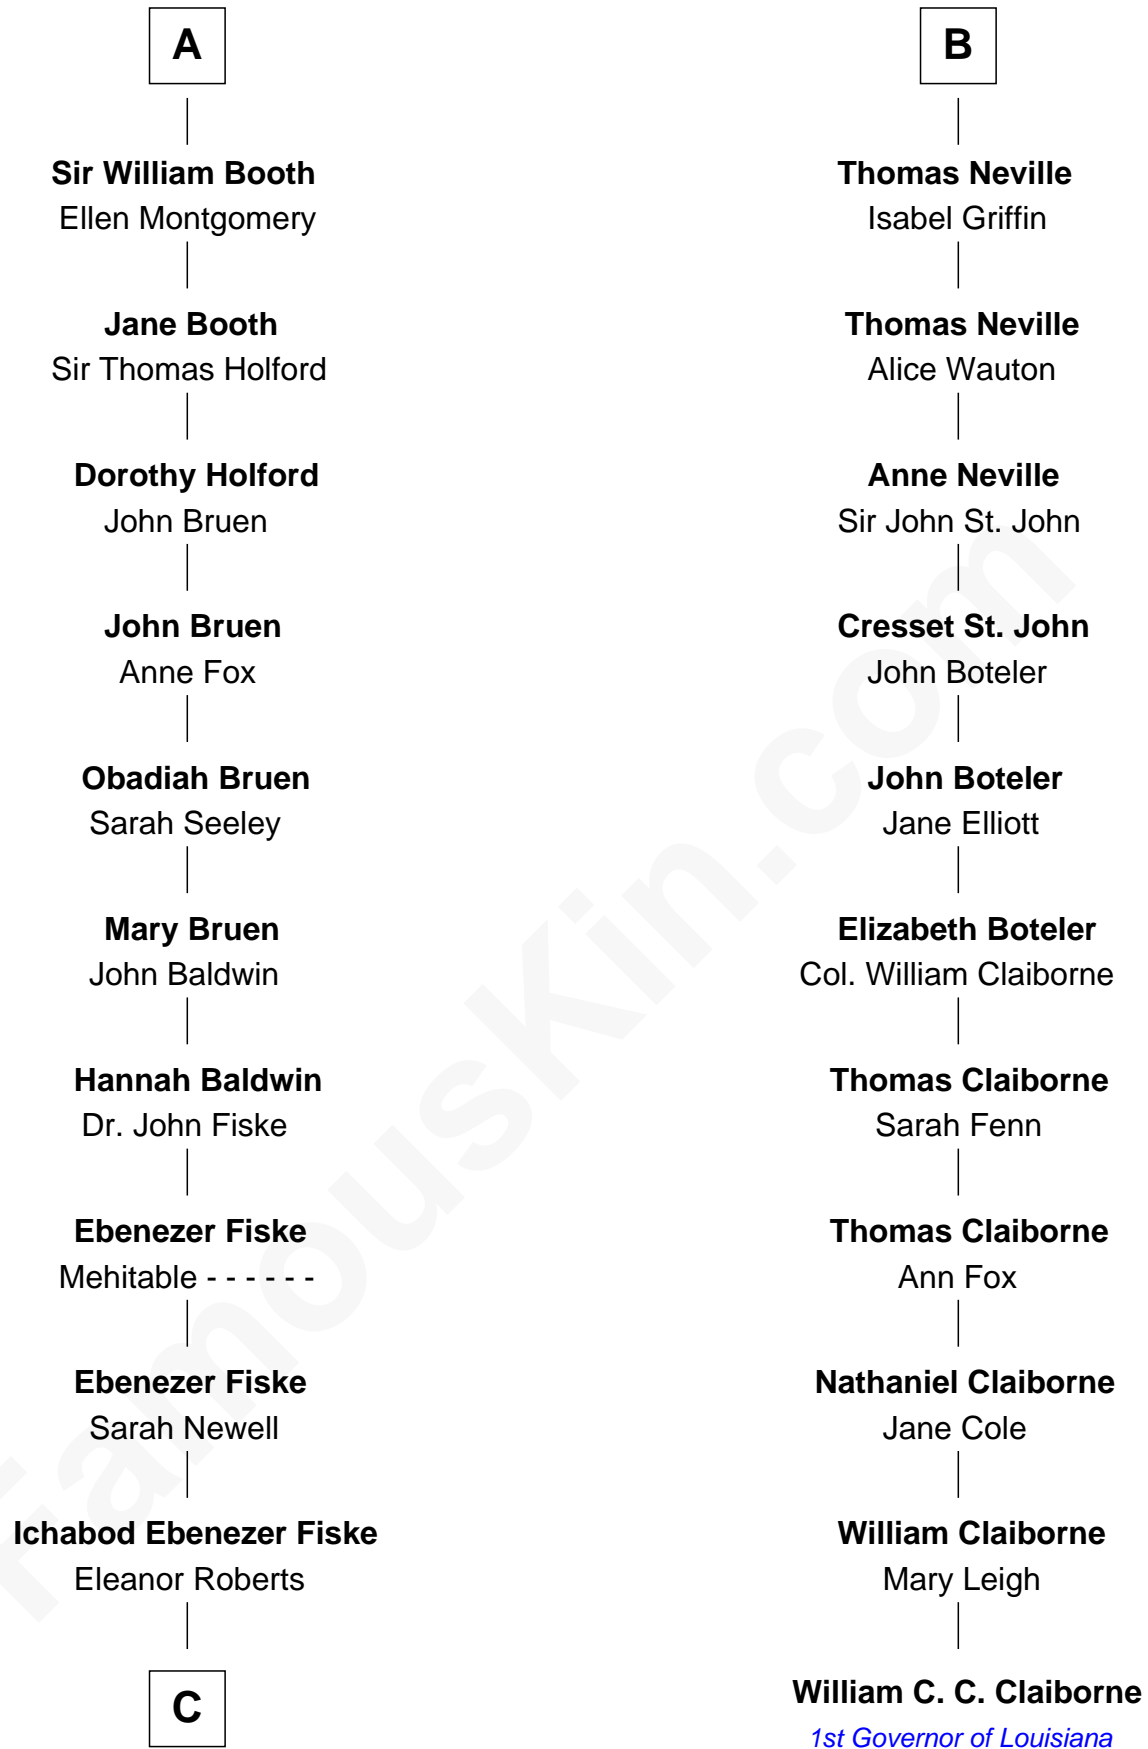

FamousKin.com

Relationship Chart of

Christian Herter

59th Governor of Massachusetts

17th cousin 4 times removed of

William C. C. Claiborne

1st Governor of Louisiana

C

—
Sarah Fiske
Erastus Miles

—
Archibald Miles
Mary Treese

—
Mary Miles
Christian Herter

—
Albert Herter
Adele McGinnis

—
Christian Herter
59th Governor of Massachusetts

FamousKin.com