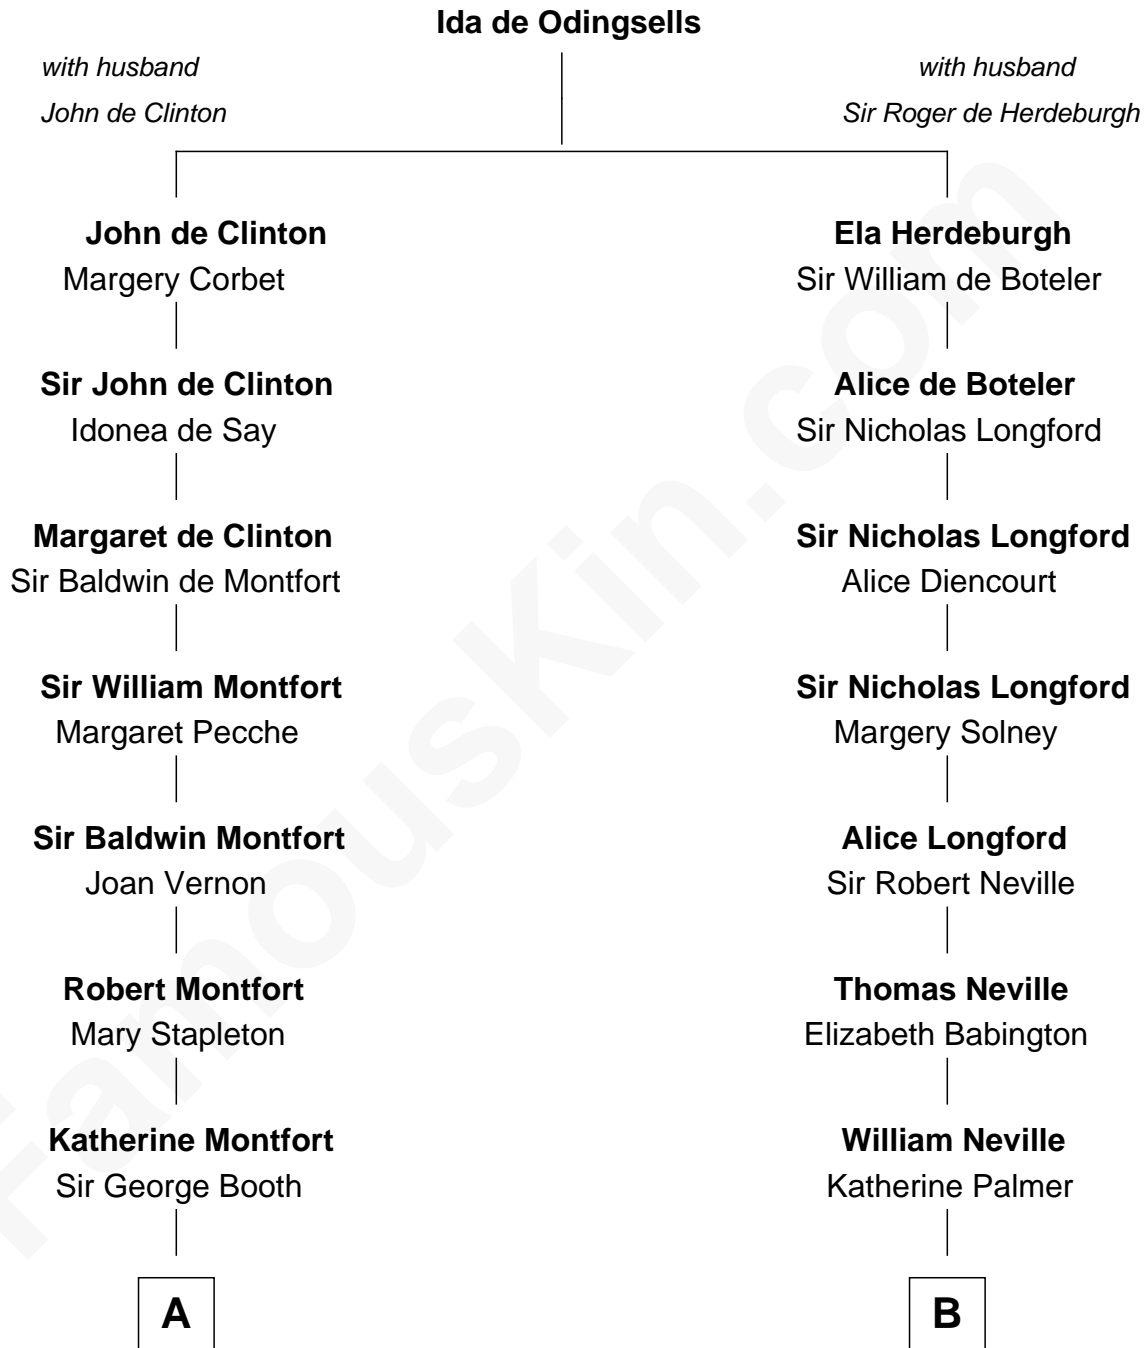

FamousKin.com

Relationship Chart of

Christian Herter

59th Governor of Massachusetts

17th cousin 4 times removed of

William C. C. Claiborne

1st Governor of Louisiana

C

—
Sarah Fiske
Erastus Miles

—
Archibald Miles
Mary Treese

—
Mary Miles
Christian Herter

—
Albert Herter
Adele McGinnis

—
Christian Herter
59th Governor of Massachusetts

FamousKin.com