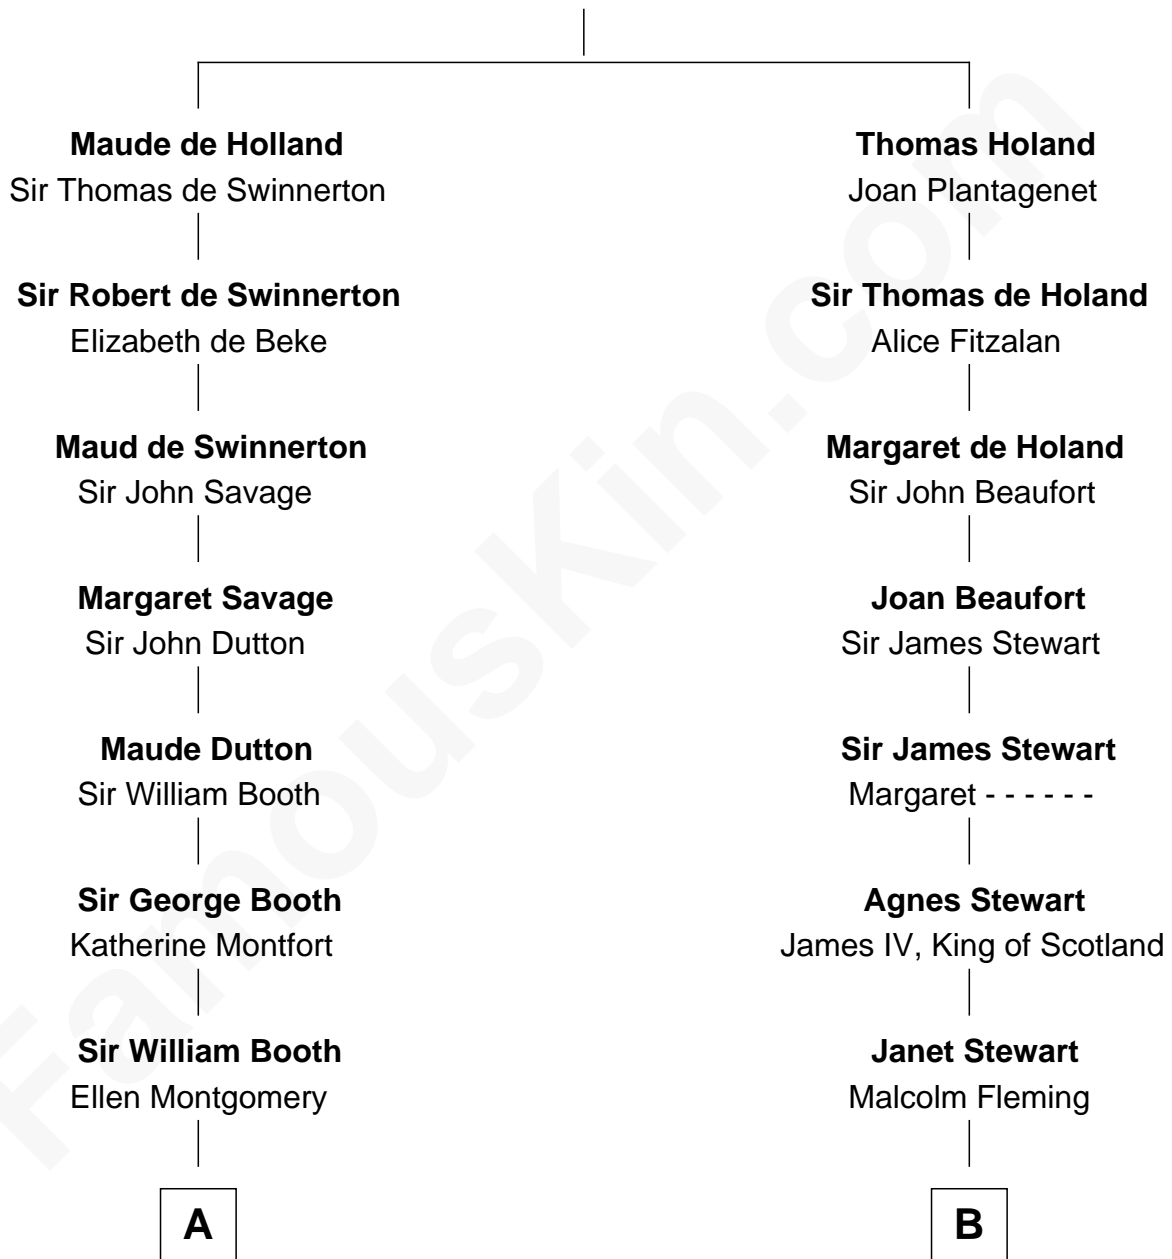

# FamousKin.com Relationship Chart of

**Christian Herter**

*59th Governor of Massachusetts*

20th cousin of

**Howard Dean**

*79th Governor of Vermont*

**Sir Robert de Holland**

Maude la Zouche

**C**

**Archibald Miles**

Mary Treese

**Mary Miles**

Christian Herter

**Albert Herter**

Adele McGinnis

**Christian Herter**

*59th Governor of Massachusetts*

**D**

**Thomas A. Maitland**

Helen Abby Van Voorhis

**James William Maitland**

Sylvia Wigglesworth

**Andrea Belden Maitland**

Howard Brush Dean