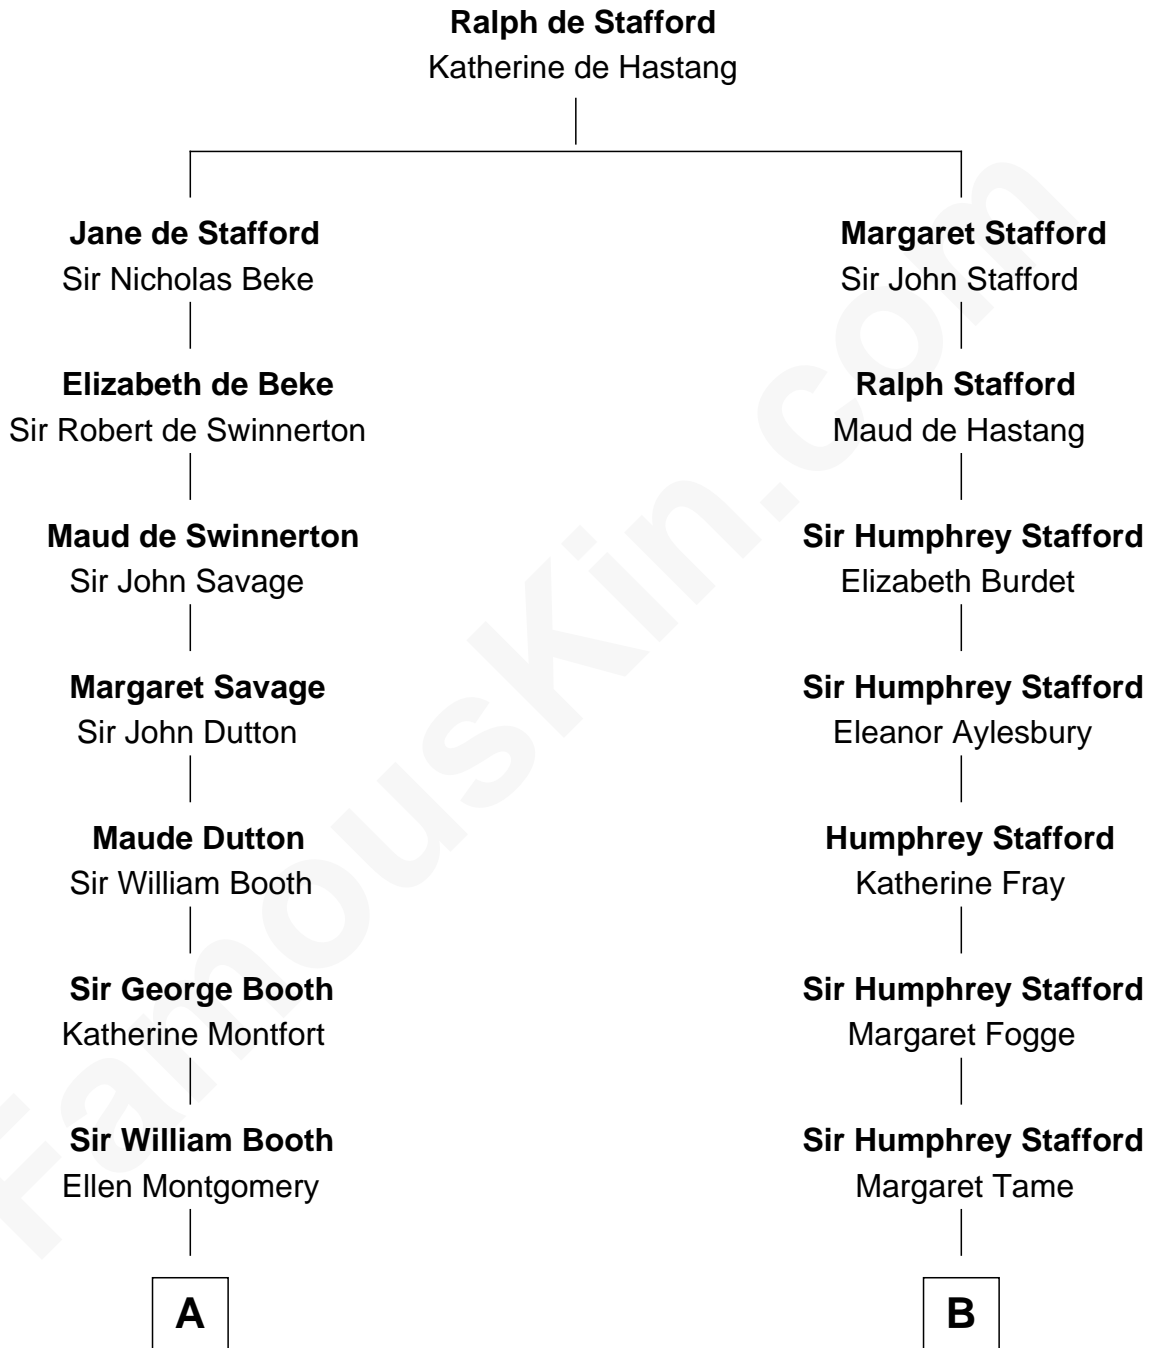

FamousKin.com Relationship Chart of

Christian Herter

59th Governor of Massachusetts

13th cousin 7 times removed of

William Greene

2nd Governor of Rhode Island

C

—
Archibald Miles

Mary Treese

—
Mary Miles

Christian Herter

—
Albert Herter

Adele McGinnis

—
Christian Herter

59th Governor of Massachusetts

FamousKin.com