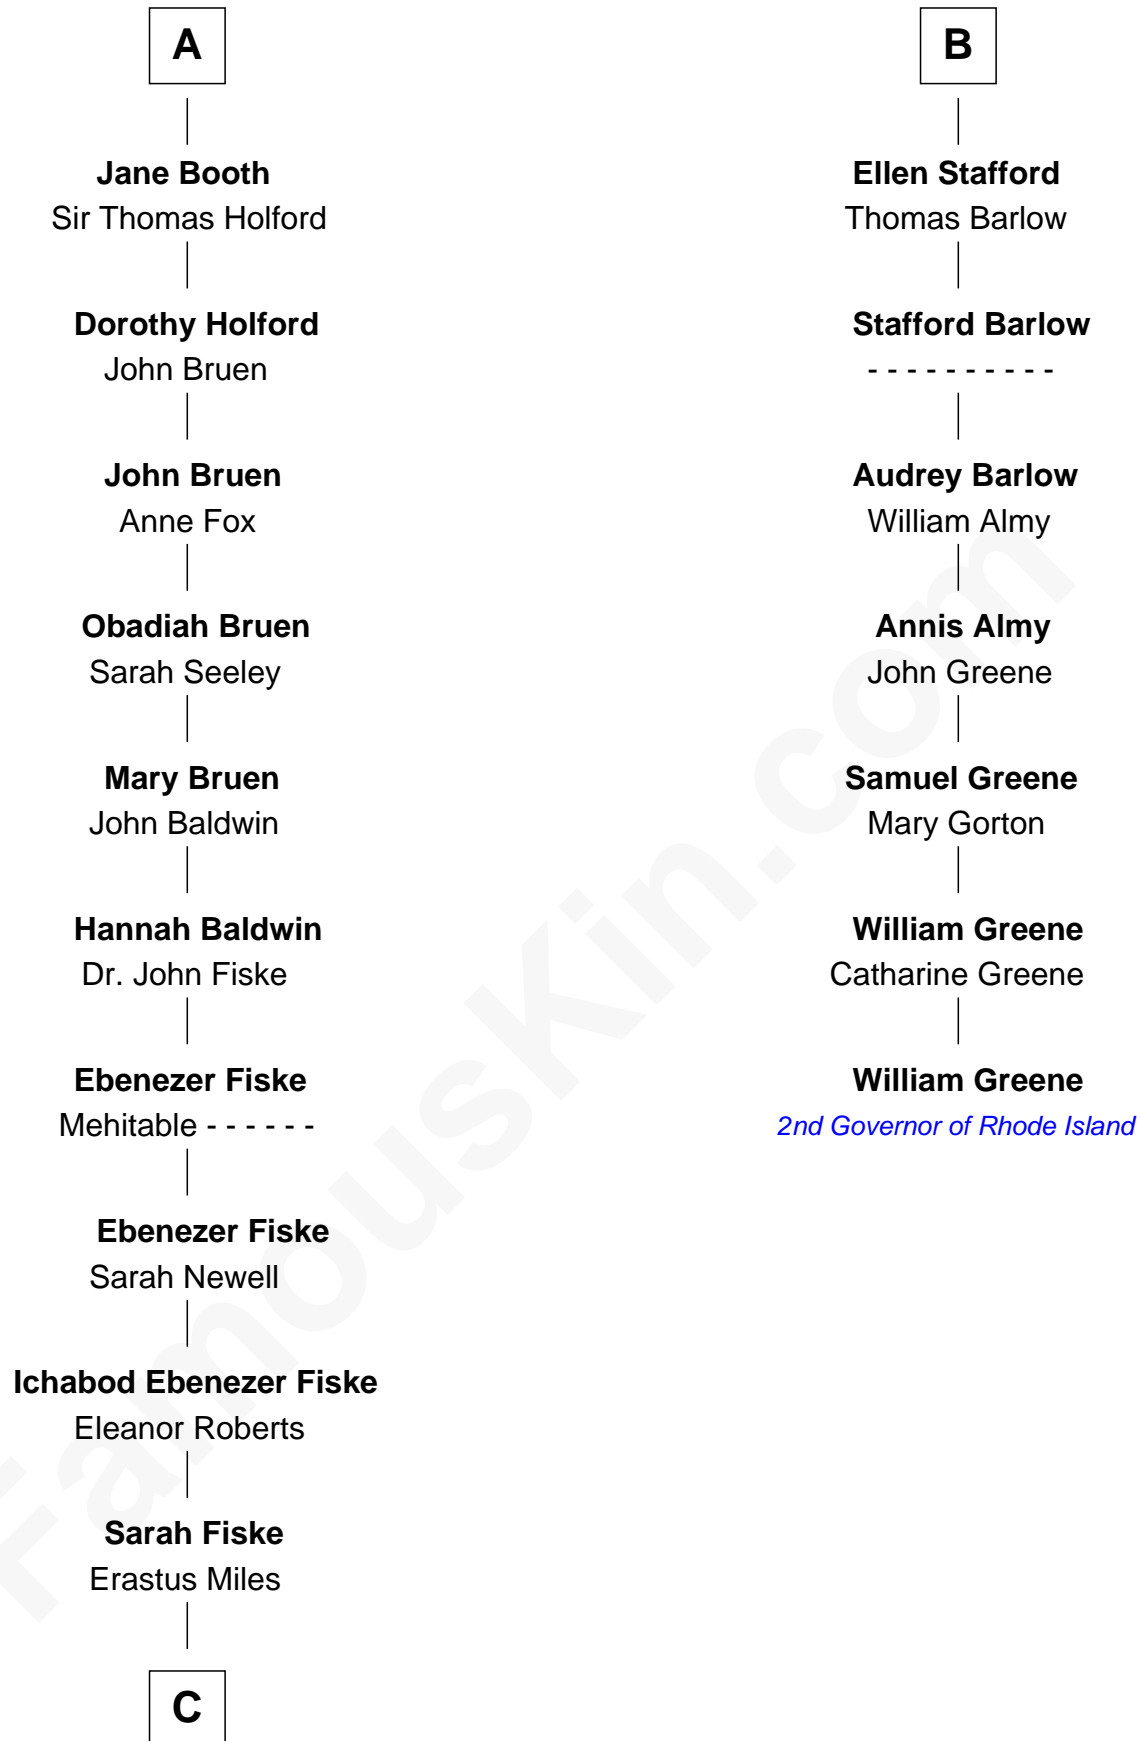

FamousKin.com Relationship Chart of

Christian Herter

59th Governor of Massachusetts

13th cousin 7 times removed of

William Greene

2nd Governor of Rhode Island

C

—
Archibald Miles

Mary Treese

—
Mary Miles

Christian Herter

—
Albert Herter

Adele McGinnis

—
Christian Herter

59th Governor of Massachusetts

FamousKin.com