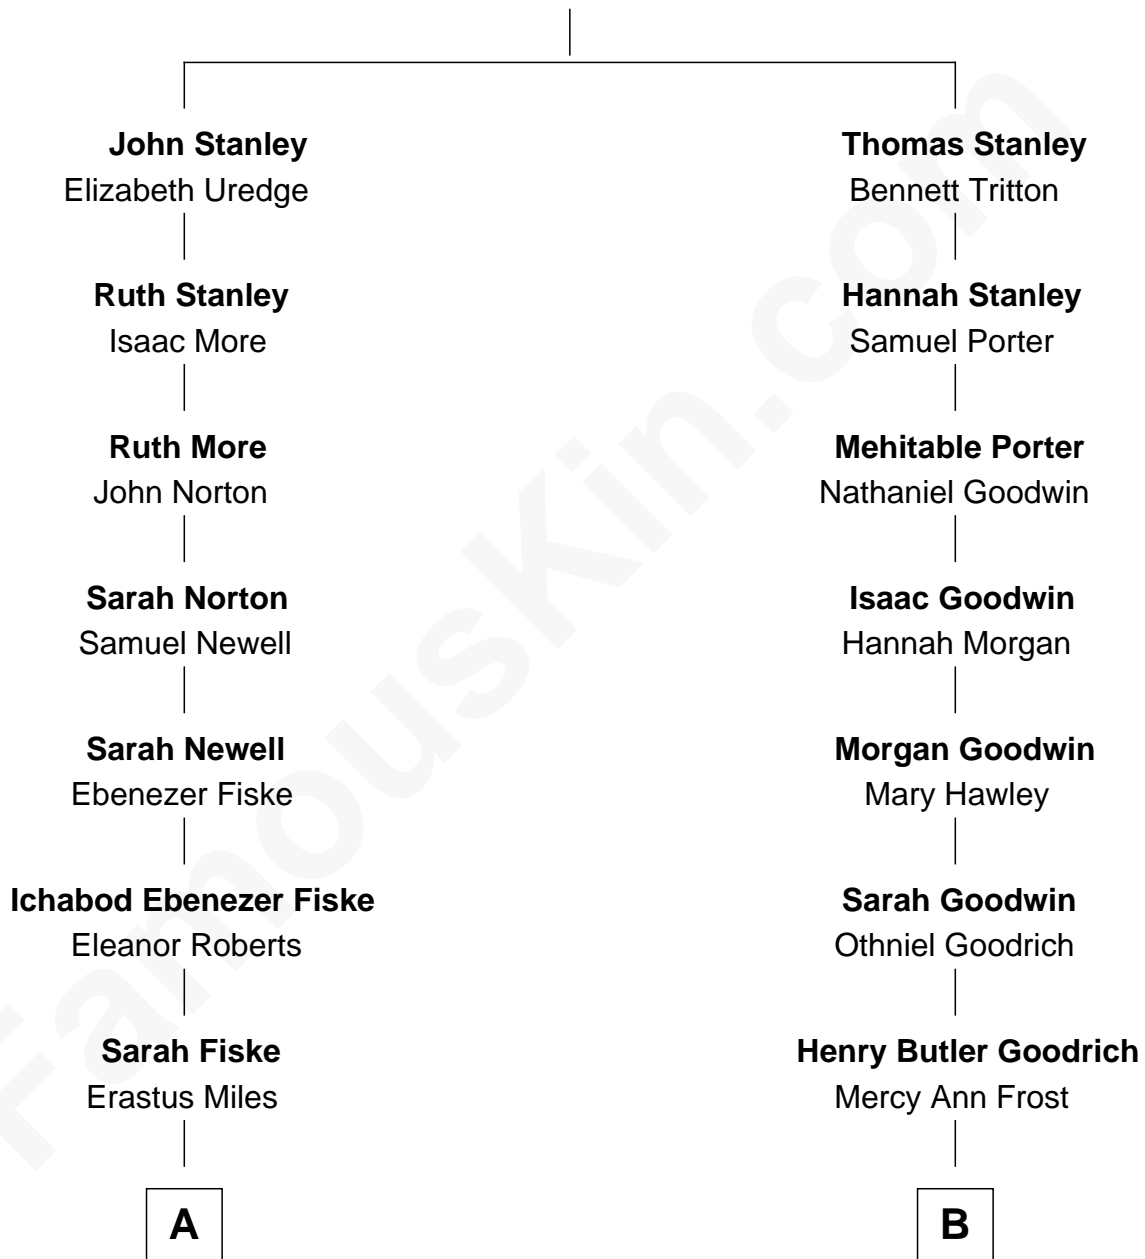

FamousKin.com

Relationship Chart of

Christian Herter

59th Governor of Massachusetts

10th cousin 1 time removed of

Kate Upton

Sports Illustrated Swimsuit Cover Model

Robert Stanley

A

Archibald Miles

Mary Treese

Mary Miles

Christian Herter

Albert Herter

Adele McGinnis

Christian Herter

59th Governor of Massachusetts

B

Emma Frost Goodrich

George McNaughton Vial

Charles Henry Vial

Margaret Hastings Tyler

Elizabeth Brooks Vial

Stephen Edward Upton