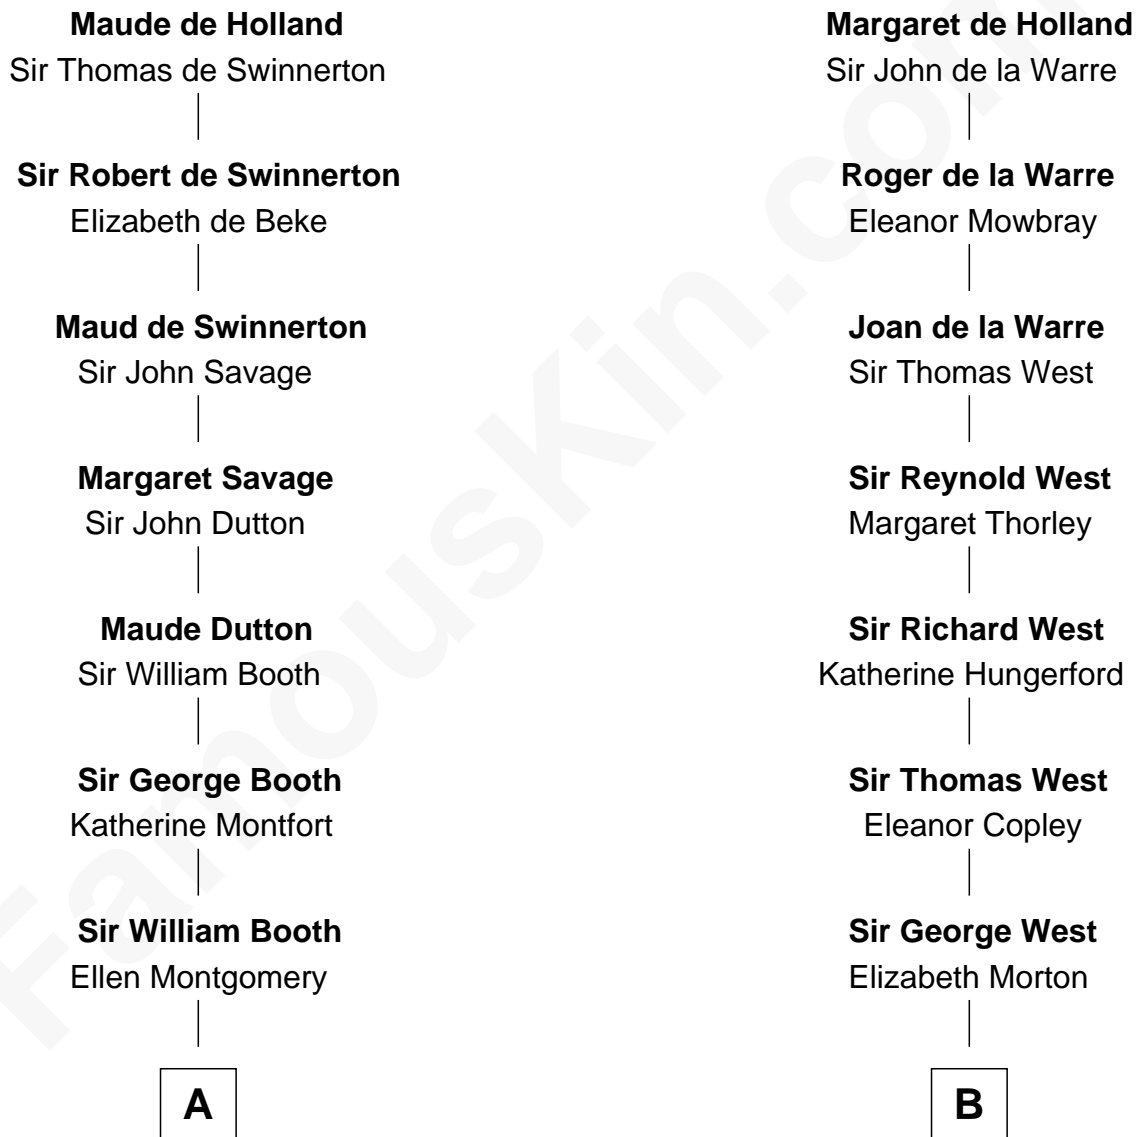

# FamousKin.com Relationship Chart of

**Christian Herter**

*59th Governor of Massachusetts*

19th cousin 1 time removed of

**Ray Bradbury**

*Author of The Martian Chronicles*

**Sir Robert de Holland**

Maude la Zouche

**C**

**Archibald Miles**

Mary Treese

**Mary Miles**

Christian Herter

**Albert Herter**

Adele McGinnis

**Christian Herter**

*59th Governor of Massachusetts*

**D**

**Samuel Hinkston Bradbury**

Minnie Alice Davis

**Leonard Spaulding Bradbury**

Esther Marie Moberg

**Ray Bradbury**

*Author of [The Martian Chronicles](#)*