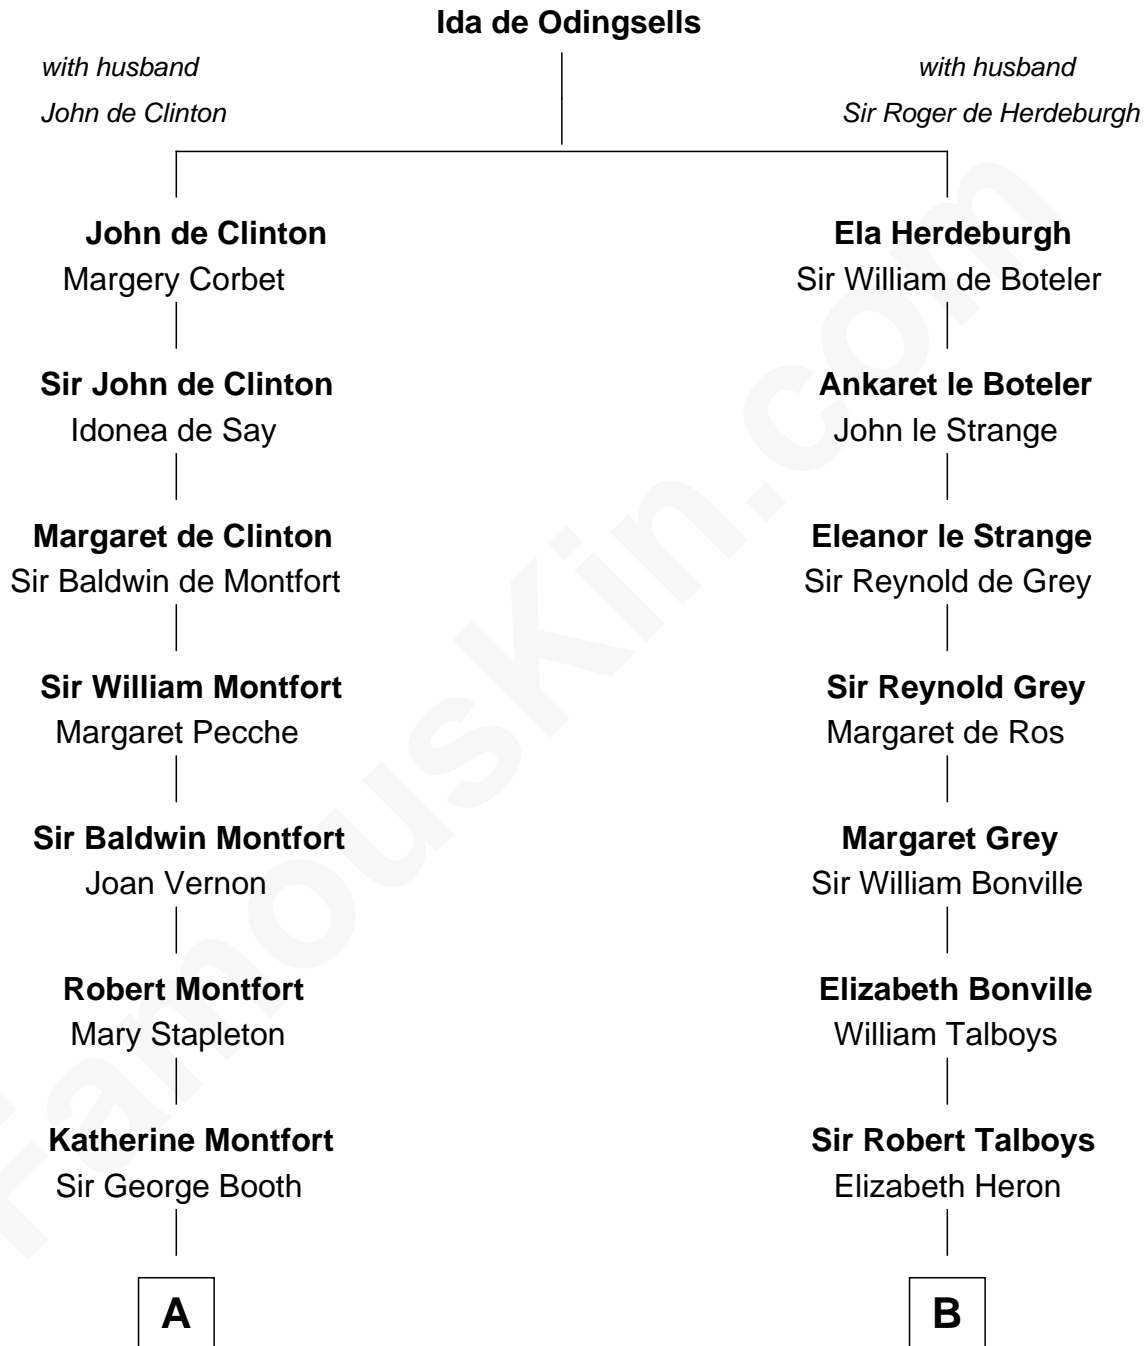

FamousKin.com Relationship Chart of

Christian Herter

59th Governor of Massachusetts

15th cousin 6 times removed of

George Washington

1st U.S. President

C

—
Sarah Fiske
Erastus Miles

—
Archibald Miles
Mary Treese

—
Mary Miles
Christian Herter

—
Albert Herter
Adele McGinnis

—
Christian Herter
59th Governor of Massachusetts

FamousKin.com