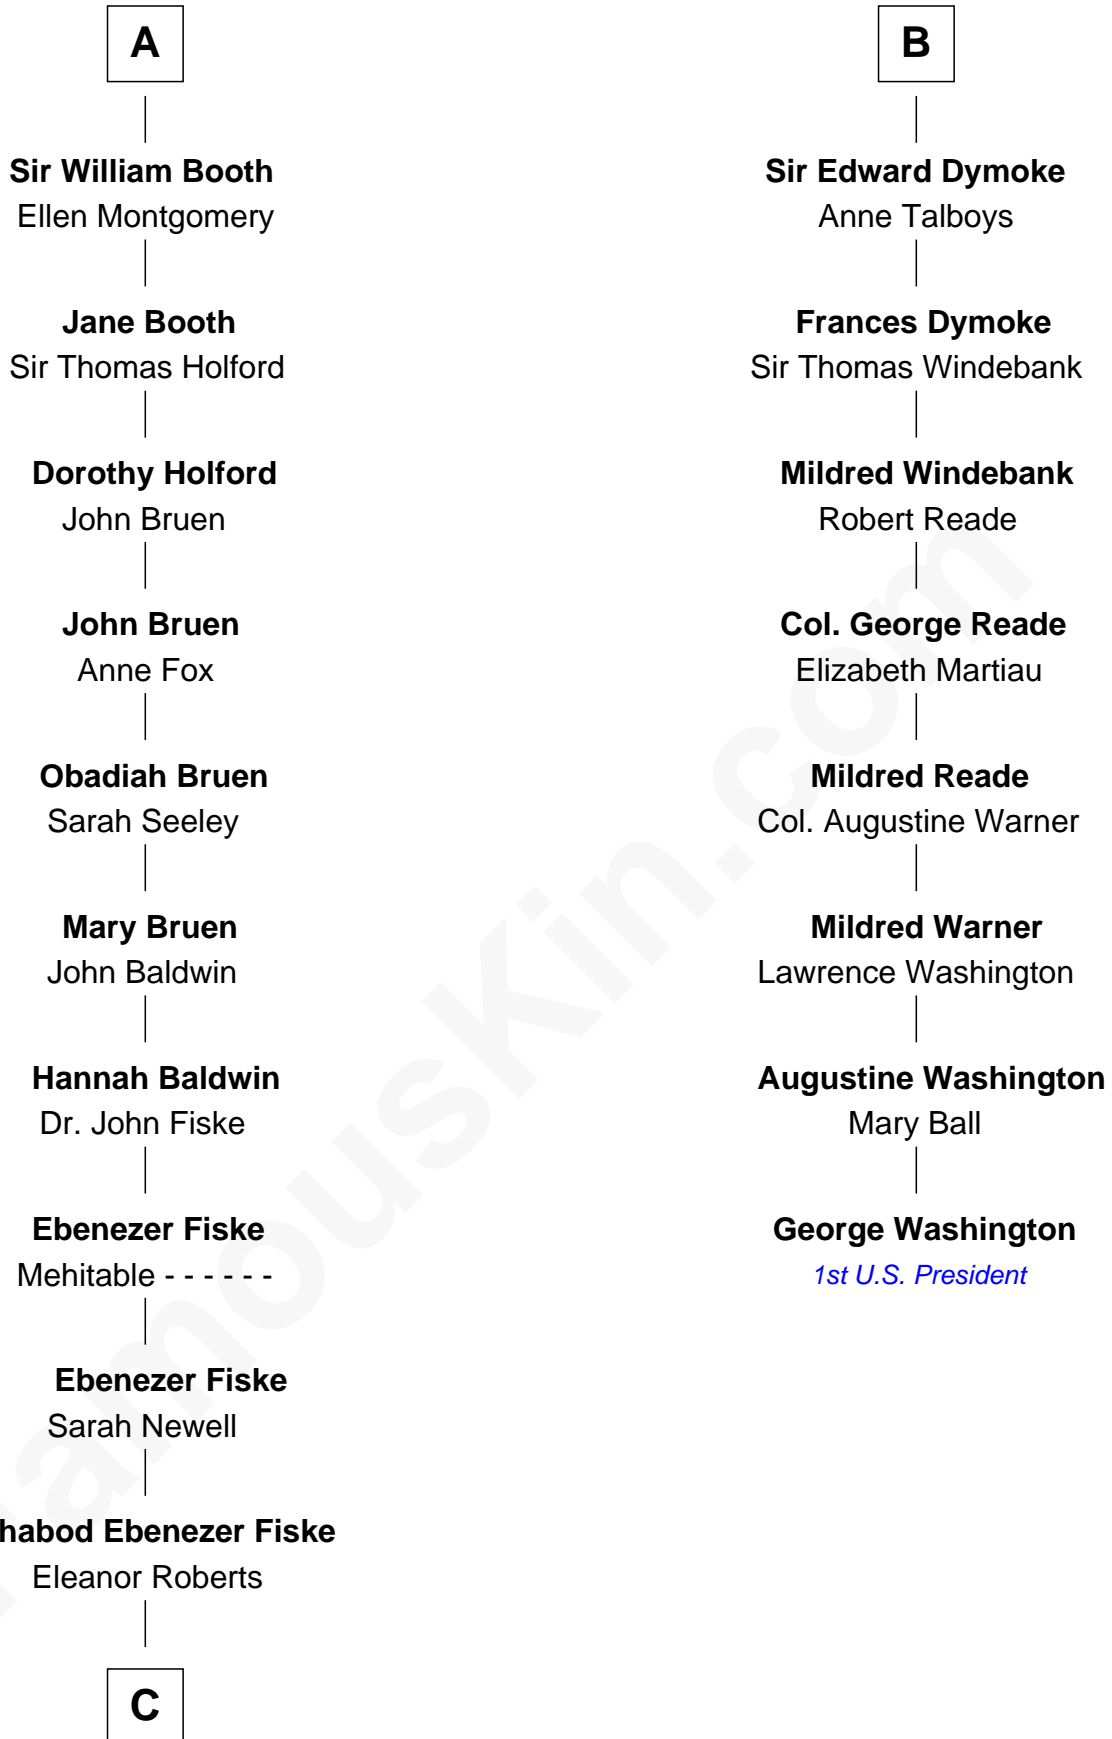

FamousKin.com Relationship Chart of

Christian Herter

59th Governor of Massachusetts

14th cousin 7 times removed of

George Washington

1st U.S. President

Guy de Beauchamp

Alice de Toeni

Maud de Beauchamp

Sir Geoffrey de Say

Idonea de Say

Sir John de Clinton

Margaret de Clinton

Sir Baldwin de Montfort

Sir William Montfort

Margaret Pecche

Katherine de Mortimer

Maud de Beauchamp

Sir Roger de Clifford

Katherine de Clifford

Sir Ralph de Greystoke

Maud de Greystoke

Eudo de Welles

Sir Lionel de Welles

Joan de Waterton

Margaret de Welles

Sir Thomas Dymoke

Sir Robert Dymoke

Ann Sparrow

B

C

—
Sarah Fiske
Erastus Miles