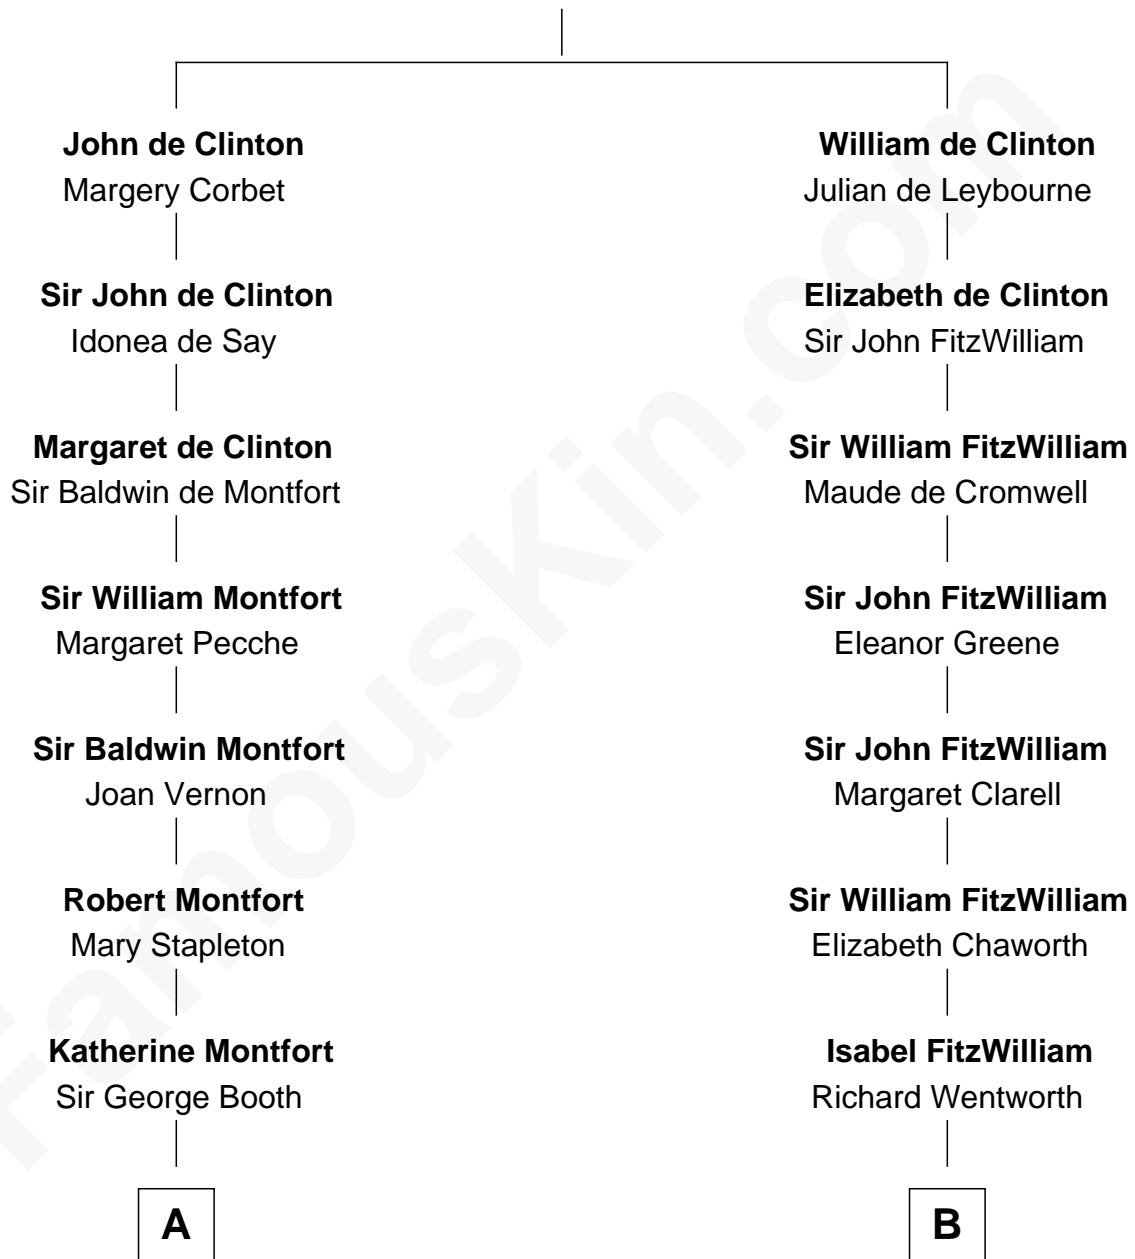

FamousKin.com Relationship Chart of

Christian Herter

59th Governor of Massachusetts

21st cousin of

Louis Auchincloss

Author

John de Clinton

Ida de Odingsells

C

Sarah Fiske
Erastus Miles

Archibald Miles
Mary Treese

Mary Miles
Christian Herter

Albert Herter
Adele McGinnis

Christian Herter
59th Governor of Massachusetts

D

Gurdon Buck
Susannah Mainwaring

Elizabeth Buck
John Auchincloss

John Winthrop Auchincloss
Joanna Hone Russell

Joseph Howland Auchincloss
Priscilla Dixon Stanton

Louis Auchincloss
Author

FamousKin.com