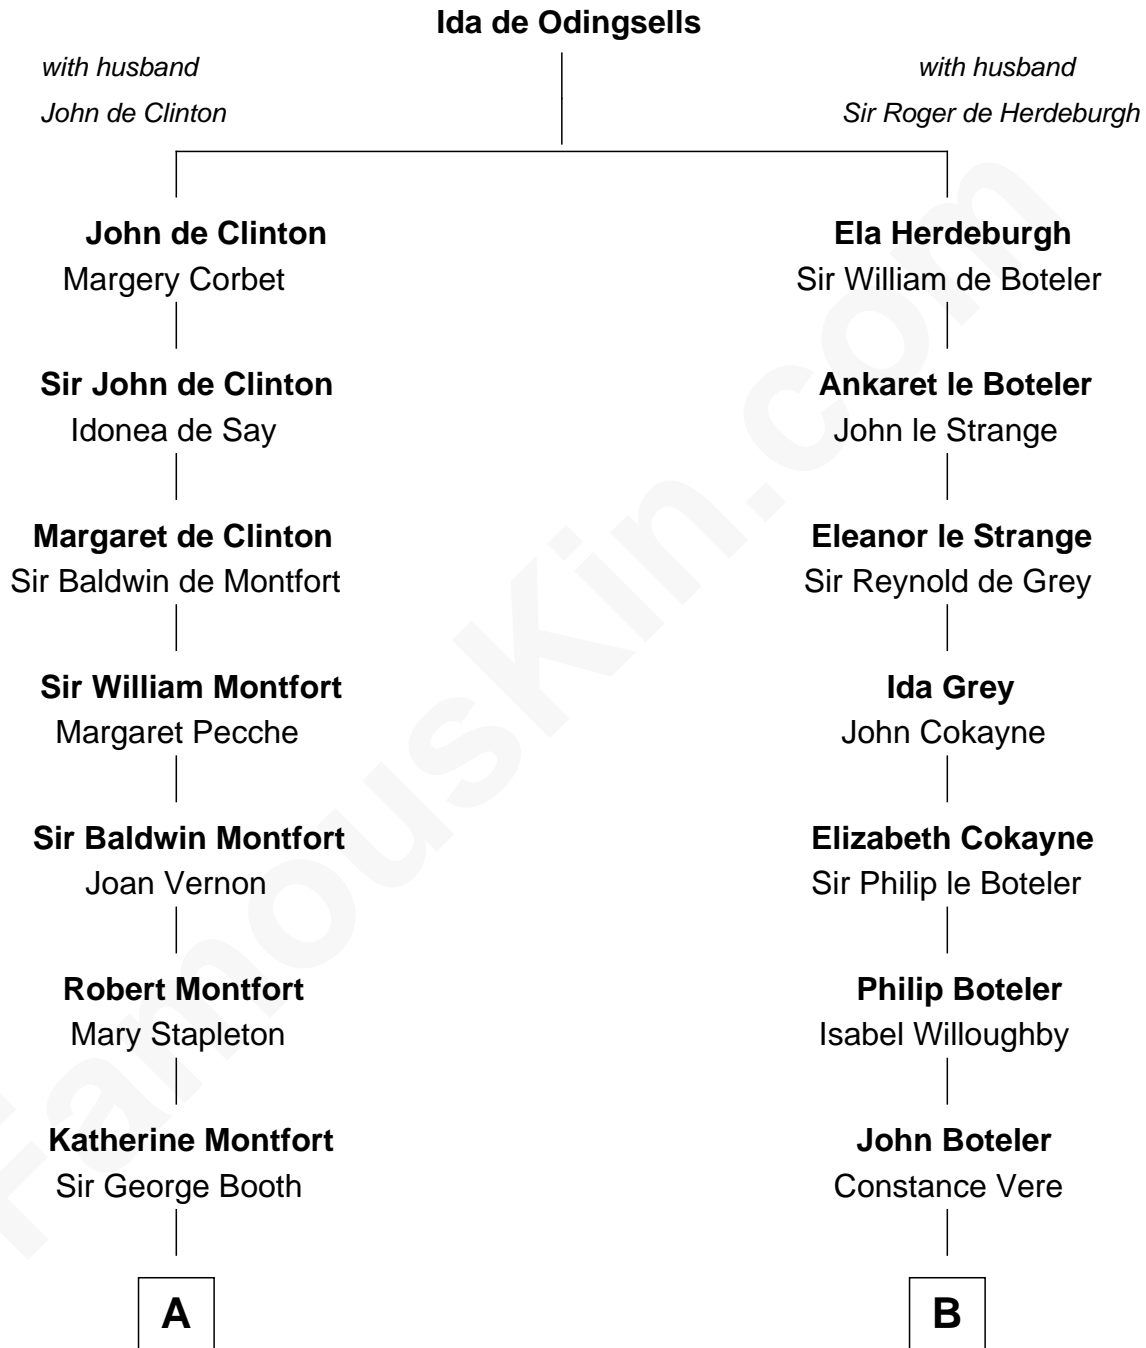

FamousKin.com

Relationship Chart of

Christian Herter

59th Governor of Massachusetts

19th cousin 2 times removed of

Hetty Green

"The Witch of Wall Street"

C

Sarah Fiske
Erastus Miles

Archibald Miles
Mary Treese

Mary Miles
Christian Herter

Albert Herter
Adele McGinnis

Christian Herter
59th Governor of Massachusetts

D

Gideon Howland
Mehitable Howland

Abby Slocum Howland
Edward Mott Robinson

Hetty Green
"The Witch of Wall Street"

FamousKin.com