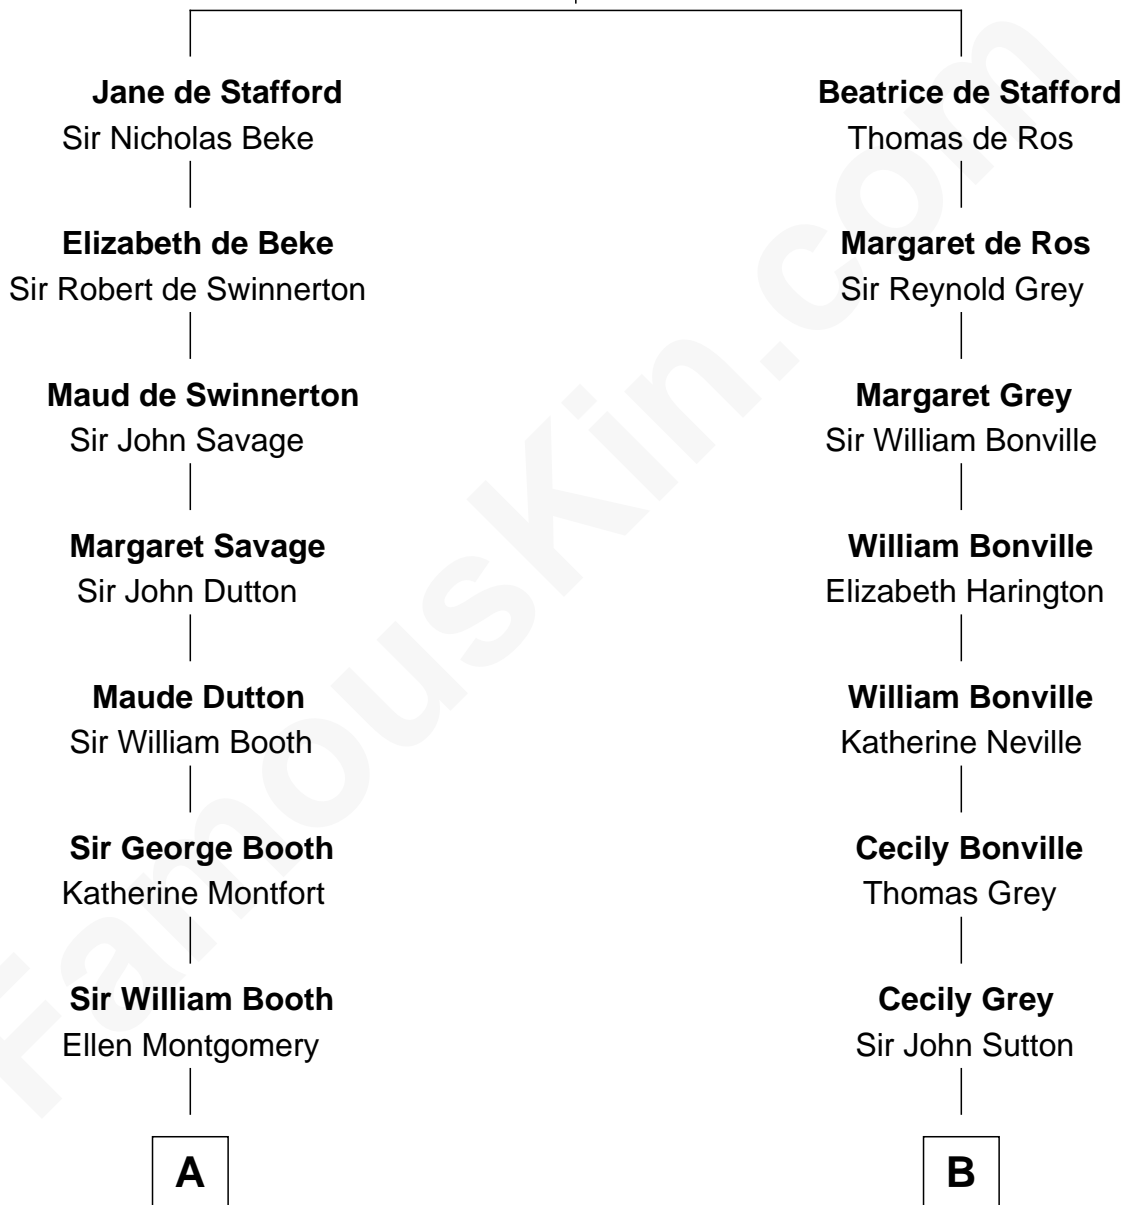

Ralph de Stafford

*with wife
Katherine de Hastang*

*with wife
Margaret de Audley*