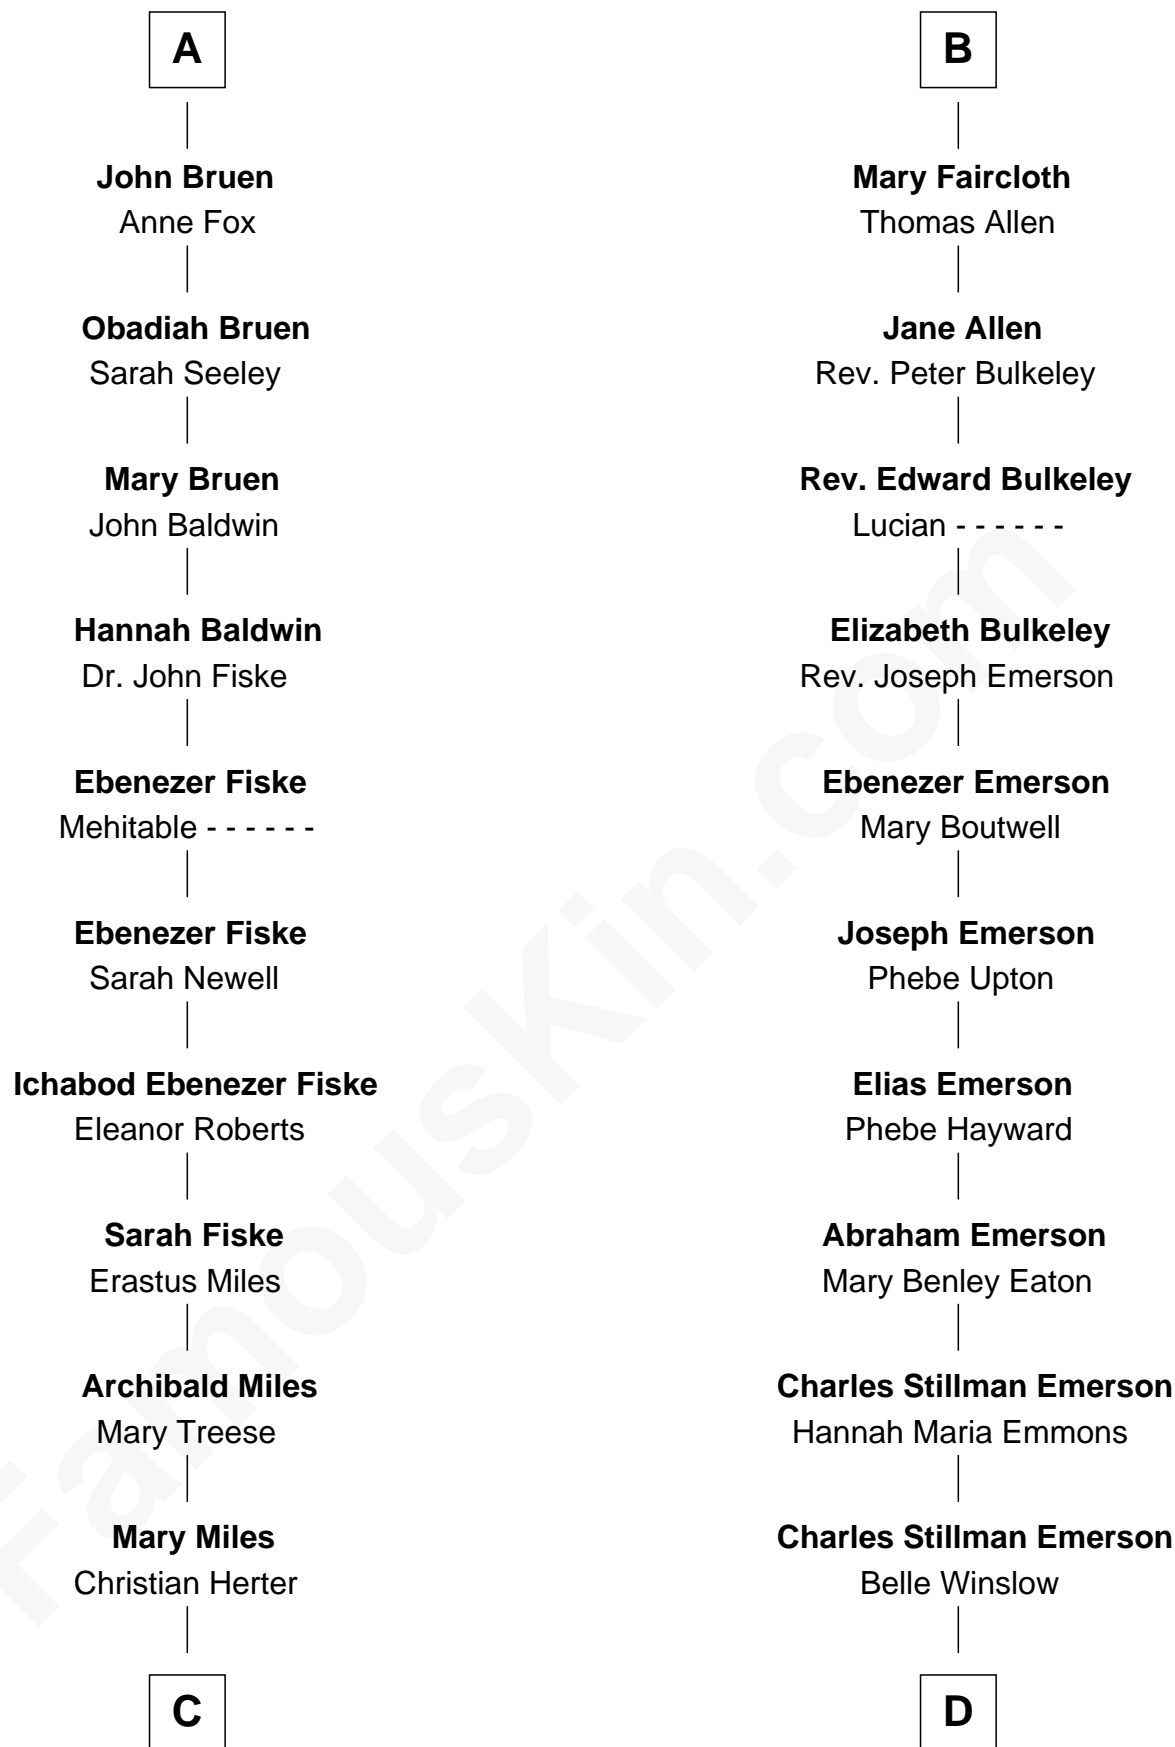

# FamousKin.com Relationship Chart of

**Christian Herter**

*59th Governor of Massachusetts*

18th cousin of

**Alan Shepard**

*Mercury and Apollo Astronaut*

**William le Boteler**  
Elizabeth de Havering

**Elizabeth Boteler**

**Alice Boteler**

John Gerard

**Constance Gerard**

Sir Alexander Standish

**Oliver Standish**

-----

**Grace Standish**

Ralph Faircloth

**Lawrence Faircloth**

Elizabeth -----

**Thomas Faircloth**

Millicent Barr

**B**

**C**

**Albert Herter**  
Adele McGinnis

**Christian Herter**  
*59th Governor of Massachusetts*

**D**

**Pauline Renza Emerson**  
Alan Bartlett Shepard

**Alan Shepard**  
*Mercury and Apollo Astronaut*

FamousKin.com