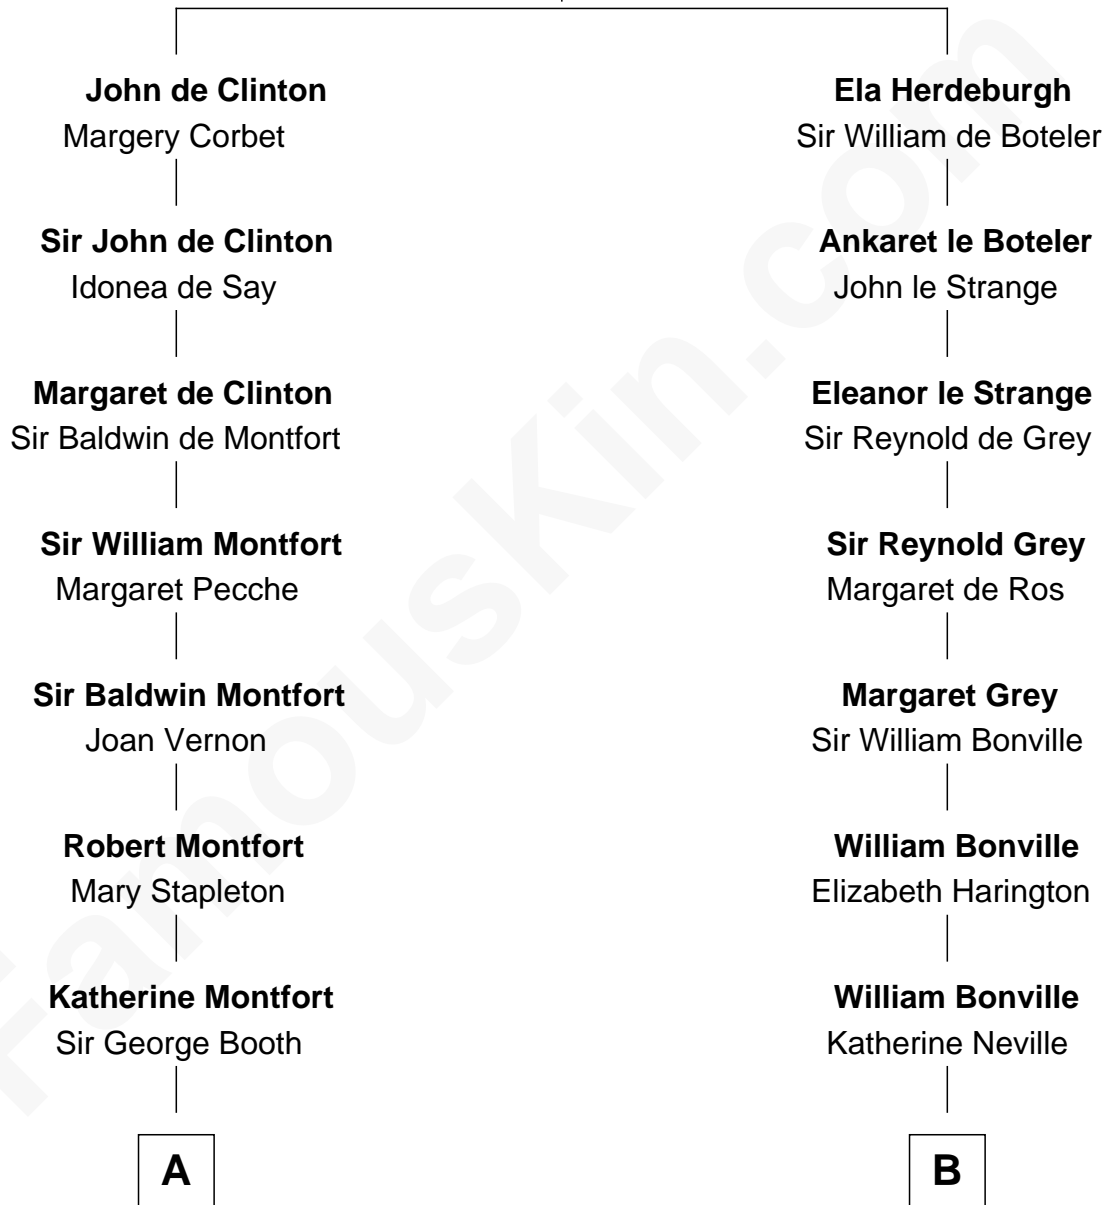

# FamousKin.com Relationship Chart of

**Christian Herter**

*59th Governor of Massachusetts*

21st cousin of

**Alan Shepard**

*Mercury and Apollo Astronaut*

**Ida de Odingsells**

*with husband*

*John de Clinton*

*with husband*

*Sir Roger de Herdeburgh*

**C**

**Sarah Fiske**  
Erastus Miles

**Archibald Miles**  
Mary Treese

**Mary Miles**  
Christian Herter

**Albert Herter**  
Adele McGinnis

**Christian Herter**  
*59th Governor of Massachusetts*

**D**

**Bradbury Bartlett**  
Mary True

**Thomas Bradbury Bartlett**  
Victoria Elizabeth Williams Cilley

**Annie Elizabeth Bartlett**  
Frederick Johnson Shepard