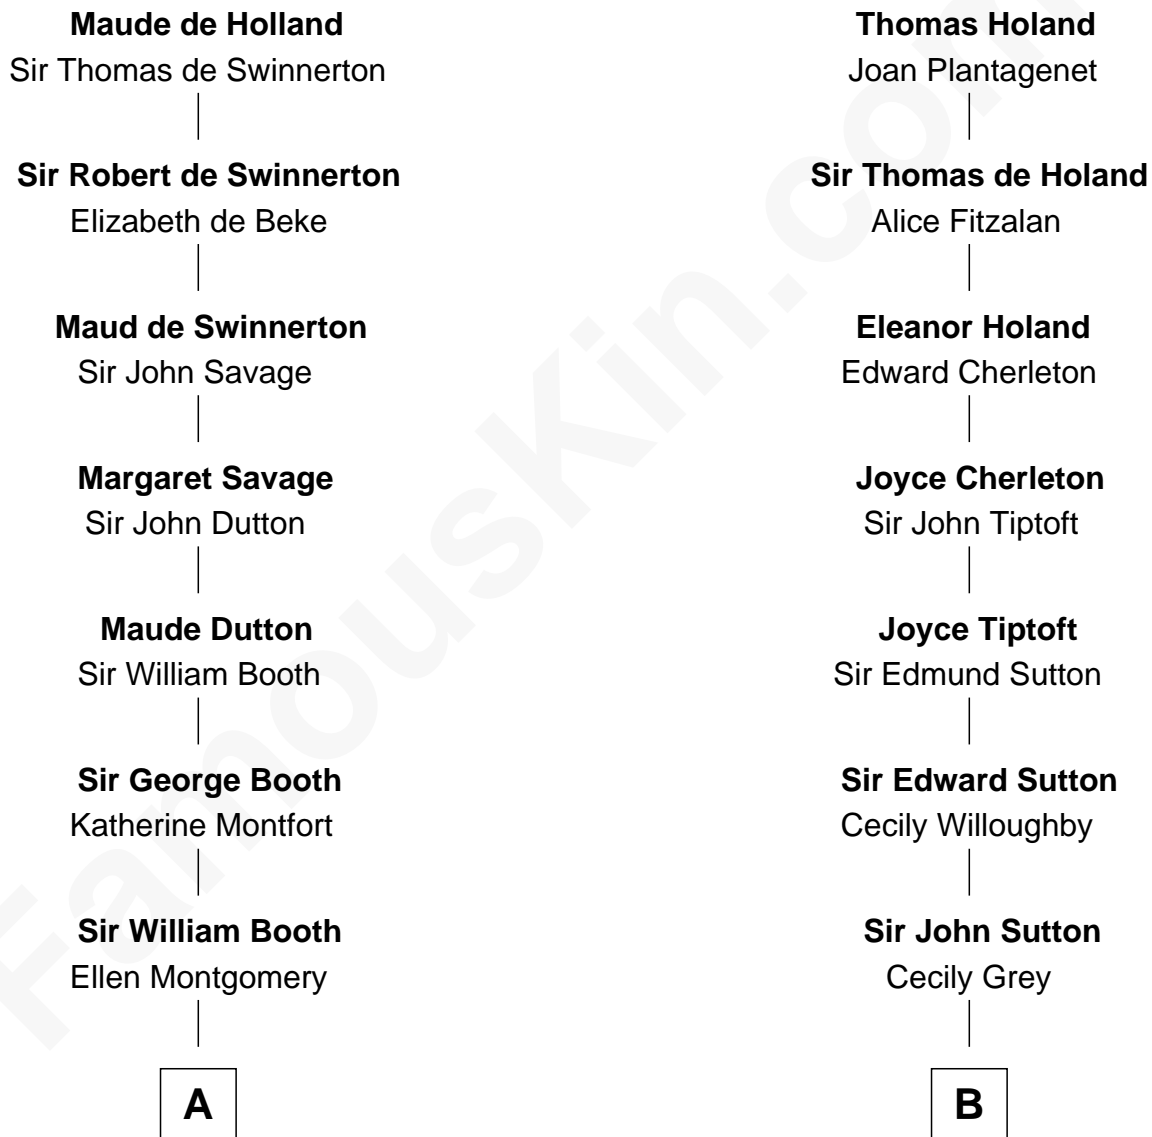

# FamousKin.com Relationship Chart of

**Christian Herter**

*59th Governor of Massachusetts*

19th cousin 1 time removed of

**Alan Shepard**

*Mercury and Apollo Astronaut*

**Sir Robert de Holland**

Maude la Zouche

**C**

**Archibald Miles**

Mary Treese

**Mary Miles**

Christian Herter

**Albert Herter**

Adele McGinnis

**Christian Herter**

*59th Governor of Massachusetts*

**D**

**Annie Elizabeth Bartlett**

Frederick Johnson Shepard

**Alan Bartlett Shepard**

Pauline Renza Emerson

**Alan Shepard**

*Mercury and Apollo Astronaut*