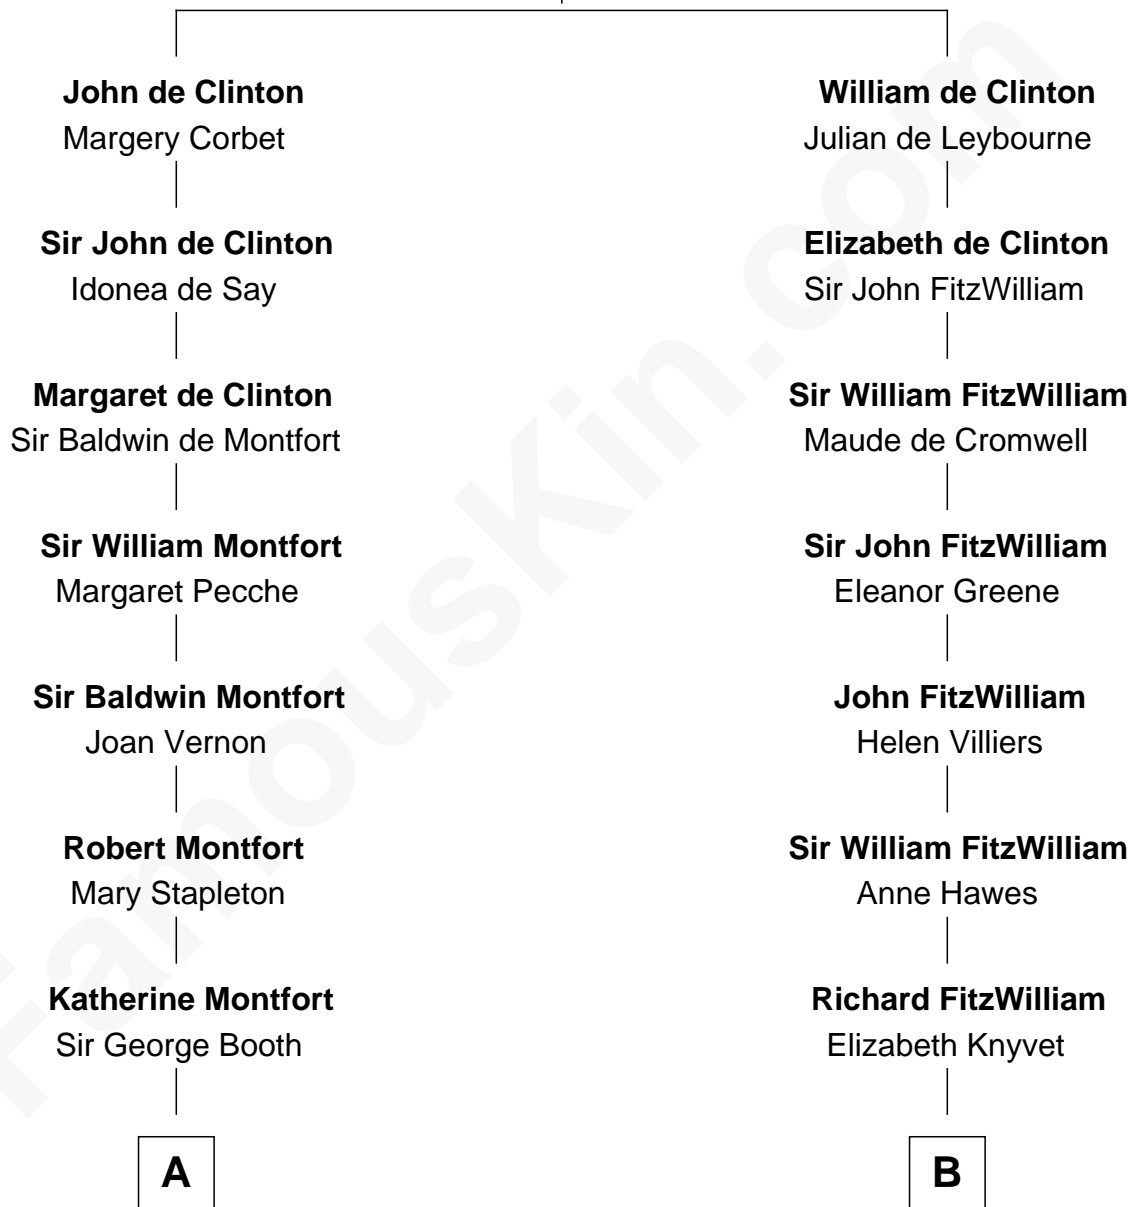

## Relationship Chart of

### Christian Herter

59th Governor of Massachusetts

15th cousin 6 times removed of

### John Quincy Adams

6th U.S. President

**John de Clinton**

Ida de Odingsells

**C**

—  
**Sarah Fiske**  
Erastus Miles

—  
**Archibald Miles**  
Mary Treese

—  
**Mary Miles**  
Christian Herter