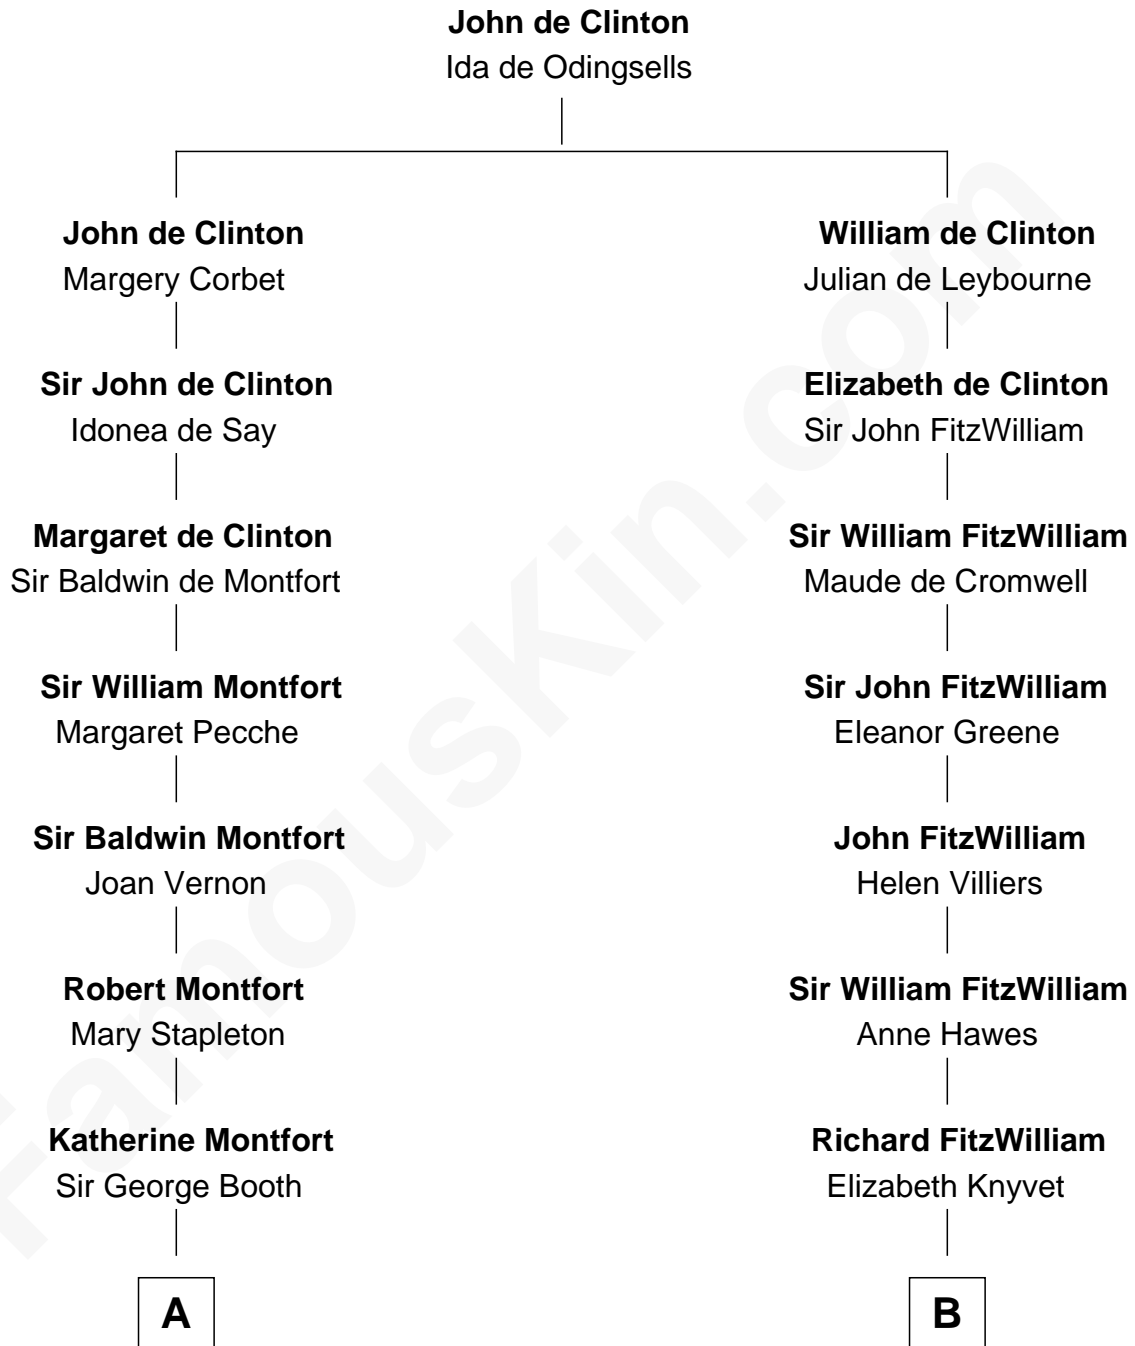

FamousKin.com

Relationship Chart of

Christian Herter

59th Governor of Massachusetts

14th cousin 7 times removed of

Abigail (Smith) Adams

First Lady of President John Adams