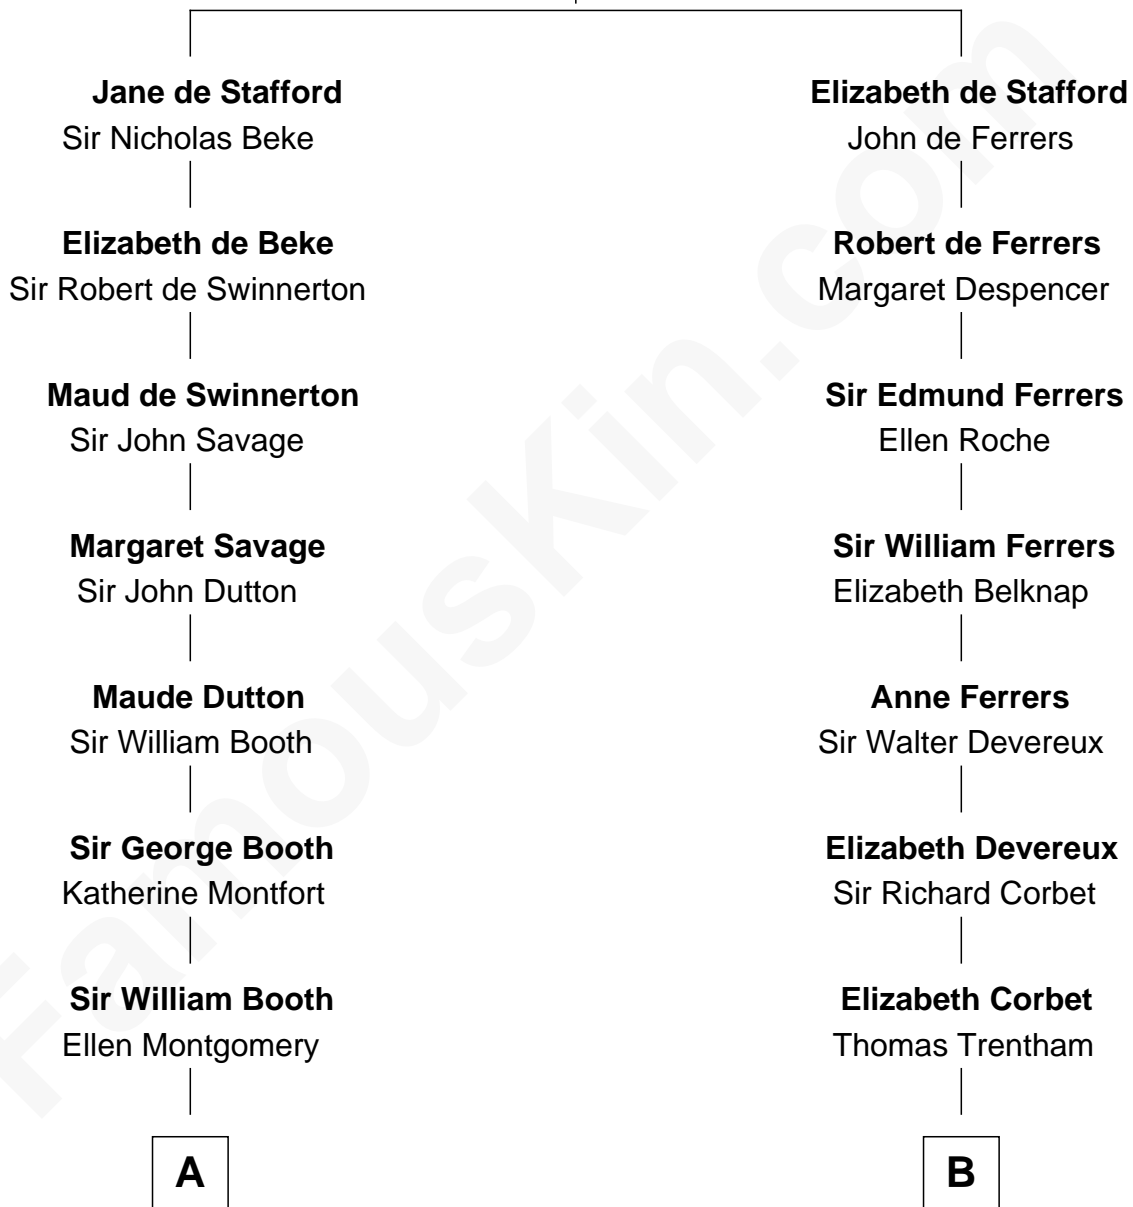

Ralph de Stafford

*with wife
Katherine de Hastang*

*with wife
Margaret de Audley*