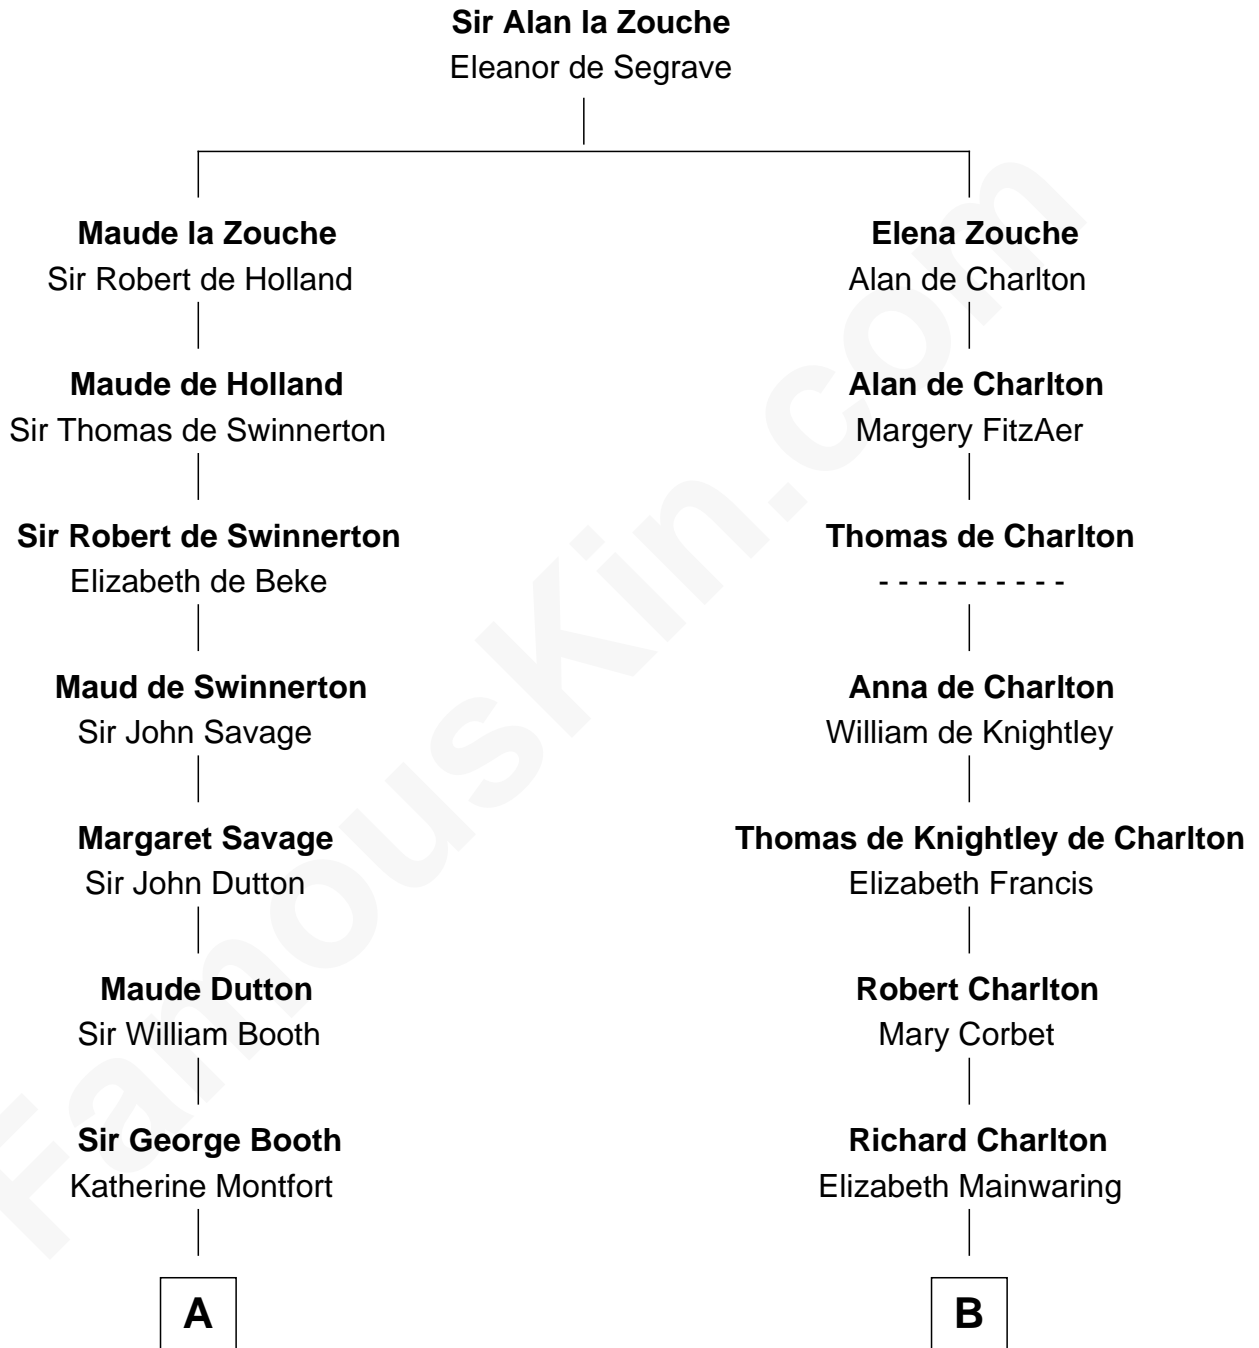

FamousKin.com

Relationship Chart of

Christian Herter

59th Governor of Massachusetts

15th cousin 6 times removed of

John Hancock

Signer of the Declaration of Independence

C

—
Sarah Fiske
Erastus Miles

—
Archibald Miles
Mary Treese

—
Mary Miles
Christian Herter

—
Albert Herter
Adele McGinnis

—
Christian Herter
59th Governor of Massachusetts