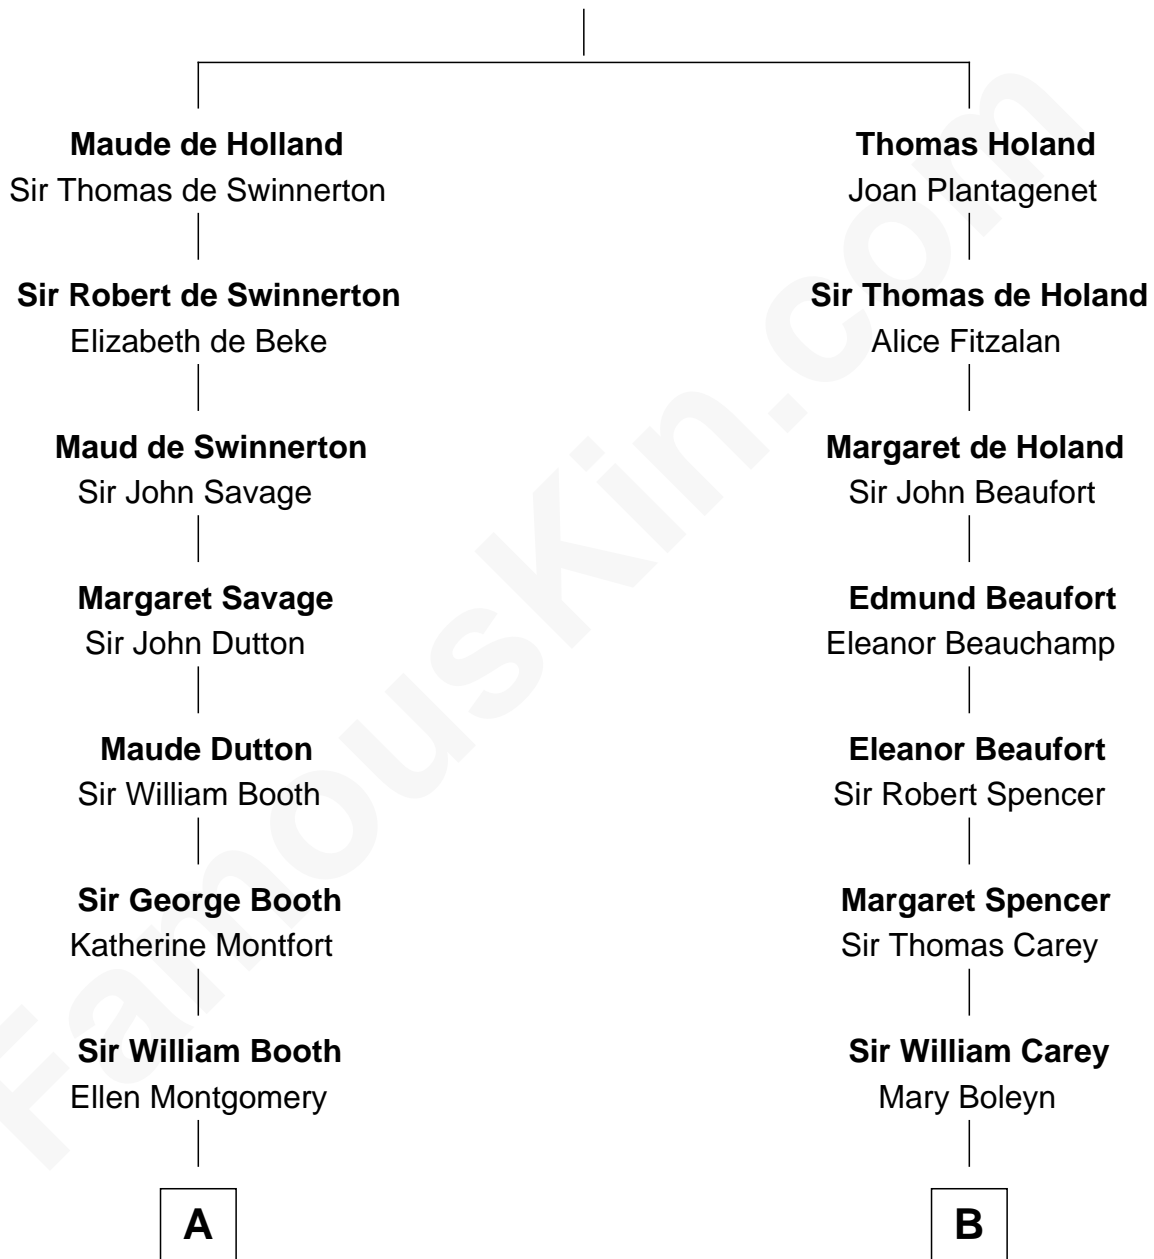

# FamousKin.com Relationship Chart of

**Christian Herter**

*59th Governor of Massachusetts*

16th cousin 4 times removed of

**Charles Darwin**

*Theory of Evolution*

**Sir Robert de Holland**

Maude la Zouche

**C**

—  
**Archibald Miles**

Mary Treese

—  
**Mary Miles**

Christian Herter

—  
**Albert Herter**

Adele McGinnis

—  
**Christian Herter**

*59th Governor of Massachusetts*

FamousKin.com