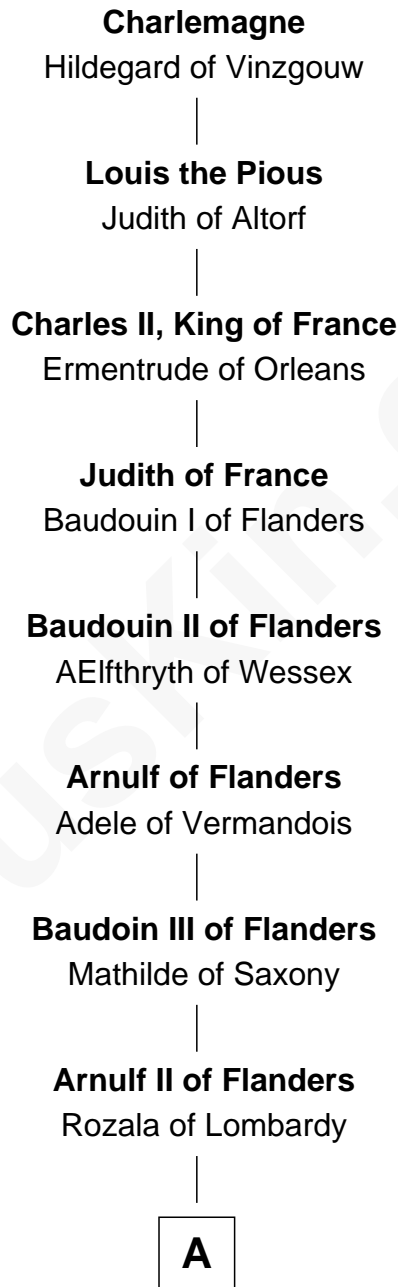

FamousKin.com Relationship Chart of

Christian Herter

59th Governor of Massachusetts

37th Great-grandson of

Charlemagne

King of the Franks

A

Baudoin IV of Flanders

Ogive of Luxembourg

Baudoin V of Flanders

Adela of France

Matilda of Flanders

William I, King of England

Henry I, King of England

Maud of Scotland

Maud of England