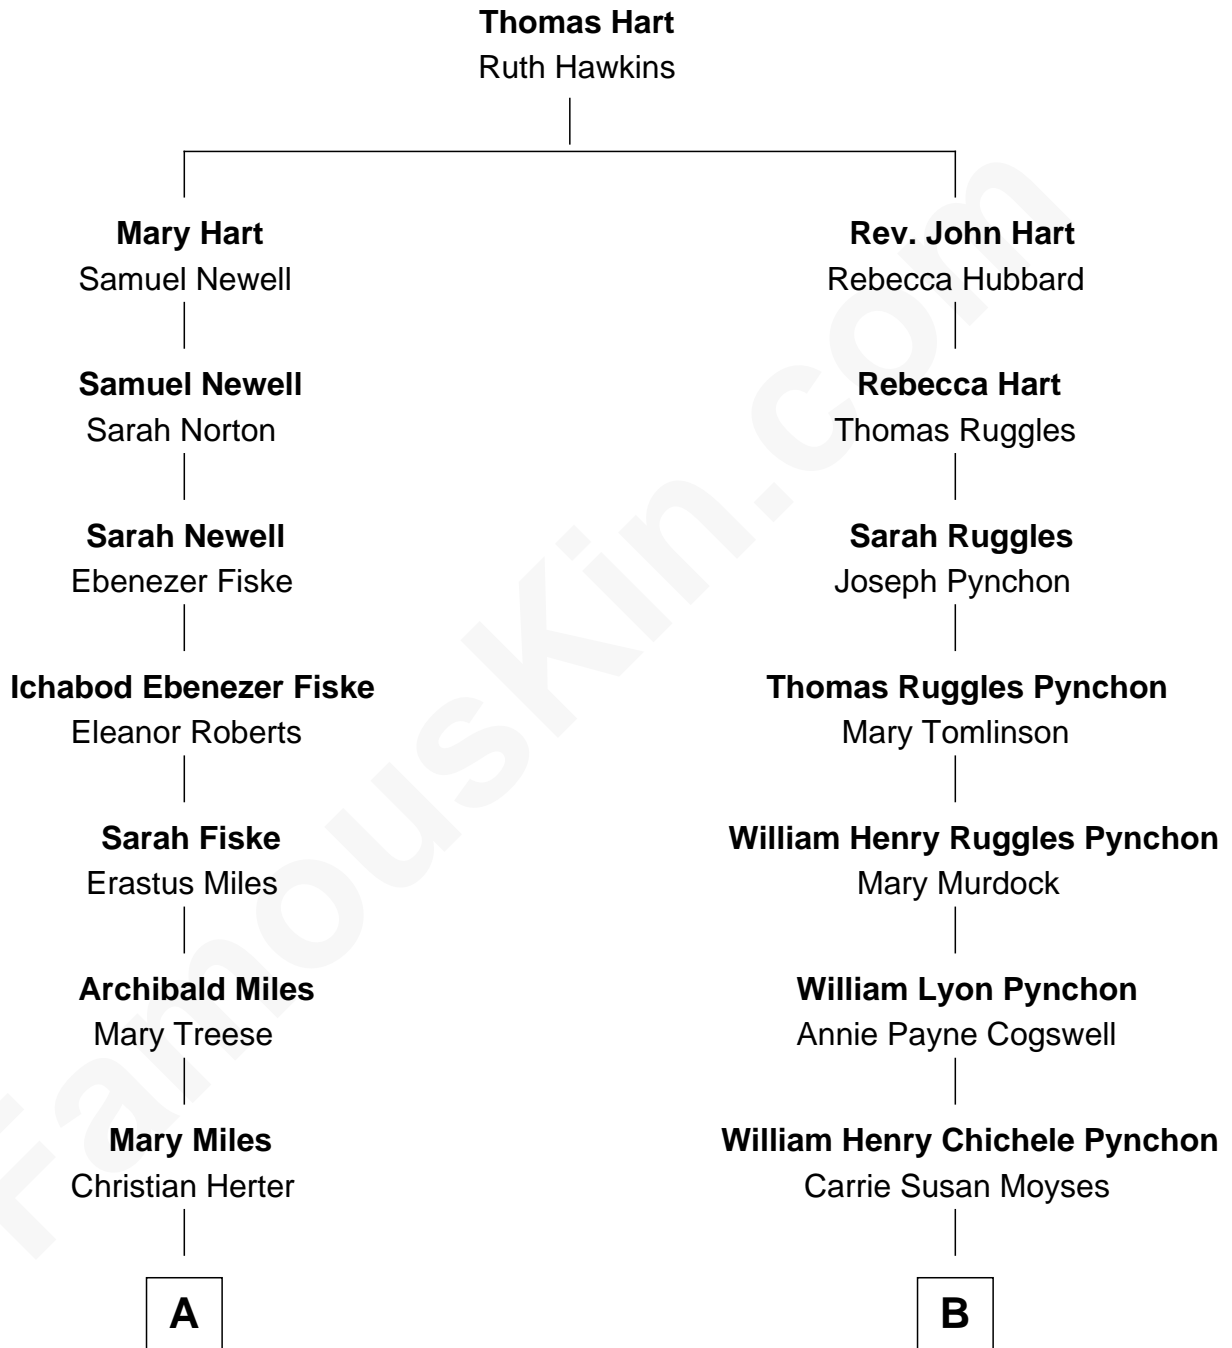

FamousKin.com Relationship Chart of

Christian Herter

59th Governor of Massachusetts

8th cousin of

Thomas Pynchon

American Novelist

A

Albert Herter
Adele McGinnis

Christian Herter
59th Governor of Massachusetts

B

Thomas Ruggles Pynchon
Catherine Frances Bennett

Thomas Pynchon
Novelist

FamousKin.com