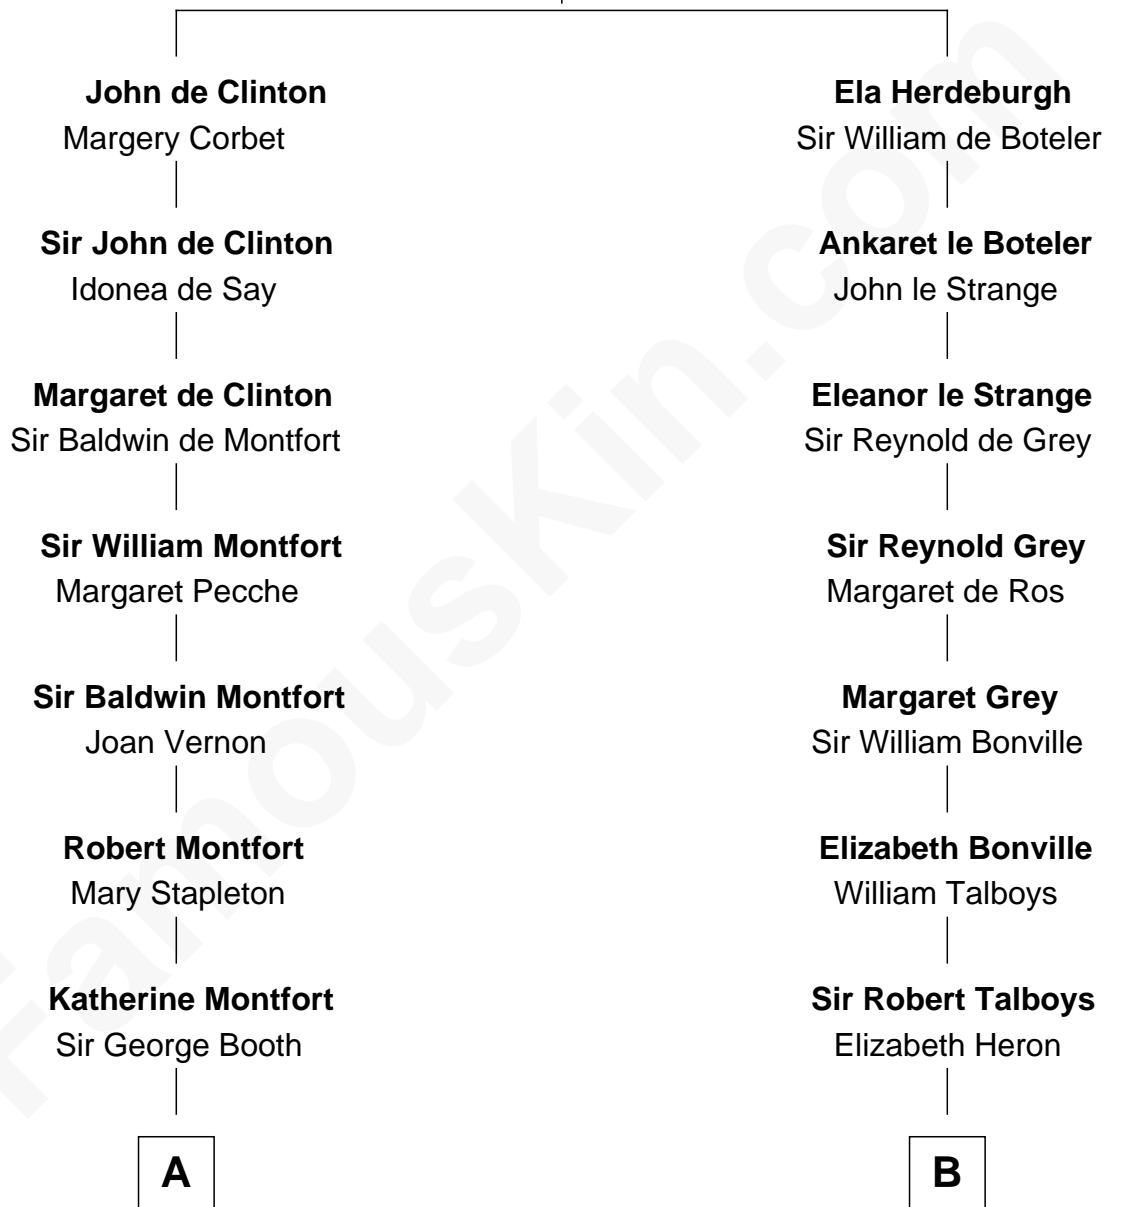

# FamousKin.com Relationship Chart of

**Christian Herter**

*59th Governor of Massachusetts*

21st cousin of

**Thomas Pynchon**

*American Novelist*

**Ida de Odingsells**

*with husband*

*John de Clinton*

*with husband*

*Sir Roger de Herdeburgh*

**C**

**Sarah Fiske**  
Erastus Miles

**Archibald Miles**  
Mary Treese

**Mary Miles**  
Christian Herter

**Albert Herter**  
Adele McGinnis