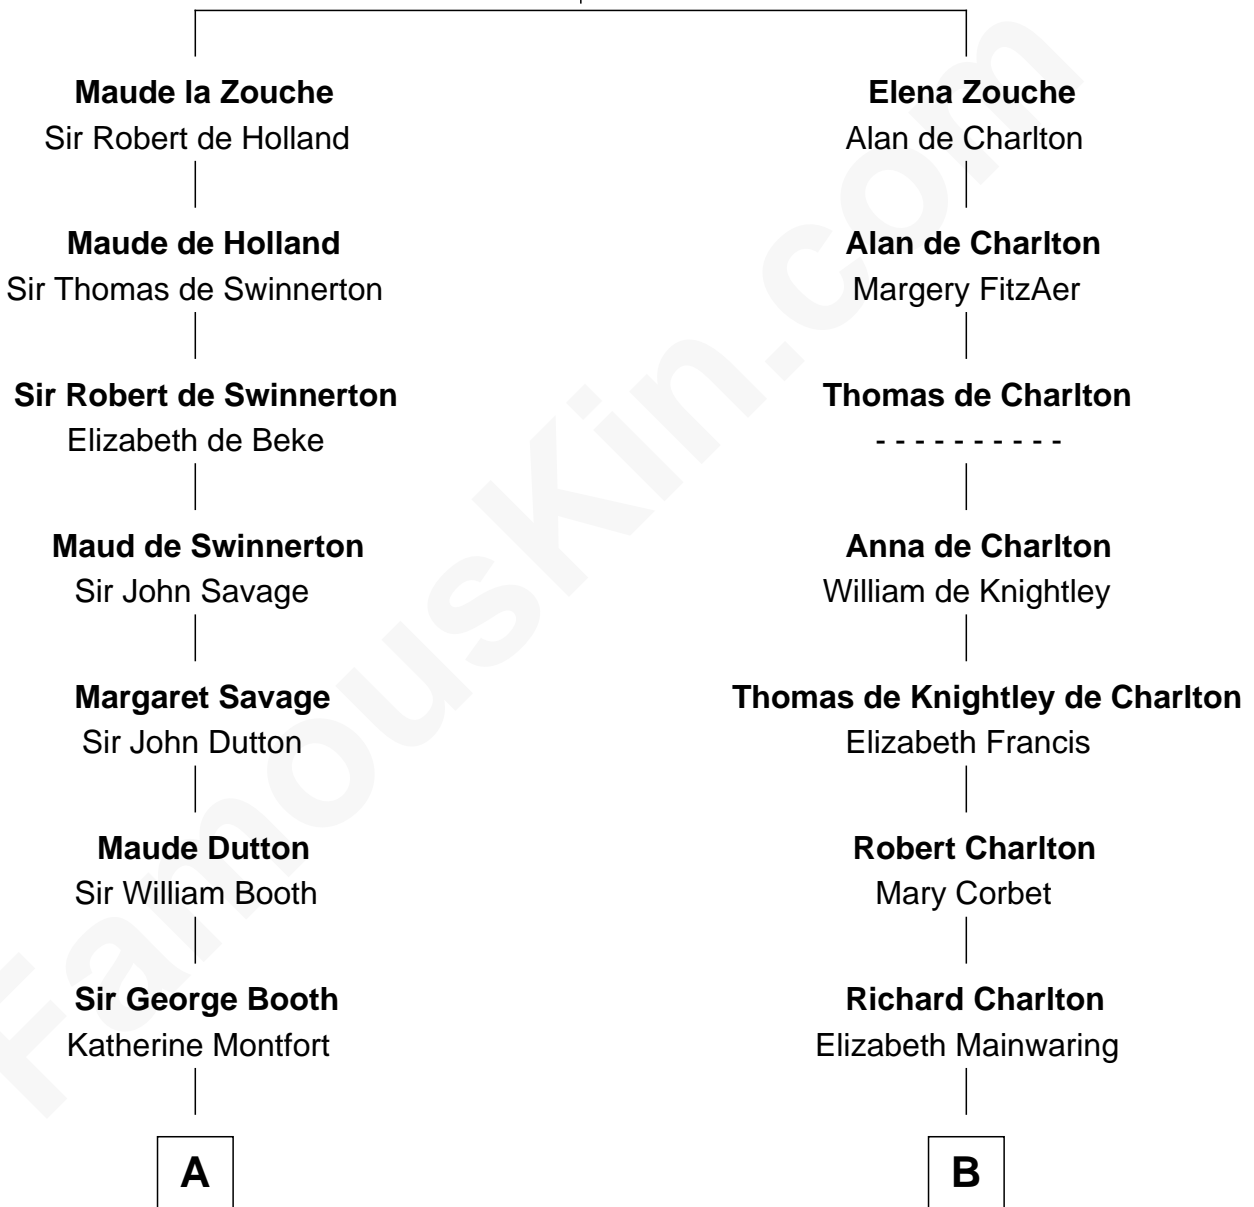

FamousKin.com

Relationship Chart of

Christian Herter

59th Governor of Massachusetts

19th cousin 2 times removed of

James Sherman

27th U.S. Vice-President

Sir Alan la Zouche
Eleanor de Segrave

C

Sarah Fiske
Erastus Miles

Archibald Miles
Mary Treese

Mary Miles
Christian Herter

Albert Herter
Adele McGinnis

Christian Herter
59th Governor of Massachusetts

D

Frances Lucretia Williams
Richard Winslow Sherman