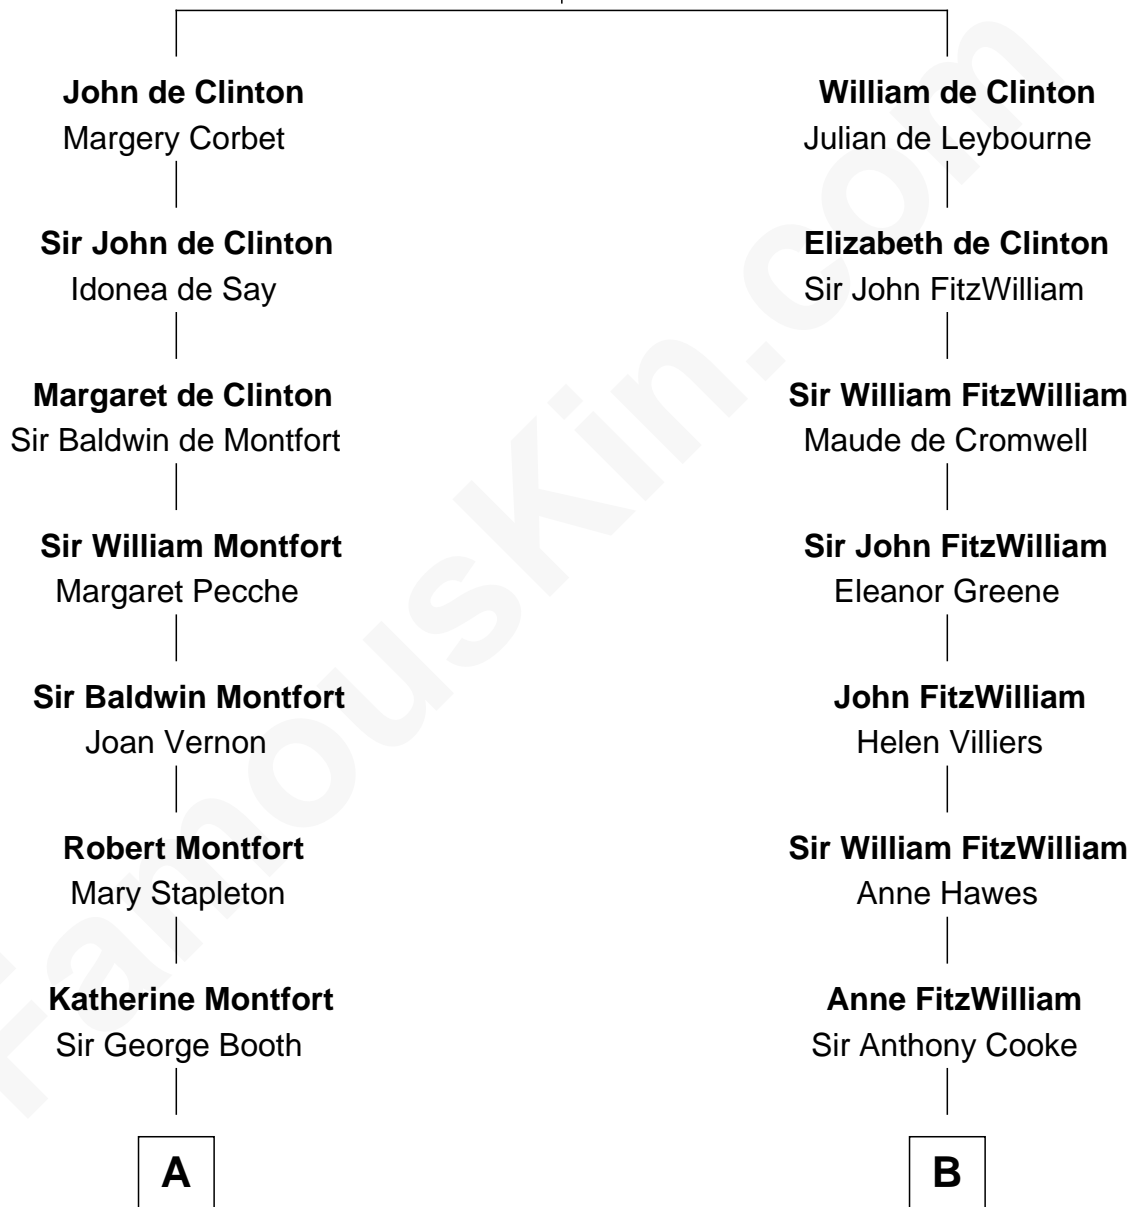

FamousKin.com Relationship Chart of

Christian Herter

59th Governor of Massachusetts

21st cousin of

Guy Ritchie

British Filmmaker

John de Clinton

Ida de Odingsells

C

Sarah Fiske
Erastus Miles

Archibald Miles
Mary Treese

Mary Miles
Christian Herter

Albert Herter
Adele McGinnis

Christian Herter
59th Governor of Massachusetts

D

Frederica Crofton
Hubert McLaughlin

Vivian Guy Ouseley McLaughlin
Edith Jane Martineau

Doris Margaretta McLaughlin
Stuart John Ritchie

John Vivian Ritchie
Amber Mary Parkinson

Guy Ritchie
British Filmmaker