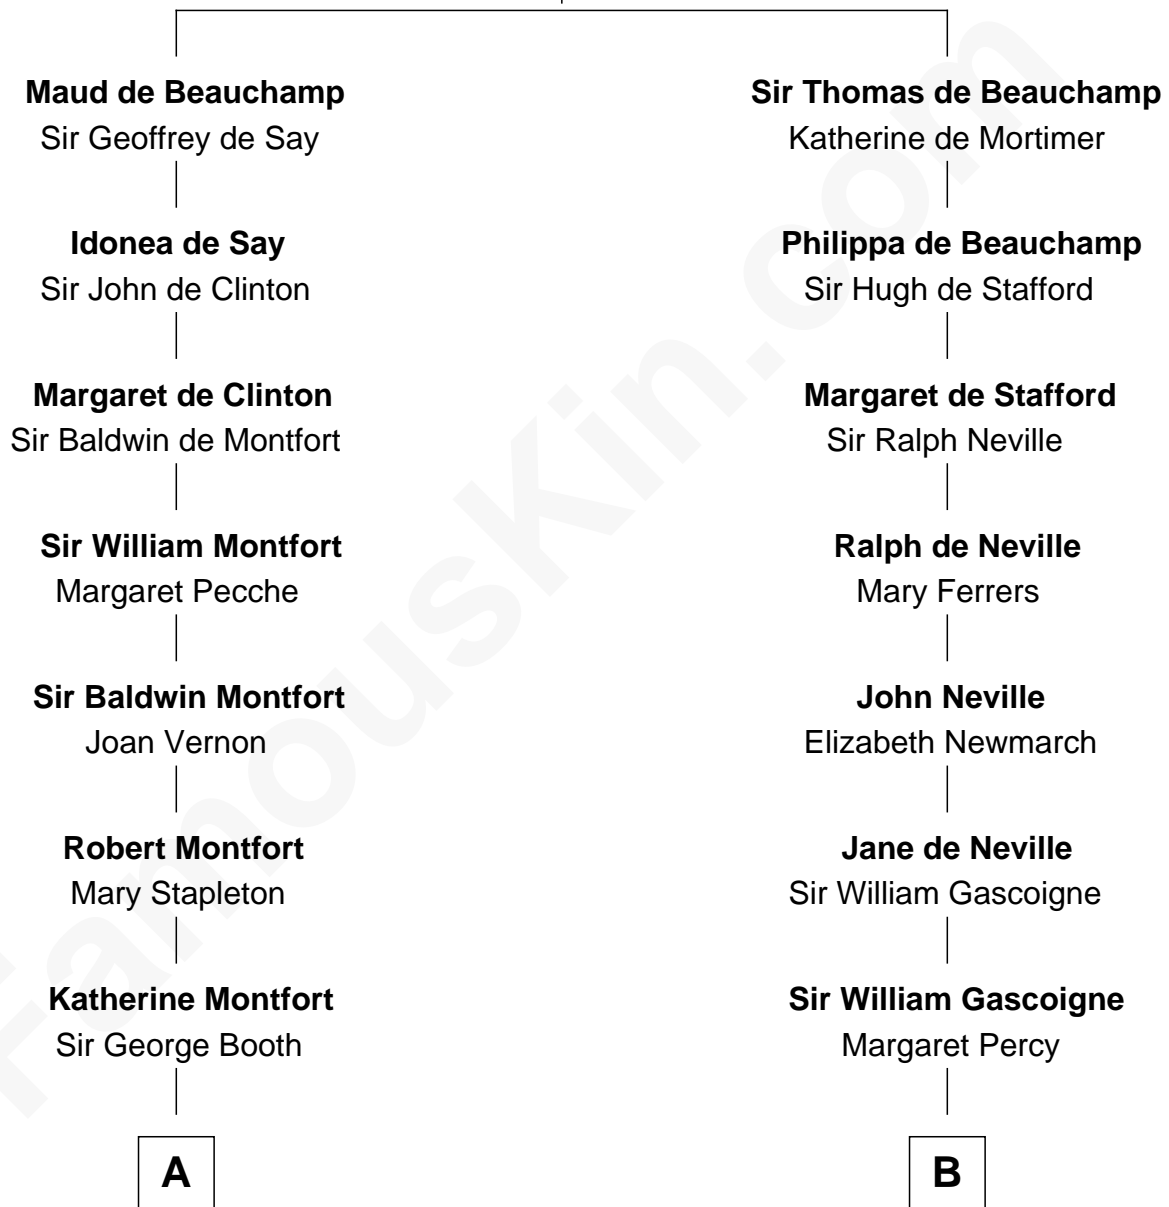

FamousKin.com Relationship Chart of

Christian Herter

59th Governor of Massachusetts

21st cousin of

Guy Ritchie

British Filmmaker

Guy de Beauchamp

Alice de Toeni

C

Sarah Fiske
Erastus Miles

Archibald Miles
Mary Treese

Mary Miles
Christian Herter

Albert Herter
Adele McGinnis

Christian Herter
59th Governor of Massachusetts

D

William Martineau
Margaretta Sarah Mason