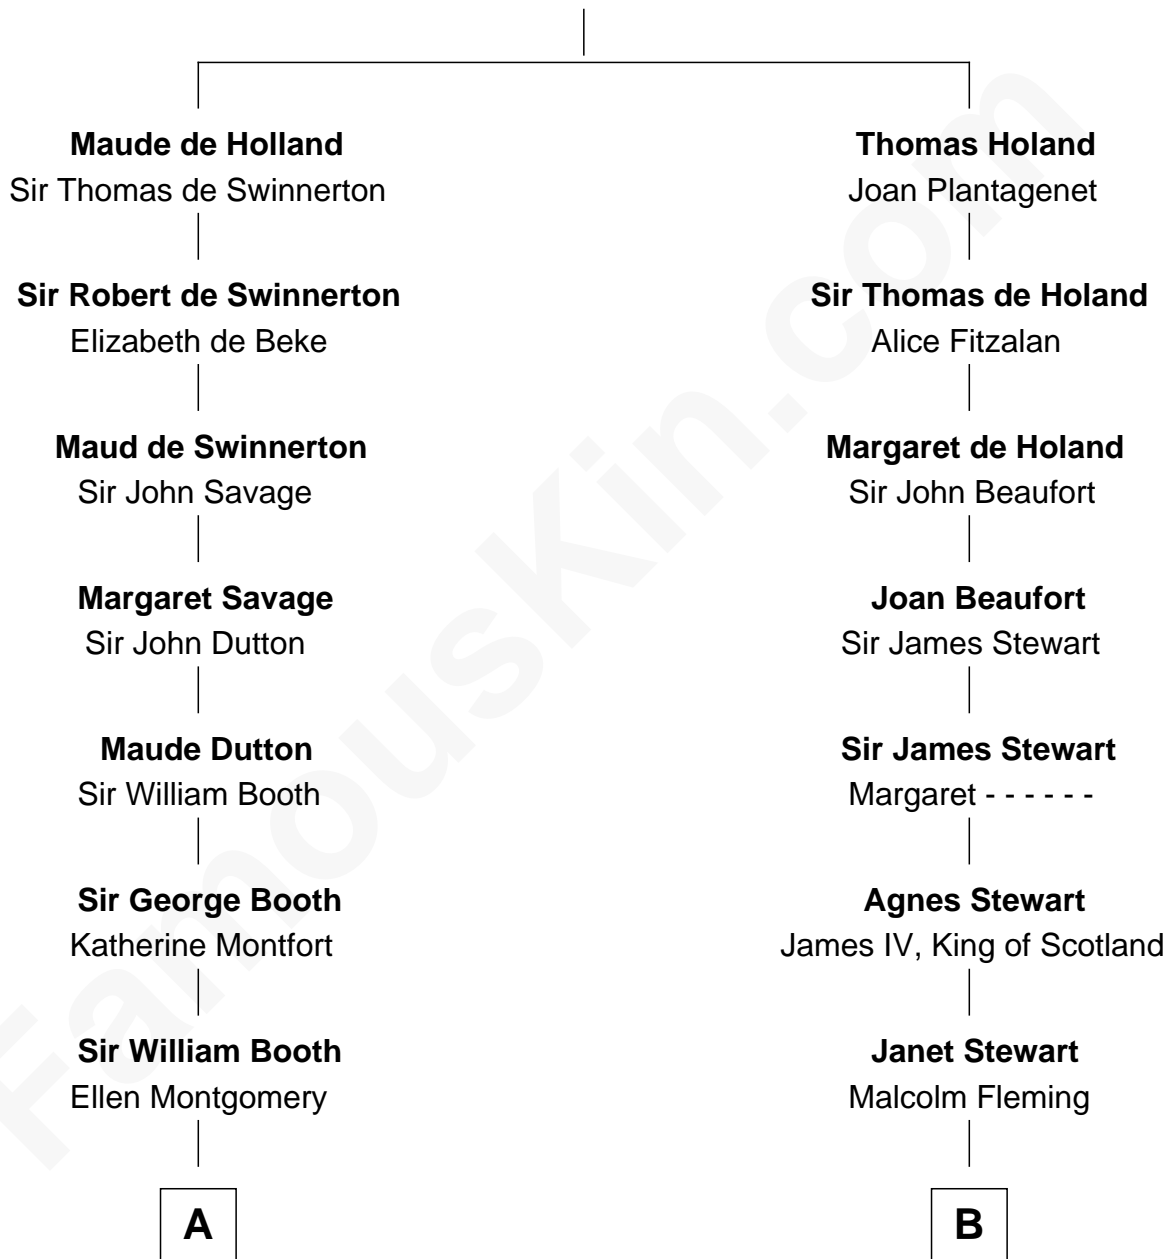

FamousKin.com Relationship Chart of

Christian Herter

59th Governor of Massachusetts

20th cousin of

Guy Ritchie

British Filmmaker

Sir Robert de Holland

Maude la Zouche

C

Archibald Miles

Mary Treese

Mary Miles

Christian Herter

Albert Herter

Adele McGinnis

Christian Herter

59th Governor of Massachusetts

D

Vivian Guy Ouseley McLaughlin

Edith Jane Martineau

Doris Margaretta McLaughlin

Stuart John Ritchie

John Vivian Ritchie

Amber Mary Parkinson