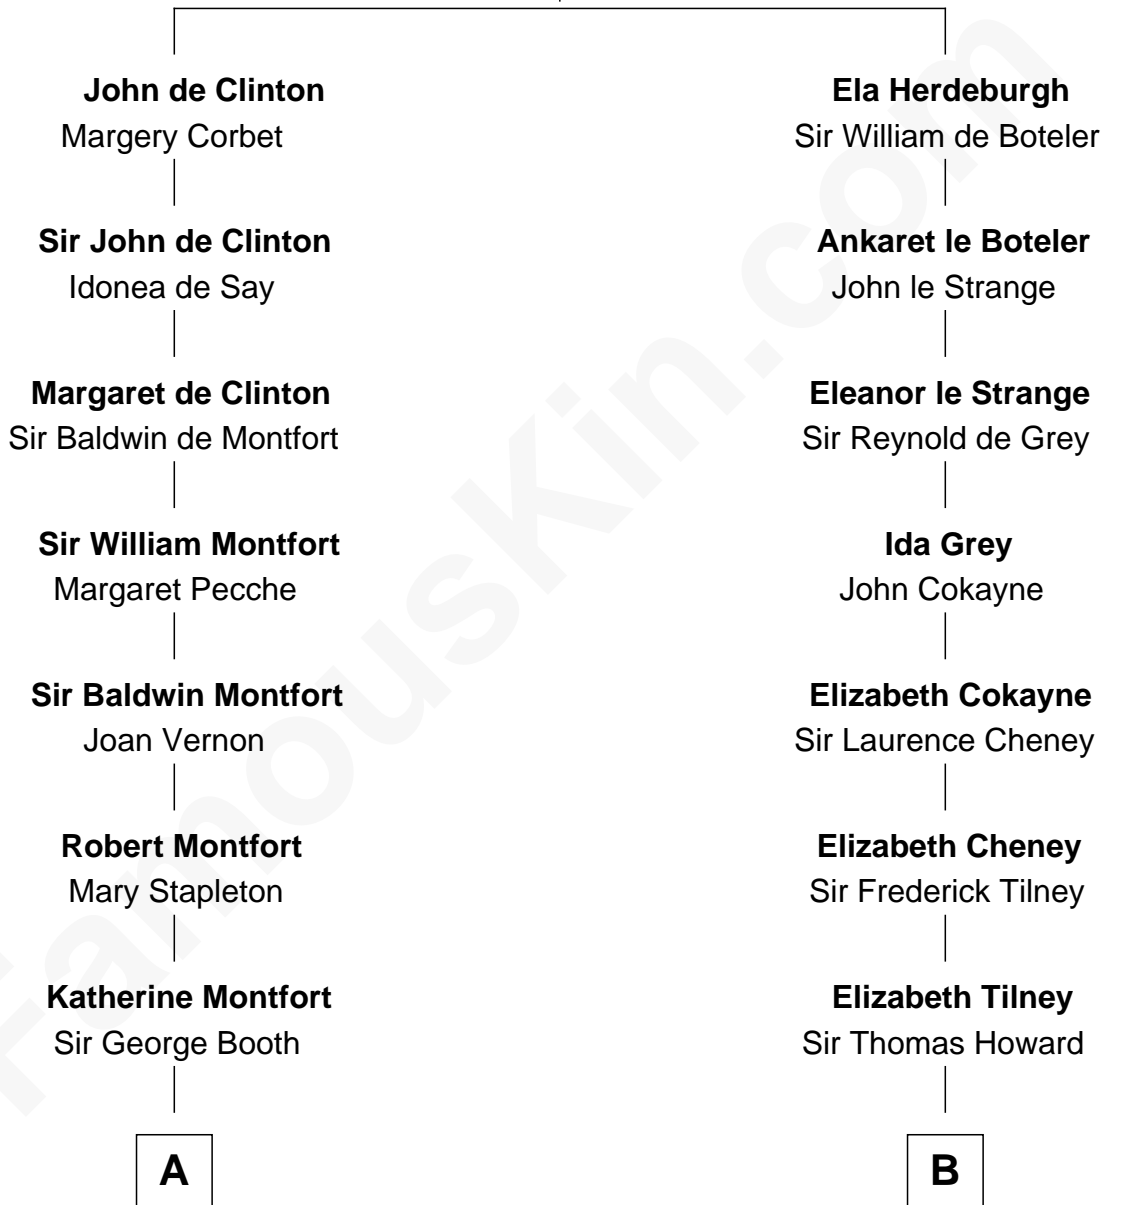

### Christian Herter

59th Governor of Massachusetts

21st cousin of

### Thomas Hunt Morgan

Nobel Prize Winner in Physiology or Medicine

**Ida de Odingsells**

*with husband*

*John de Clinton*

*with husband*

*Sir Roger de Herdeburgh*

**C**

**Sarah Fiske**  
Erastus Miles

**Archibald Miles**  
Mary Treese

**Mary Miles**  
Christian Herter

**Albert Herter**  
Adele McGinnis

**Christian Herter**  
*59th Governor of Massachusetts*

**D**

**John Ross Key**  
Anne Phebe Penn Dagworthy Charlton