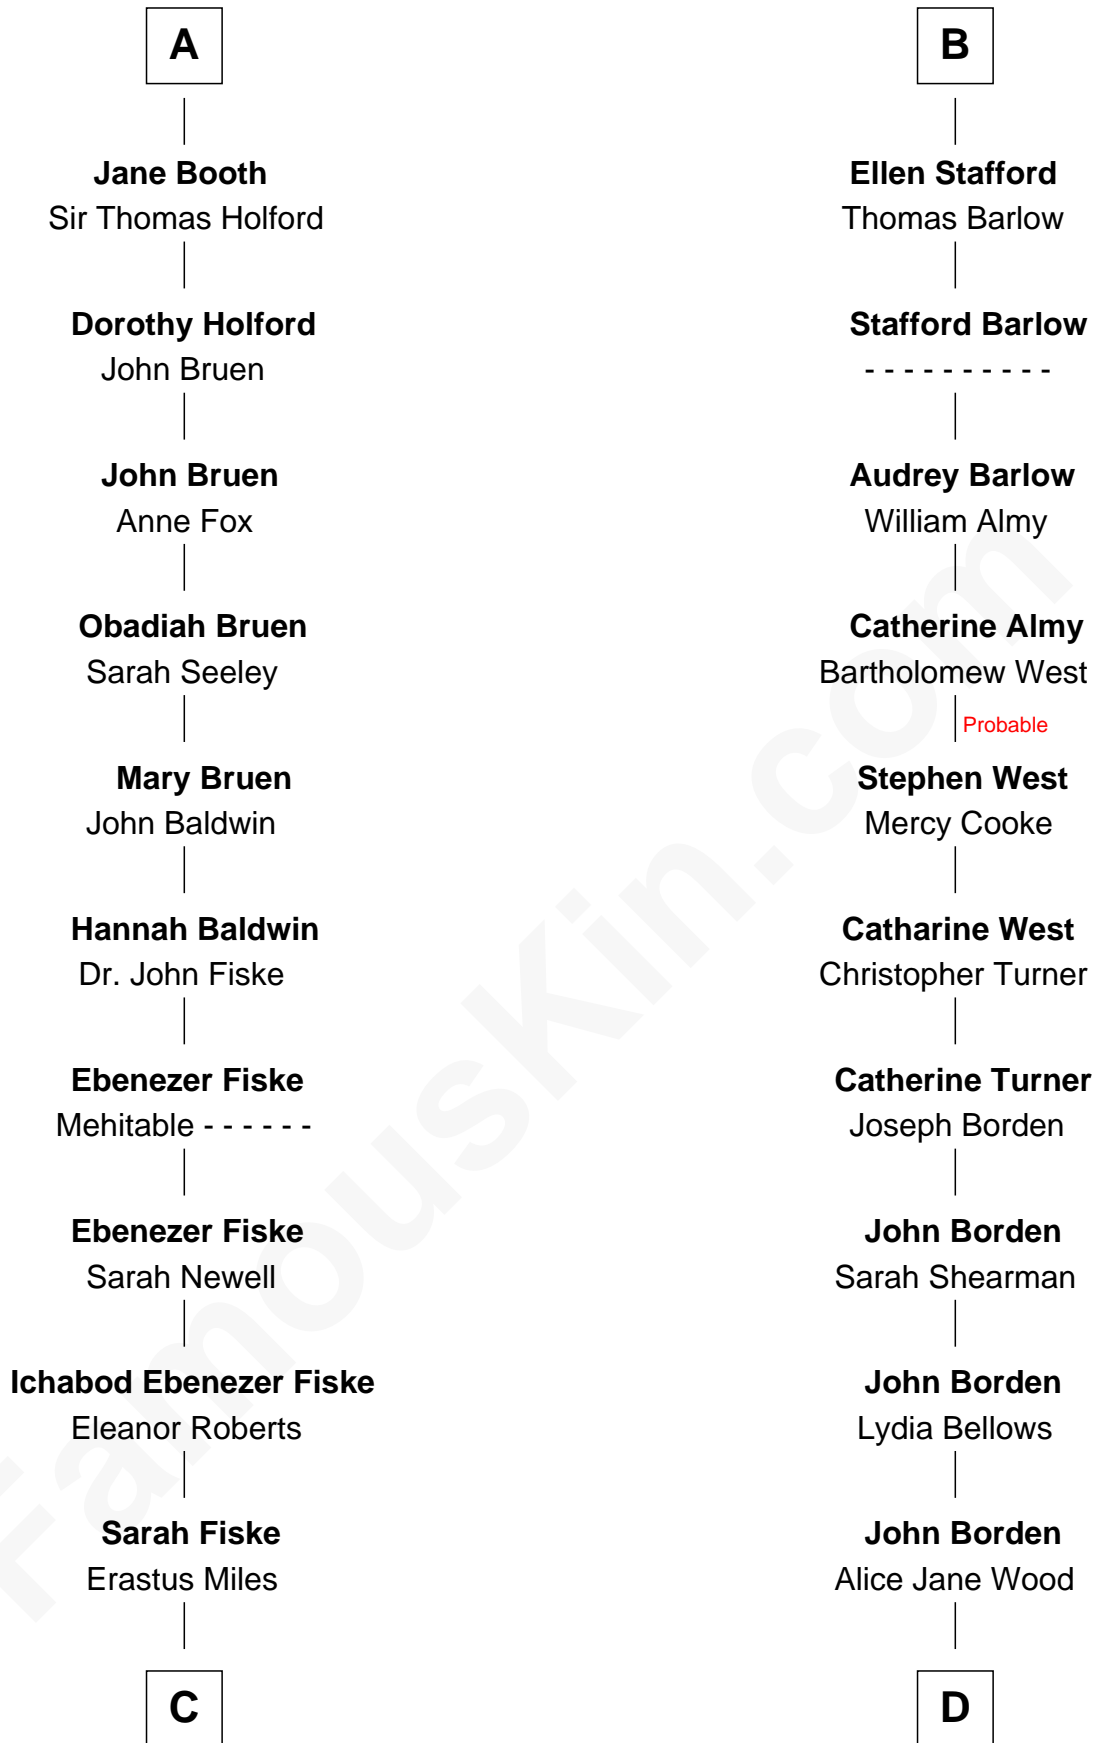

# FamousKin.com Relationship Chart of

**Christian Herter**

*59th Governor of Massachusetts*

20th cousin of

**Adlai Stevenson III**

*U.S. Senator from Illinois*

**Ralph de Stafford**  
Katherine de Hastang

**C**

**Archibald Miles**

Mary Treese

**Mary Miles**

Christian Herter

**Albert Herter**

Adele McGinnis

**Christian Herter**

*59th Governor of Massachusetts*

**D**

**William Borden**

Mary DeGama Whiting

**John Borden**

Ellen Wallace Waller

**Ellen Borden**

Adlai Ewing Stevenson

**Adlai Stevenson III**

*U.S. Senator from Illinois*

FamousKin.com