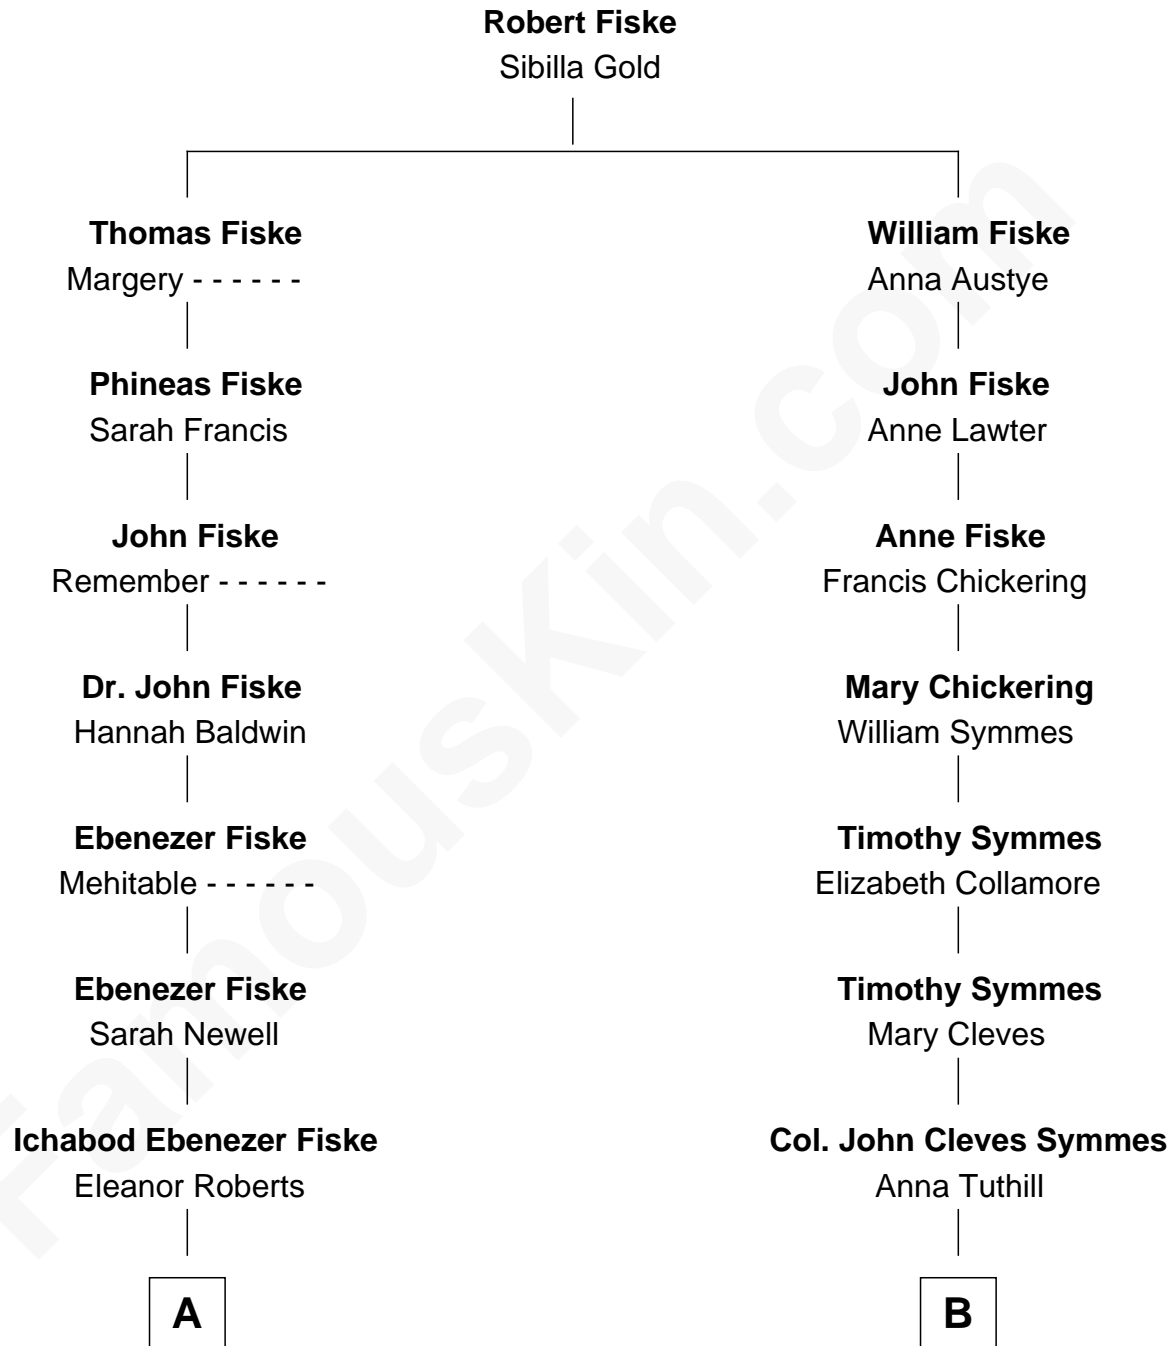

FamousKin.com Relationship Chart of

Christian Herter

59th Governor of Massachusetts

9th cousin 2 times removed of

Benjamin Harrison

23rd U.S. President

A

Sarah Fiske
Erastus Miles

Archibald Miles
Mary Treese

Mary Miles
Christian Herter

Albert Herter
Adele McGinnis

Christian Herter
59th Governor of Massachusetts

B

Anna Tuthill Symmes
Gen. William Henry Harrison

John Scott Harrison
Elizabeth Ramsey Irwin

Benjamin Harrison
23rd U.S. President

FamousKin.com