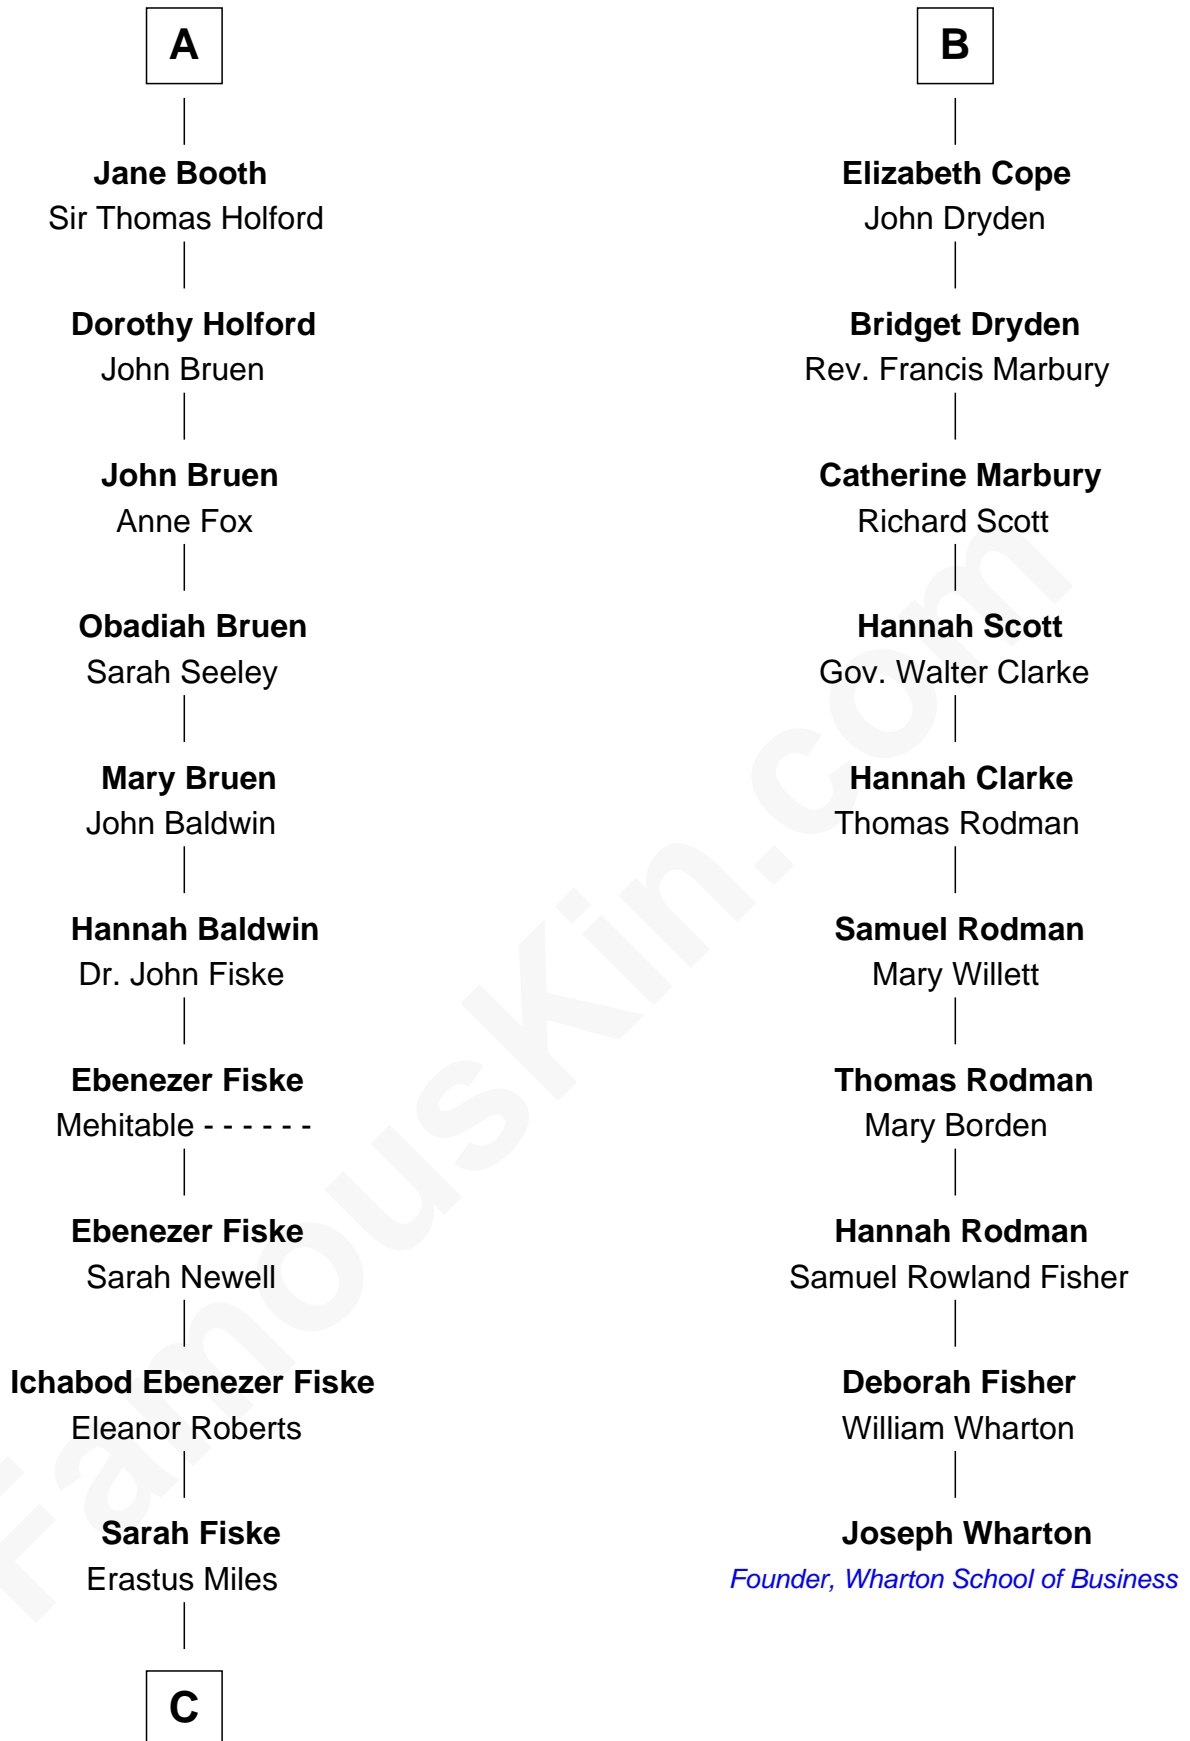

FamousKin.com

Relationship Chart of

Christian Herter

59th Governor of Massachusetts

16th cousin 4 times removed of

Joseph Wharton

Founder of the Wharton School of Business

C

—
Archibald Miles

Mary Treese

—
Mary Miles

Christian Herter

—
Albert Herter

Adele McGinnis

—
Christian Herter

59th Governor of Massachusetts