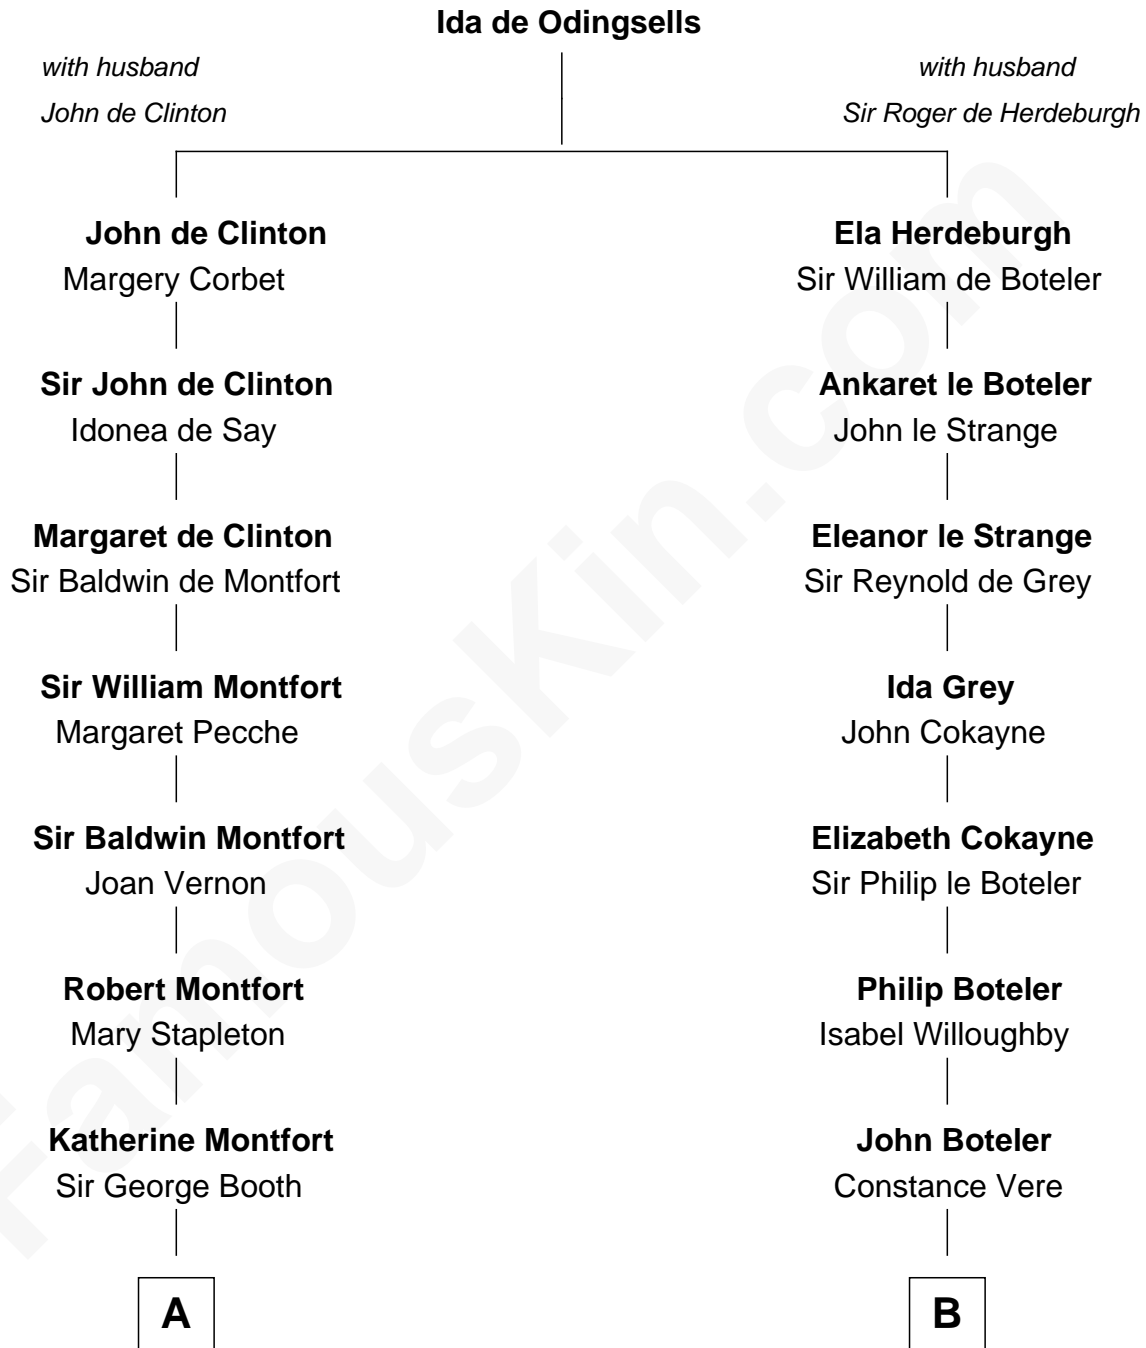

FamousKin.com

Relationship Chart of

Christian Herter

59th Governor of Massachusetts

19th cousin 2 times removed of

Joseph Wharton

Founder of the Wharton School of Business

C

Sarah Fiske
Erastus Miles

Archibald Miles
Mary Treese

Mary Miles
Christian Herter

Albert Herter
Adele McGinnis

Christian Herter
59th Governor of Massachusetts

D

Hannah Rodman
Samuel Rowland Fisher

Deborah Fisher
William Wharton