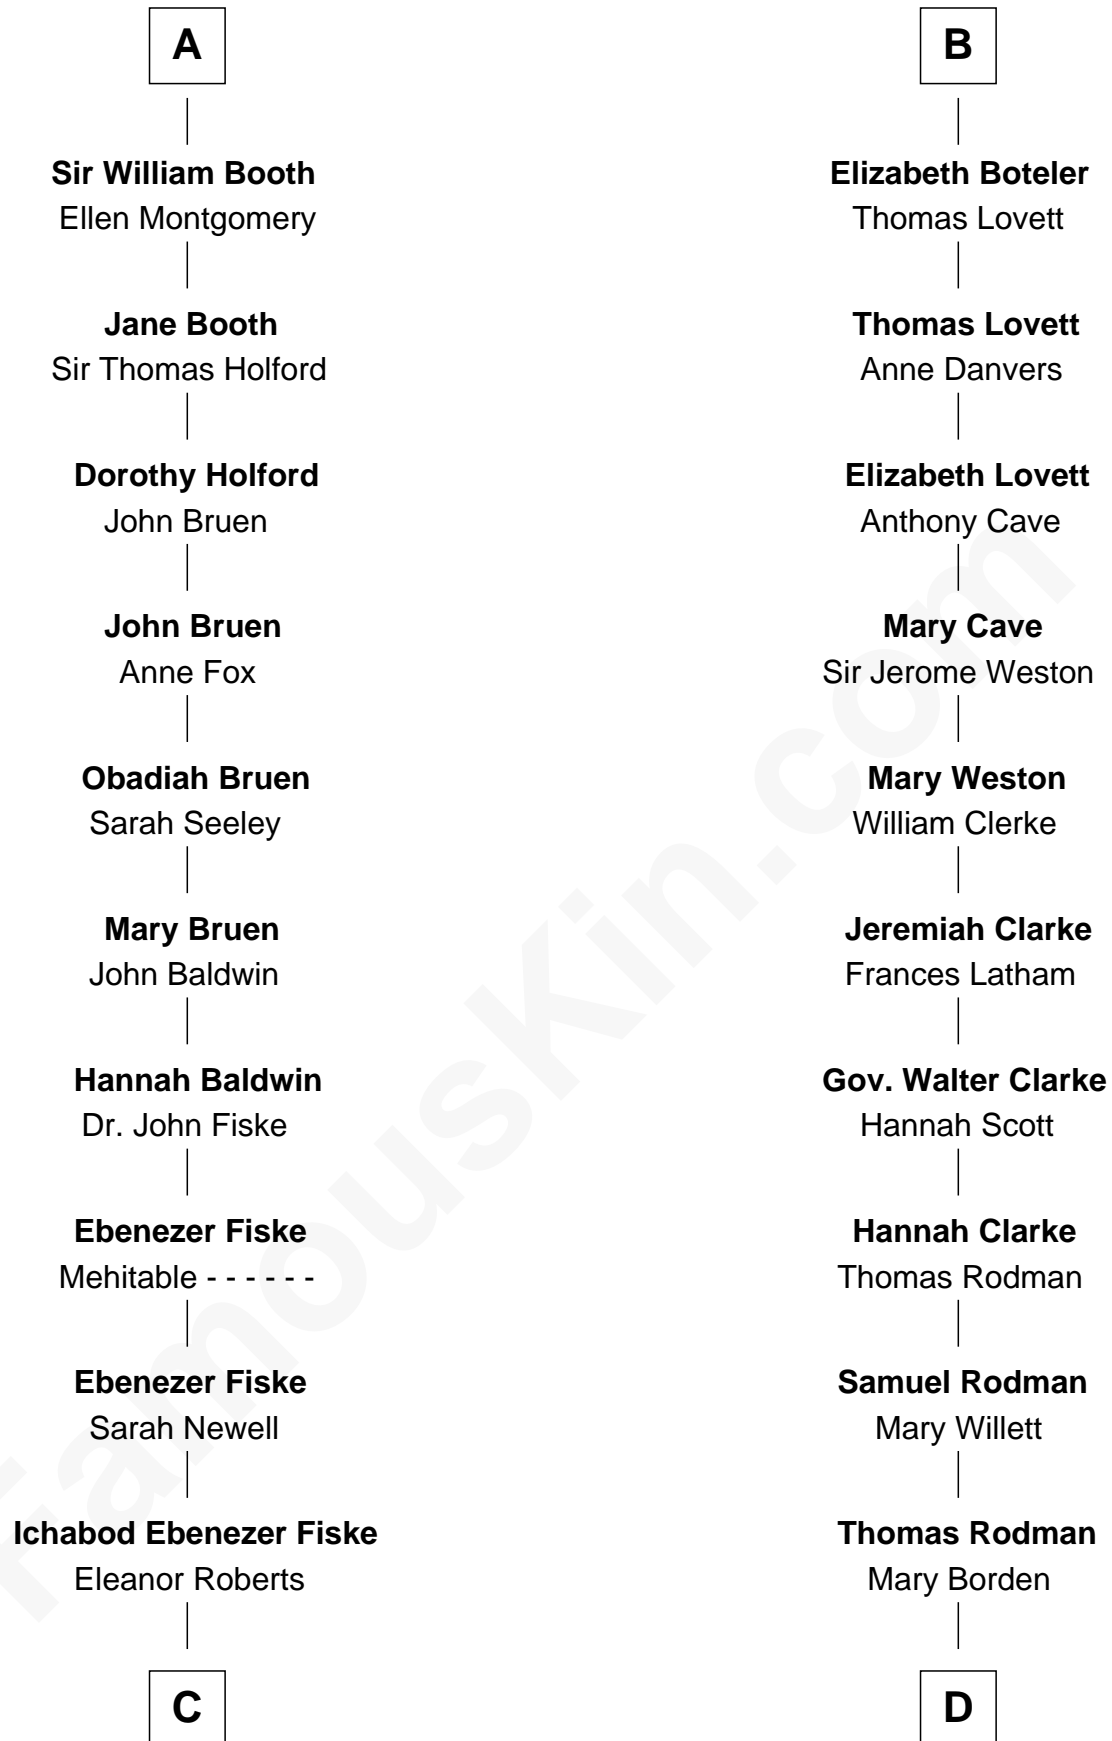

FamousKin.com

Relationship Chart of

Christian Herter

59th Governor of Massachusetts

19th cousin 2 times removed of

Joseph Wharton

Founder of the Wharton School of Business

C

Sarah Fiske
Erastus Miles

Archibald Miles
Mary Treese

Mary Miles
Christian Herter

Albert Herter
Adele McGinnis

Christian Herter
59th Governor of Massachusetts

D

Hannah Rodman
Samuel Rowland Fisher

Deborah Fisher
William Wharton