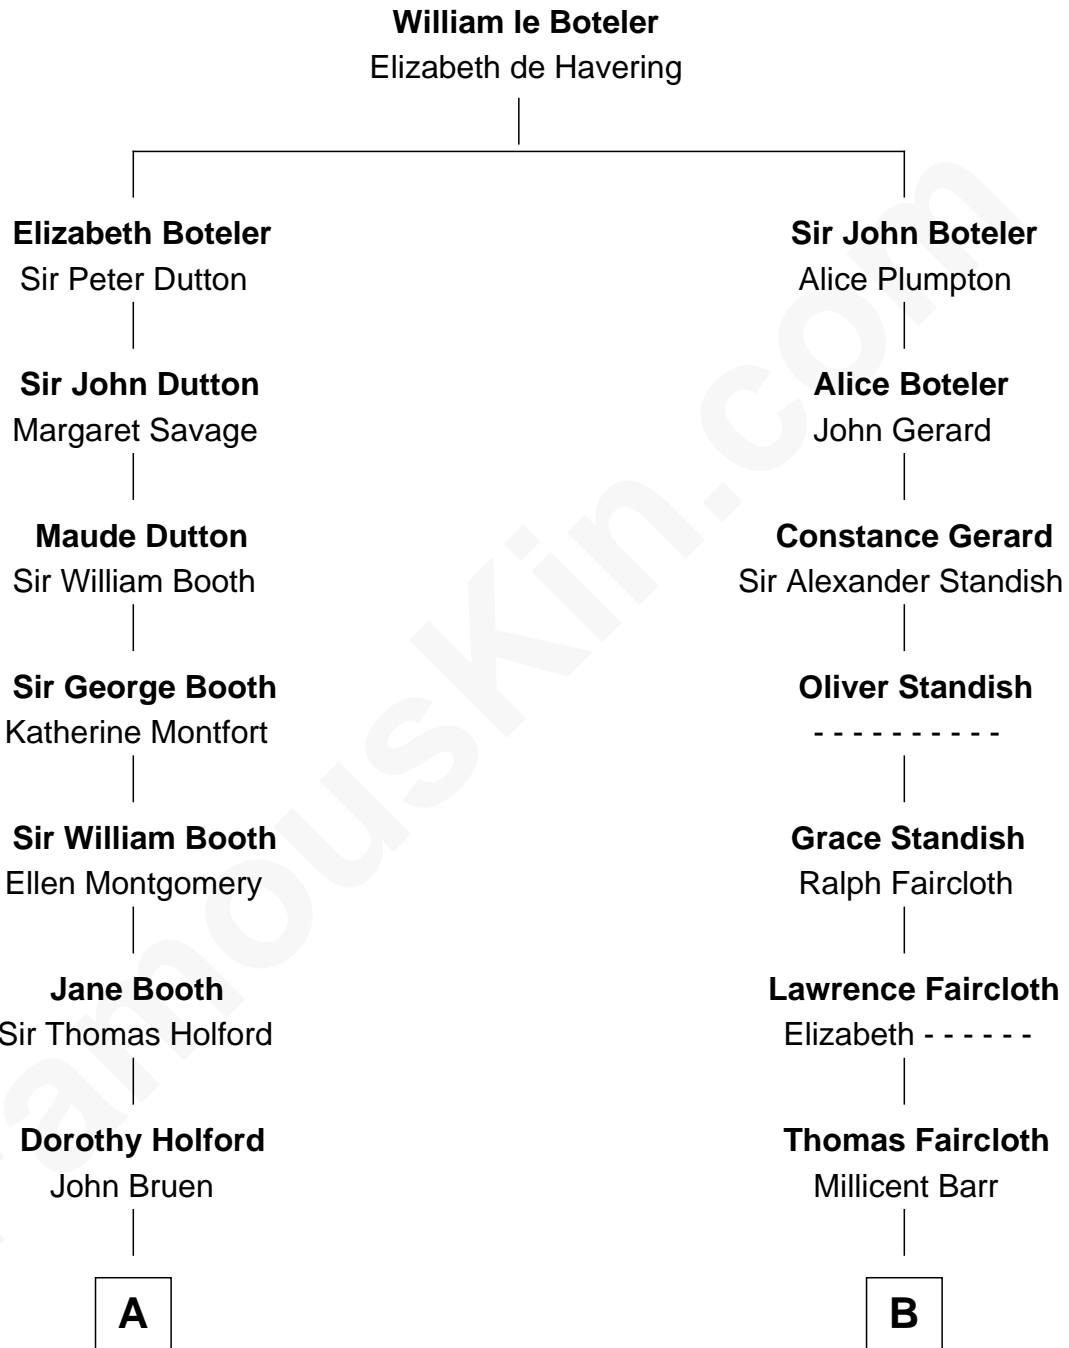

## Relationship Chart of

### Christian Herter

59th Governor of Massachusetts

16th cousin 2 times removed of

### Jay Gould

American Railroad "Robber Baron"

**C**

—  
**Albert Herter**  
Adele McGinnis

—  
**Christian Herter**  
*59th Governor of Massachusetts*

FamousKin.com