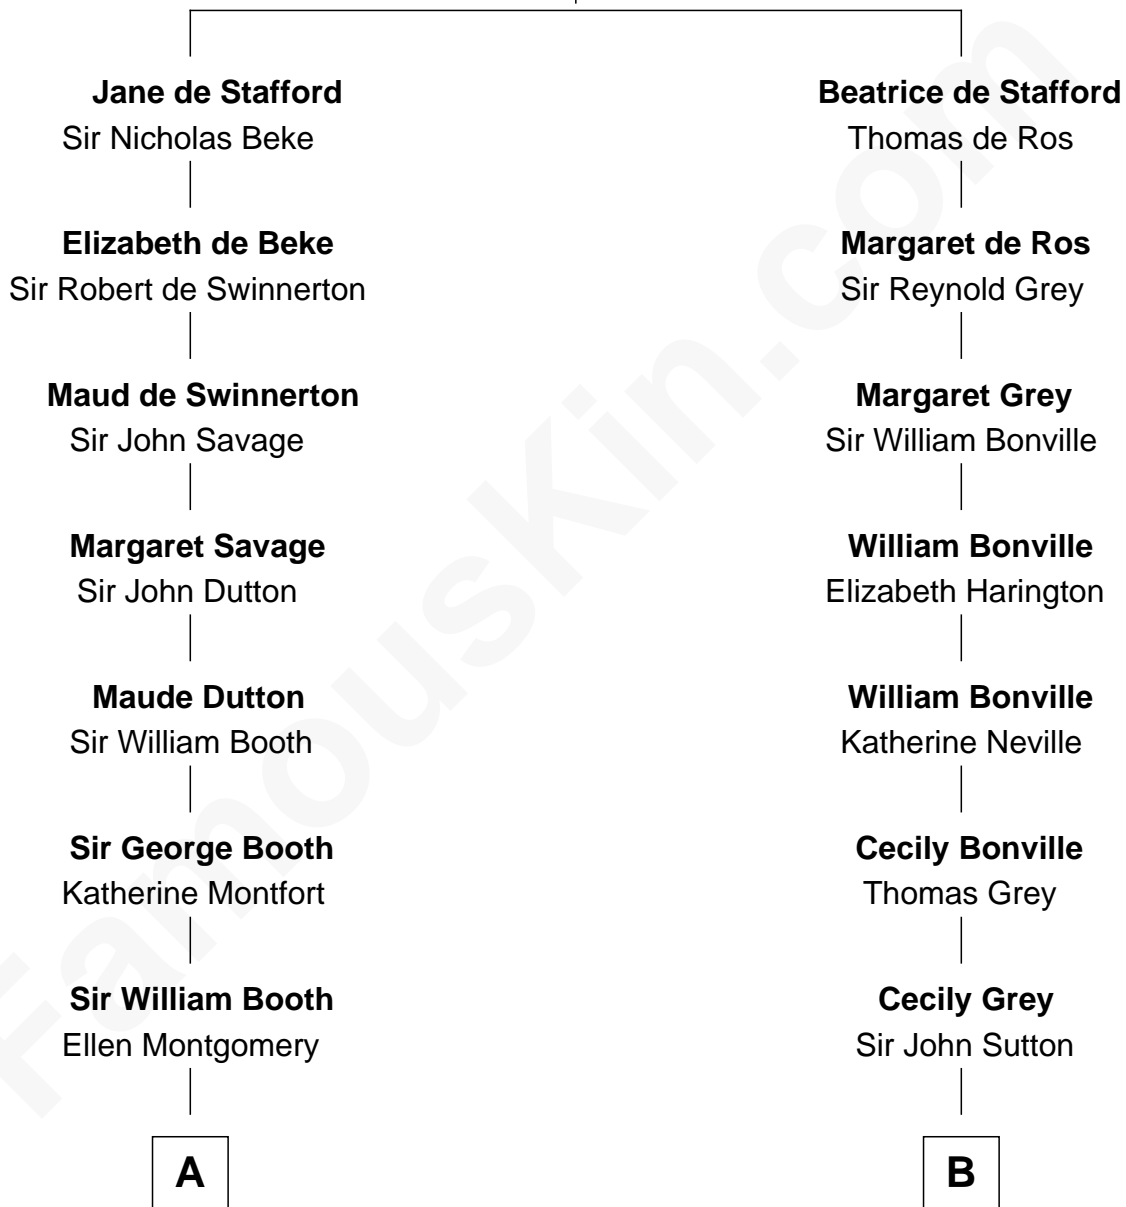

FamousKin.com

Relationship Chart of

Christian Herter

59th Governor of Massachusetts

17th cousin 3 times removed of

William Marsh Rice
 Founder of Rice University

Ralph de Stafford

with wife
 Katherine de Hastang

with wife
 Margaret de Audley

C

—
Archibald Miles

Mary Treese

—
Mary Miles

Christian Herter

—
Albert Herter

Adele McGinnis

—
Christian Herter

59th Governor of Massachusetts

FamousKin.com