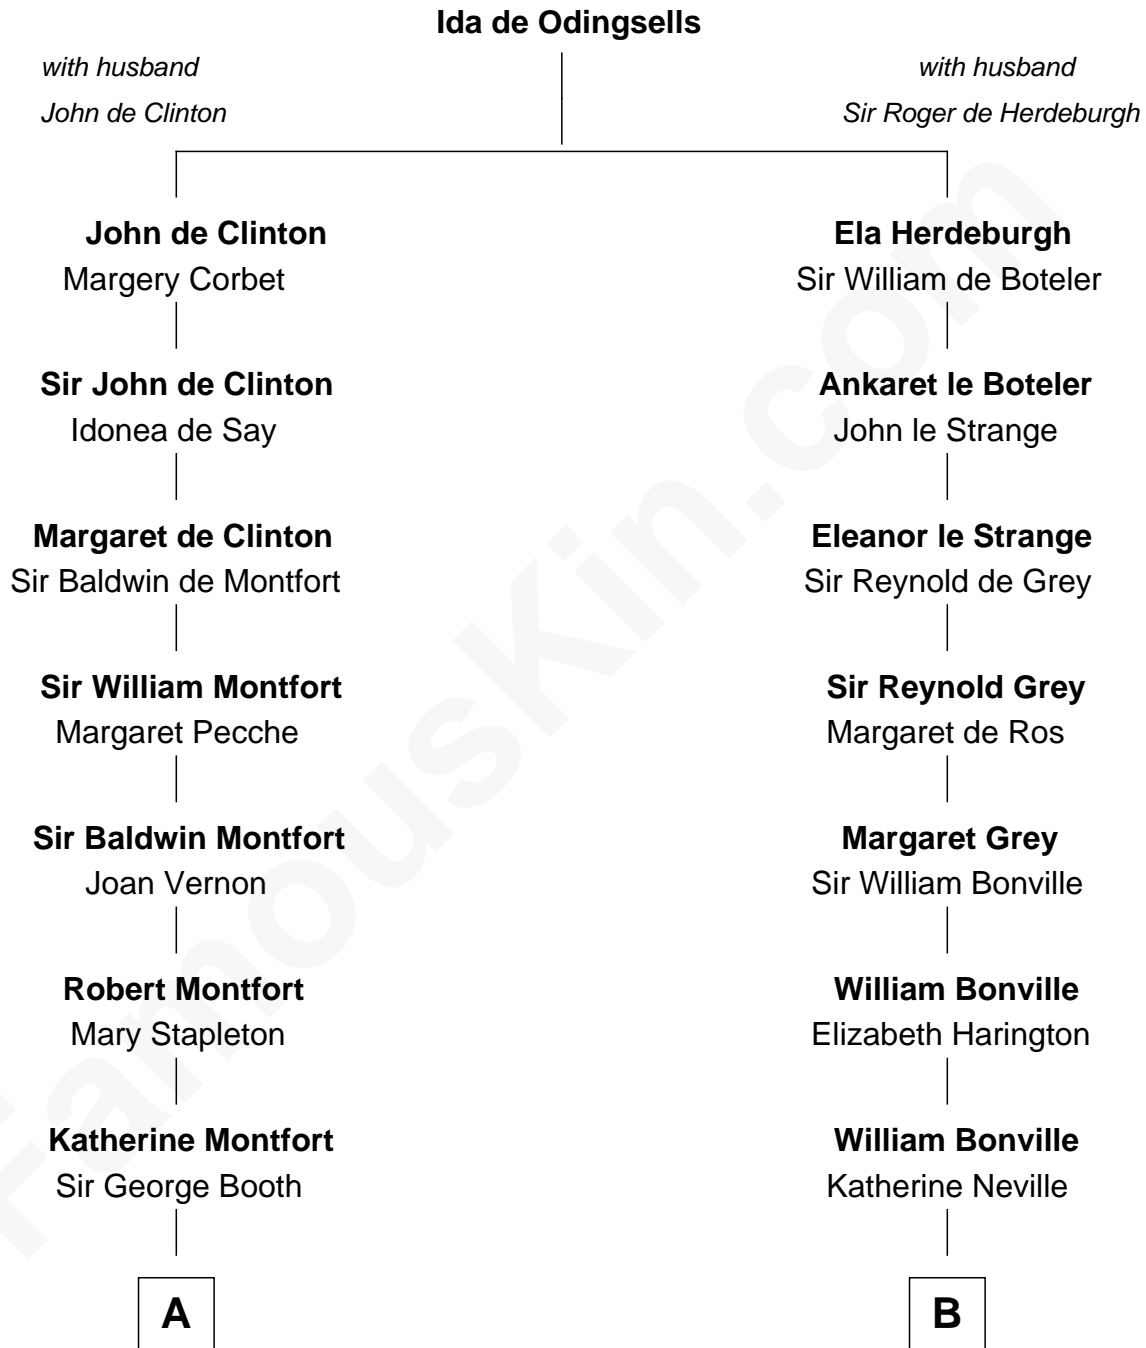

FamousKin.com

Relationship Chart of

Christian Herter

59th Governor of Massachusetts

19th cousin 2 times removed of

William Marsh Rice
 Founder of Rice University

C

Sarah Fiske
Erastus Miles

Archibald Miles
Mary Treese

Mary Miles
Christian Herter

Albert Herter
Adele McGinnis

Christian Herter
59th Governor of Massachusetts

D

Sarah Bates
David Rice

David Rice
Patty Hall

William Marsh Rice
Founder of Rice University