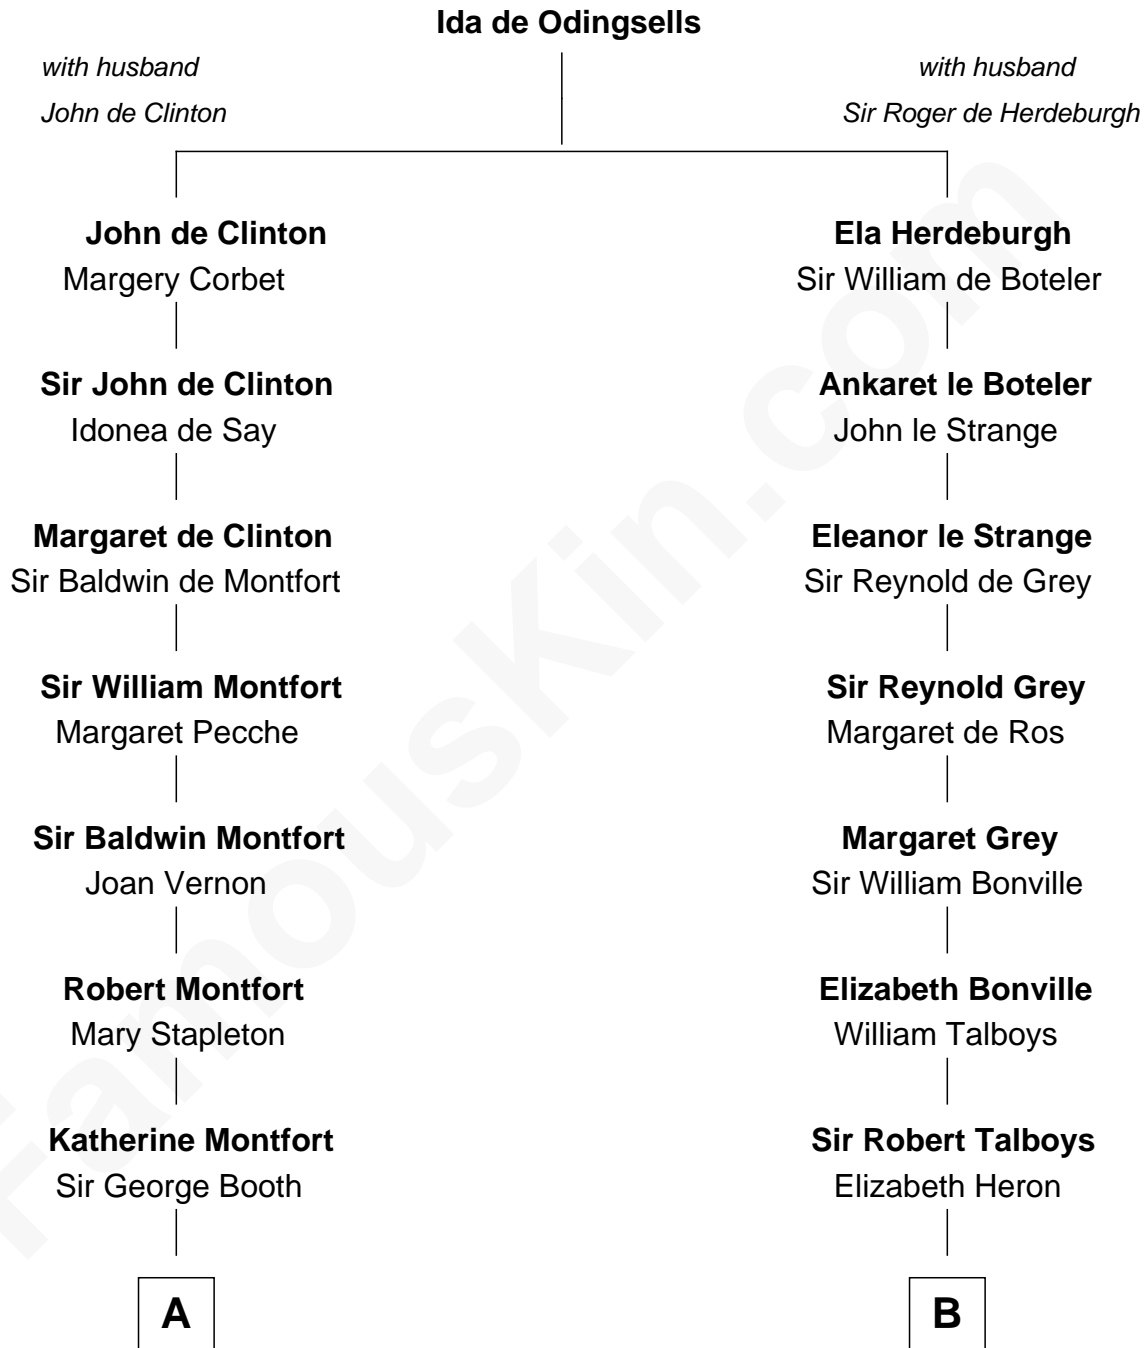

FamousKin.com

Relationship Chart of

Christian Herter

59th Governor of Massachusetts

16th cousin 5 times removed of

Meriwether Lewis

Lewis and Clark Expedition

C

—
Sarah Fiske
Erastus Miles

—
Archibald Miles
Mary Treese

—
Mary Miles
Christian Herter

—
Albert Herter
Adele McGinnis

—
Christian Herter
59th Governor of Massachusetts

FamousKin.com