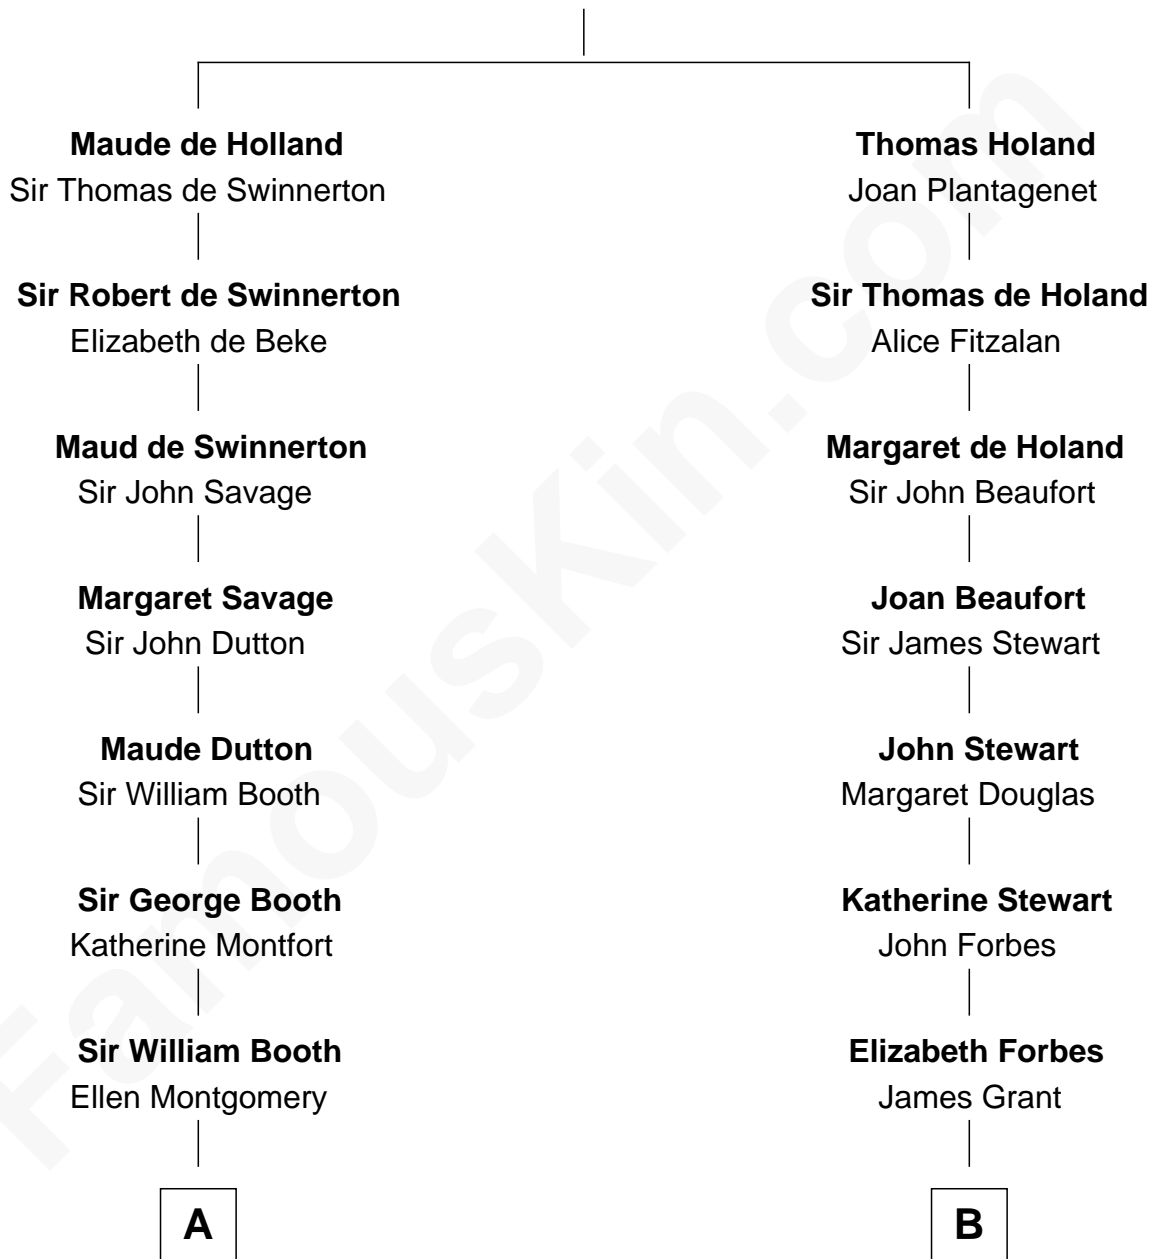

FamousKin.com

Relationship Chart of

Christian Herter

59th Governor of Massachusetts

17th cousin 3 times removed of

Lytton Strachey

Author and Co-Founder of Bloomsbury Group

Sir Robert de Holland

Maude la Zouche

C

—
Archibald Miles

Mary Treese

—
Mary Miles

Christian Herter

—
Albert Herter

Adele McGinnis

—
Christian Herter

59th Governor of Massachusetts

FamousKin.com