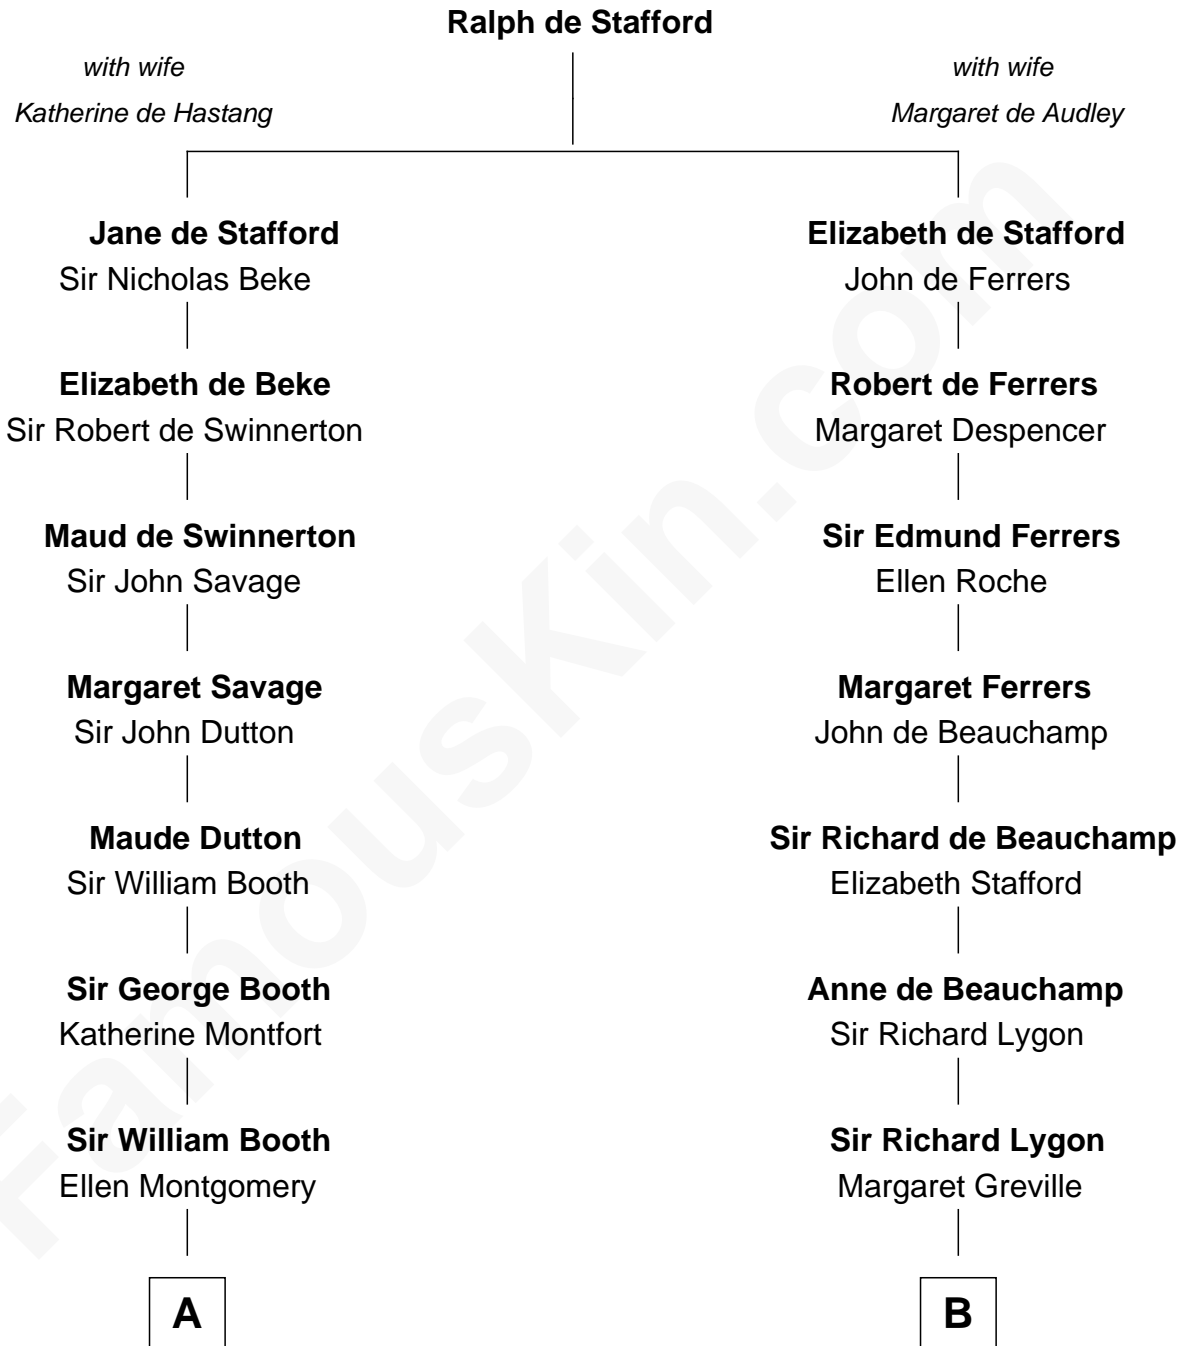

# FamousKin.com Relationship Chart of

**Christian Herter**

*59th Governor of Massachusetts*

20th cousin 1 time removed of

**Sarah Ferguson**

*Duchess of York*

**C**

**Archibald Miles**

Mary Treese

**Mary Miles**

Christian Herter

**Albert Herter**

Adele McGinnis

**Christian Herter**

*59th Governor of Massachusetts*

**D**

**Susan Henrietta Cavendish**

Henry Robert Brand

**Margaret Brand**

Algernon Francis Holford Ferguson

**Andrew Henry Ferguson**

Marian Louisa Montagu-Douglas-Scott

**Ronald Ivor Ferguson**

Susan Mary Wright

**Sarah Ferguson**

*Duchess of York*