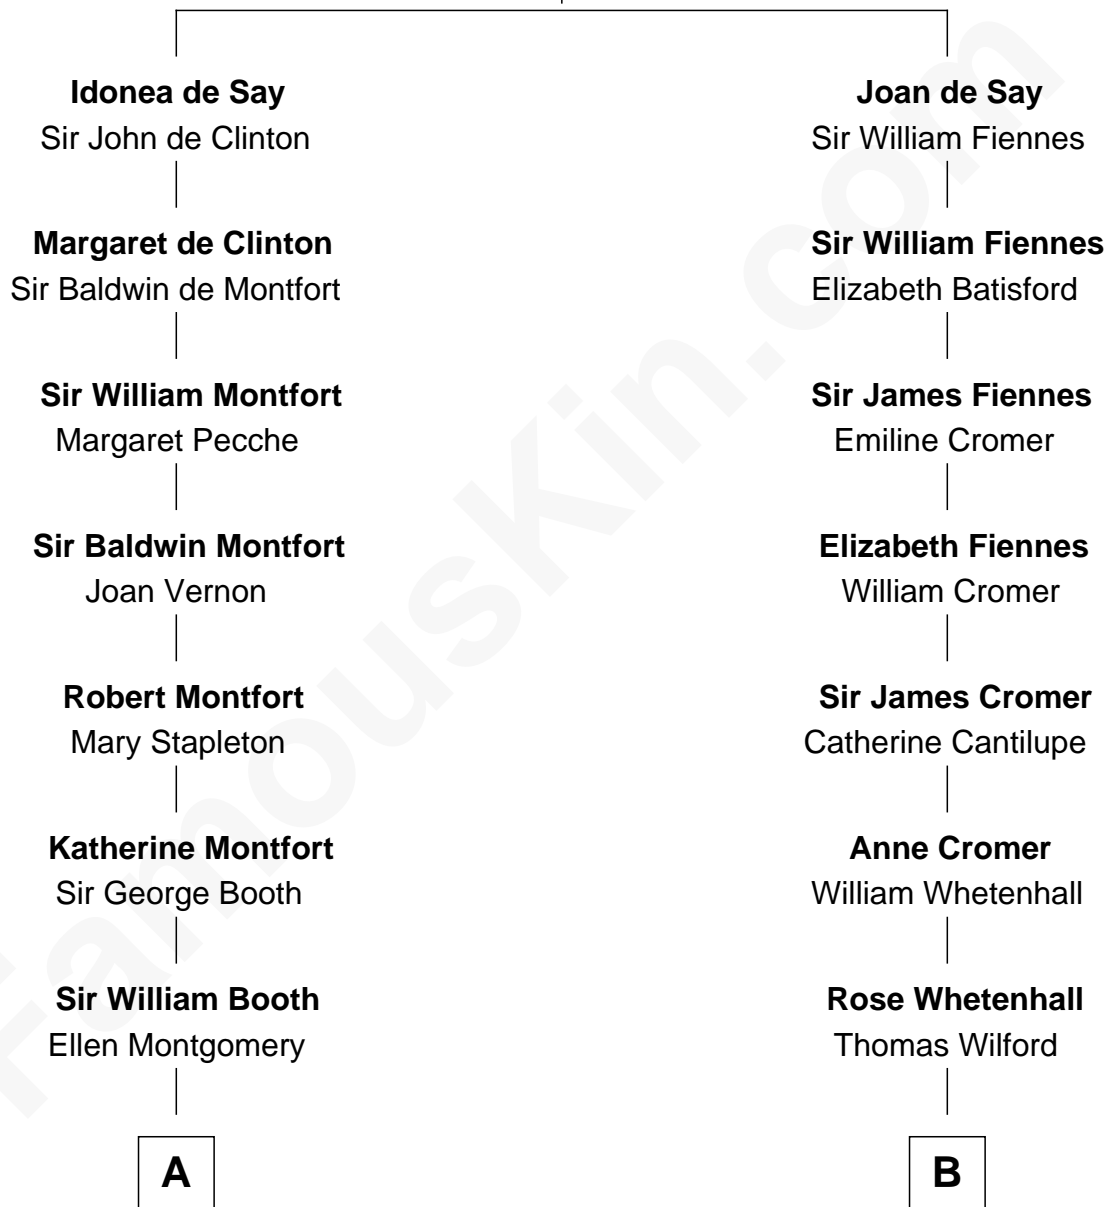

FamousKin.com Relationship Chart of

Christian Herter

59th Governor of Massachusetts

20th cousin 1 time removed of

Sarah Ferguson

Duchess of York

Sir Geoffrey de Say
Maud de Beauchamp

C

Archibald Miles

Mary Treese

Mary Miles

Christian Herter

Albert Herter

Adele McGinnis

Christian Herter

59th Governor of Massachusetts