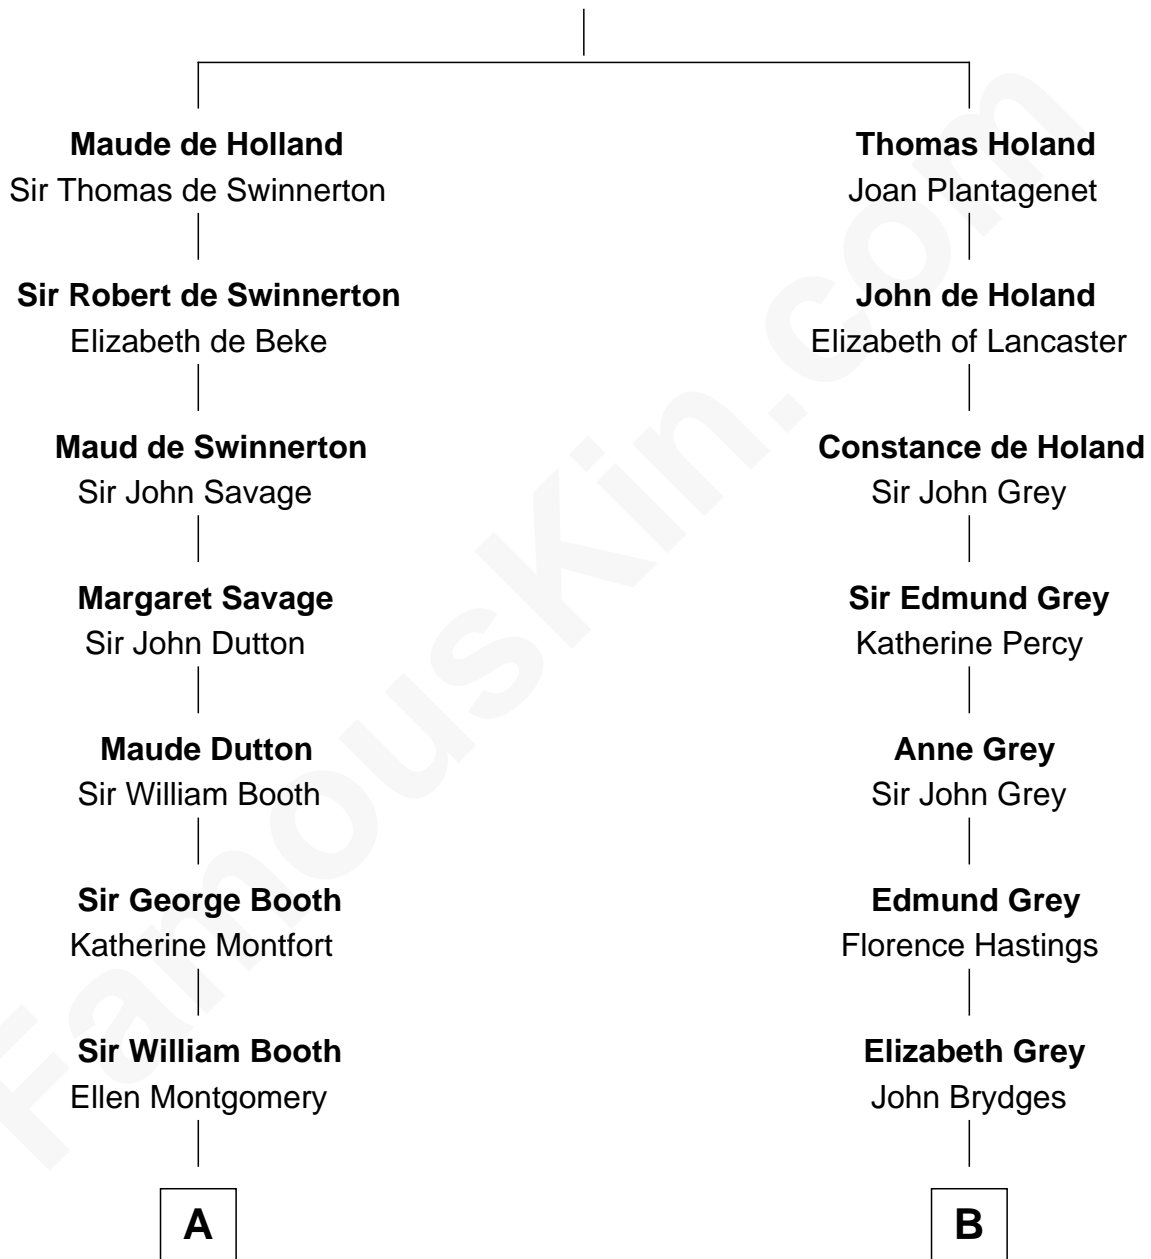

# FamousKin.com Relationship Chart of

**Christian Herter**

*59th Governor of Massachusetts*

20th cousin 1 time removed of

**Sarah Ferguson**

*Duchess of York*

**Sir Robert de Holland**

Maude la Zouche

**C**

**Archibald Miles**

Mary Treese

**Mary Miles**

Christian Herter

**Albert Herter**

Adele McGinnis

**Christian Herter**

*59th Governor of Massachusetts*

**D**

**Louisa Jane Hamilton**

William Henry Walter Montagu-Douglas-Scott

**Herbert Andrew Montagu-Douglas-Scott**

Marie Josephine Edwards

**Marian Louisa Montagu-Douglas-Scott**