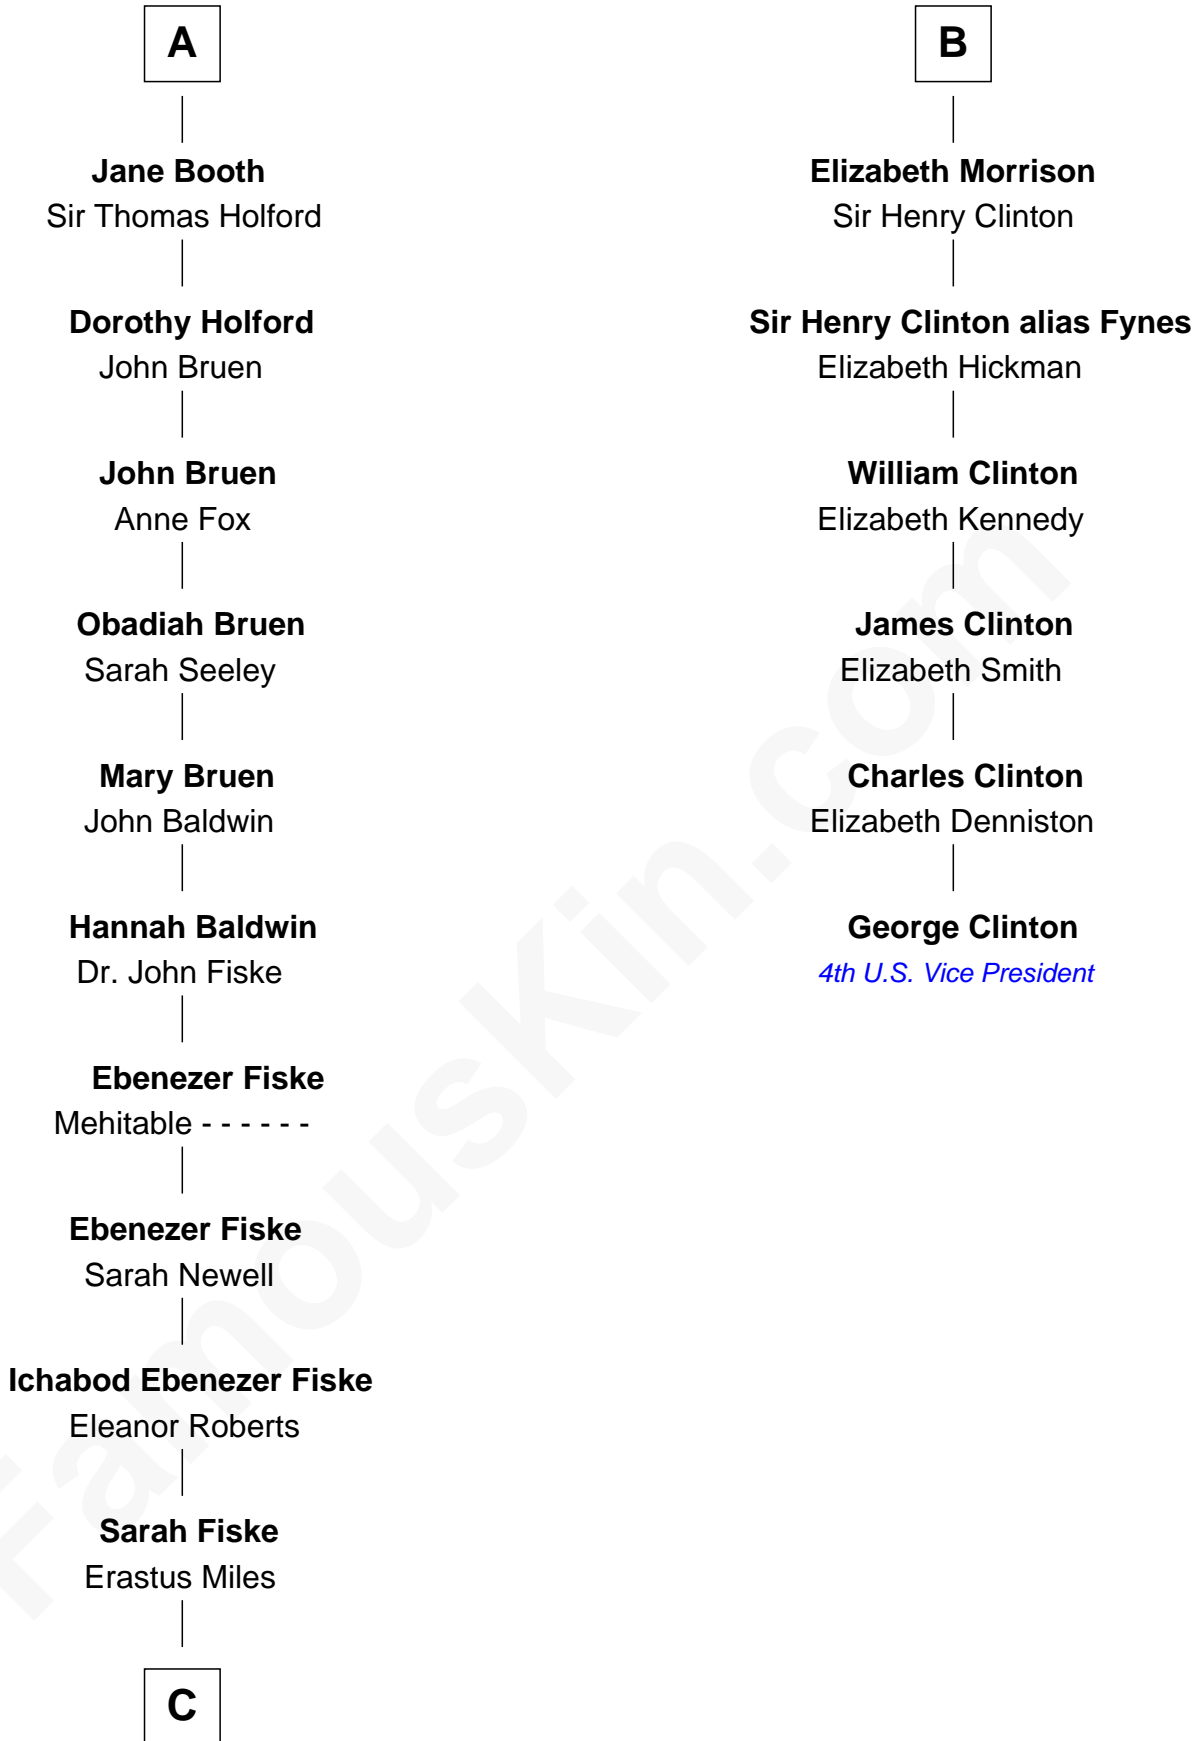

FamousKin.com Relationship Chart of

Christian Herter

59th Governor of Massachusetts

12th cousin 8 times removed of

George Clinton

4th U.S. Vice President

C

—
Archibald Miles

Mary Treese

—
Mary Miles

Christian Herter

—
Albert Herter

Adele McGinnis

—
Christian Herter

59th Governor of Massachusetts

FamousKin.com