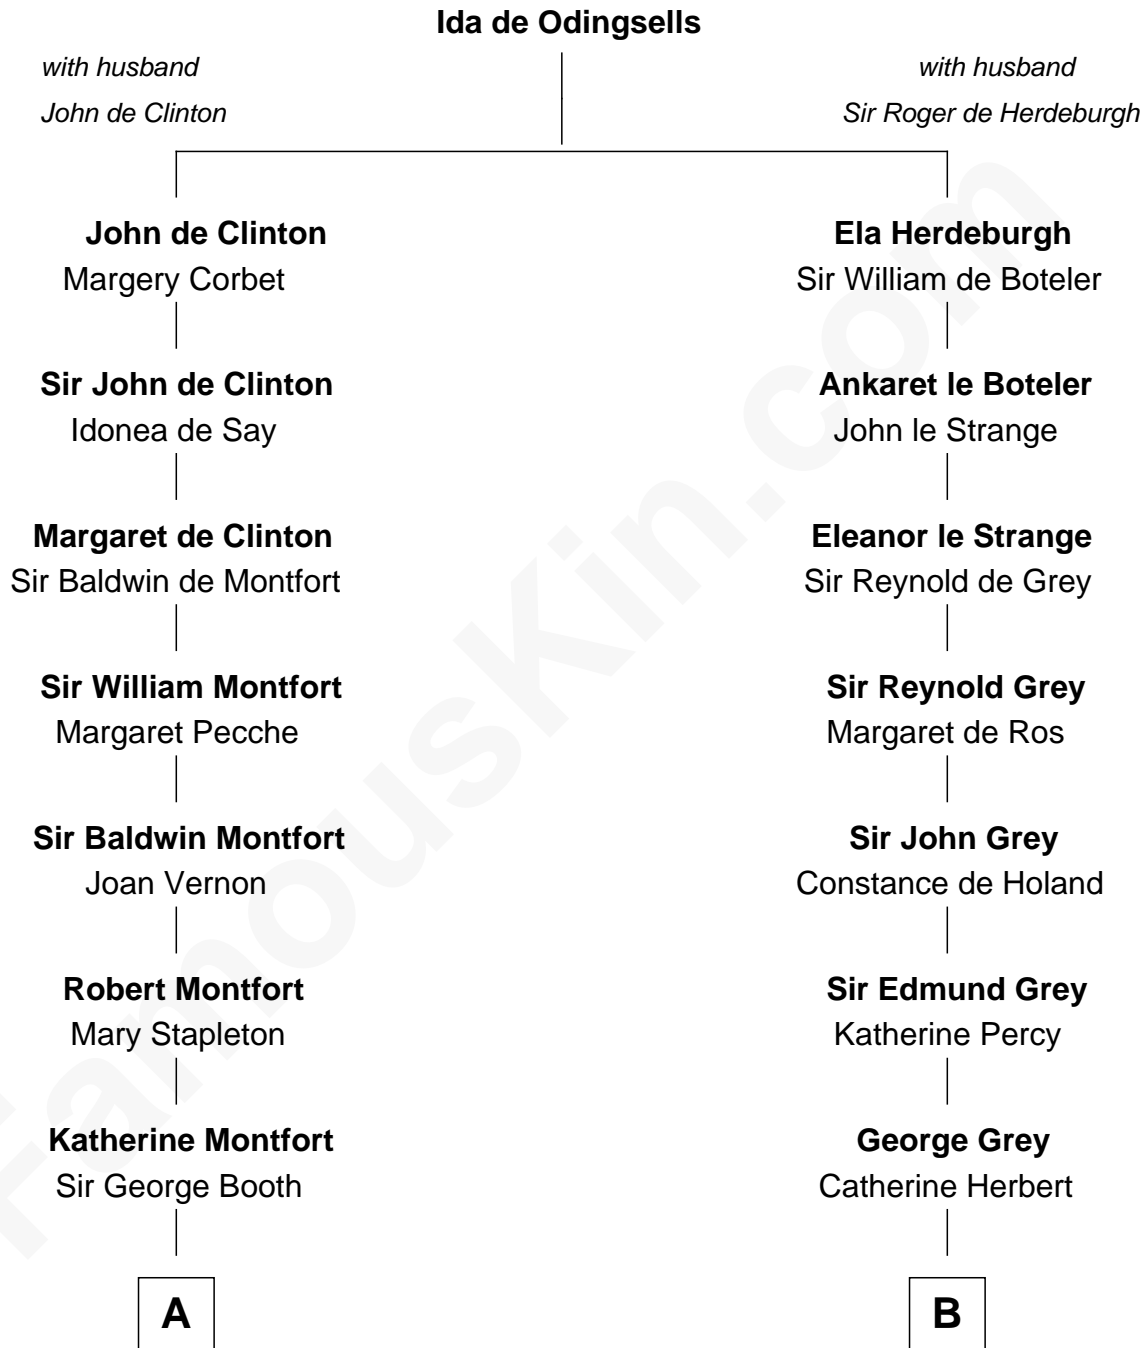

FamousKin.com

Relationship Chart of

Christian Herter

59th Governor of Massachusetts

14th cousin 7 times removed of

George Clinton

4th U.S. Vice President

C

—
Sarah Fiske
Erastus Miles

—
Archibald Miles
Mary Treese

—
Mary Miles
Christian Herter

—
Albert Herter
Adele McGinnis

—
Christian Herter
59th Governor of Massachusetts

FamousKin.com