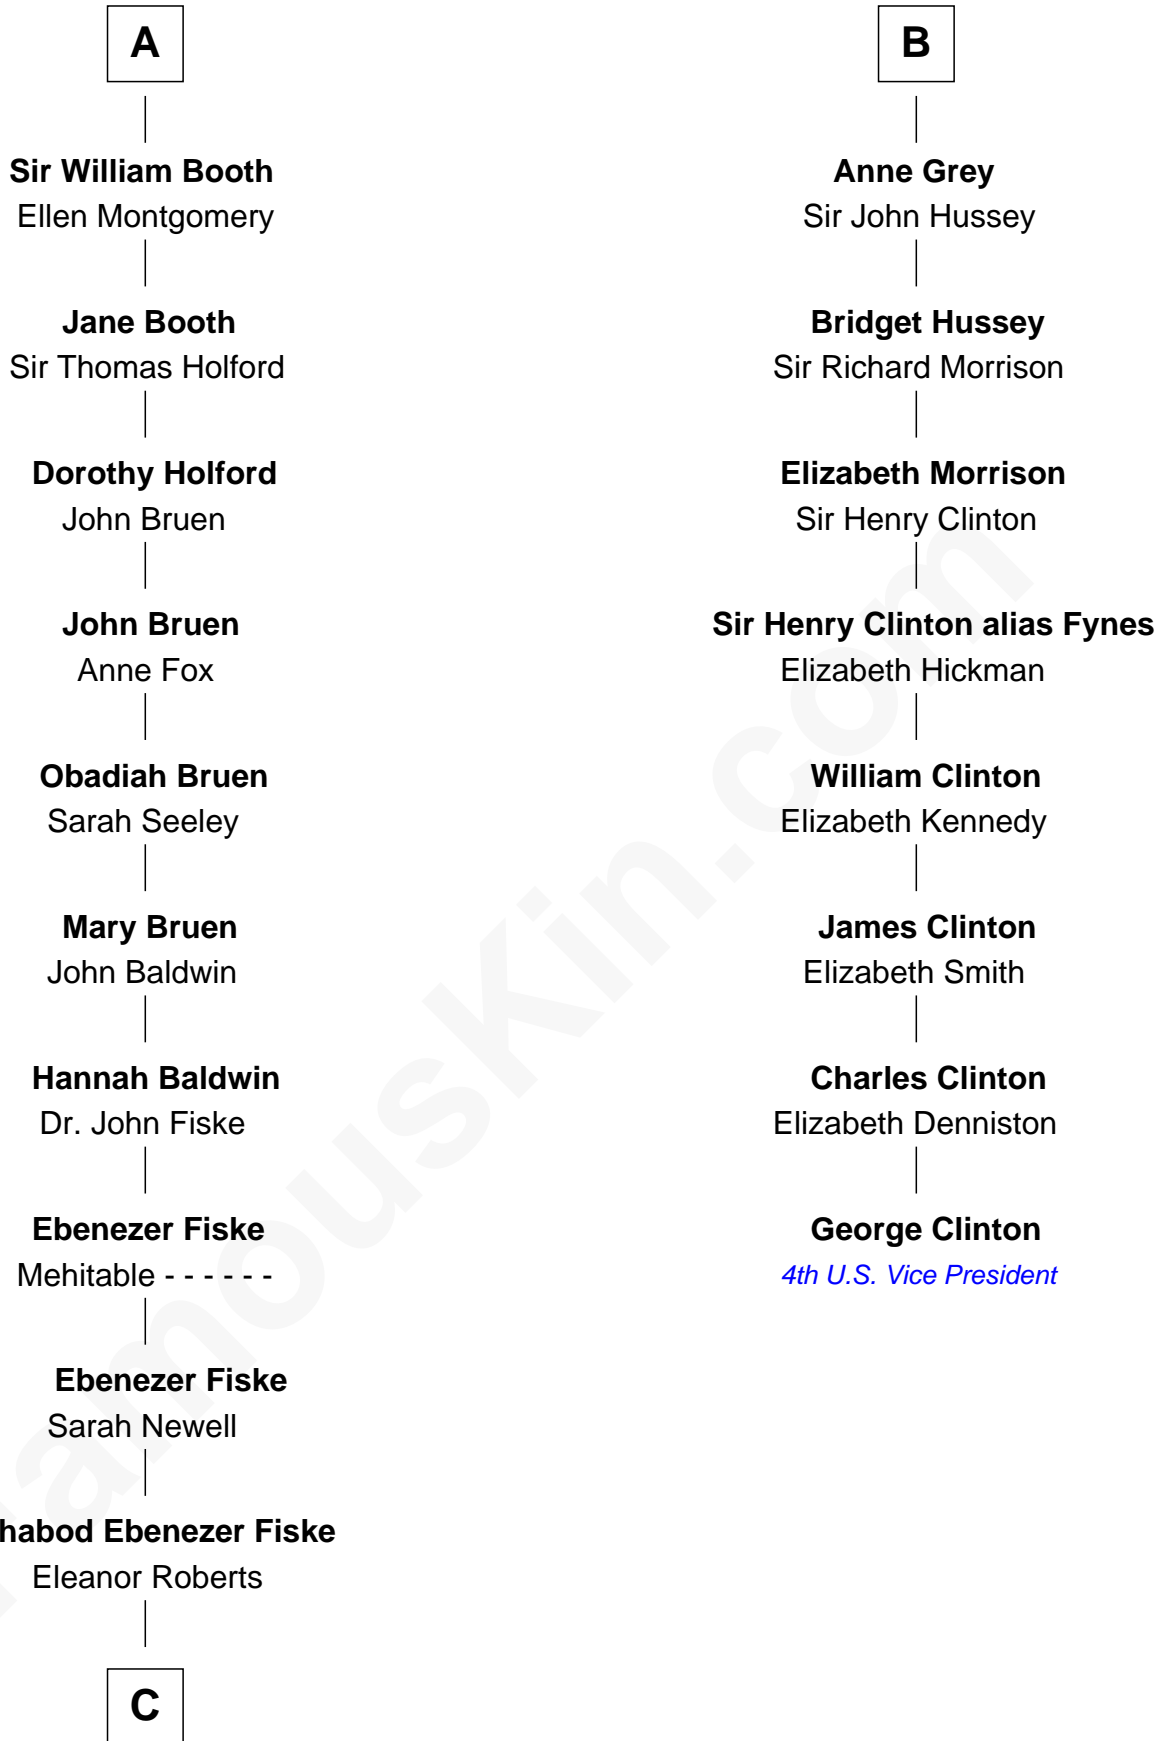

FamousKin.com

Relationship Chart of

Christian Herter

59th Governor of Massachusetts

14th cousin 7 times removed of

George Clinton

4th U.S. Vice President

C

—
Sarah Fiske
Erastus Miles

—
Archibald Miles
Mary Treese

—
Mary Miles
Christian Herter

—
Albert Herter
Adele McGinnis

—
Christian Herter
59th Governor of Massachusetts

FamousKin.com