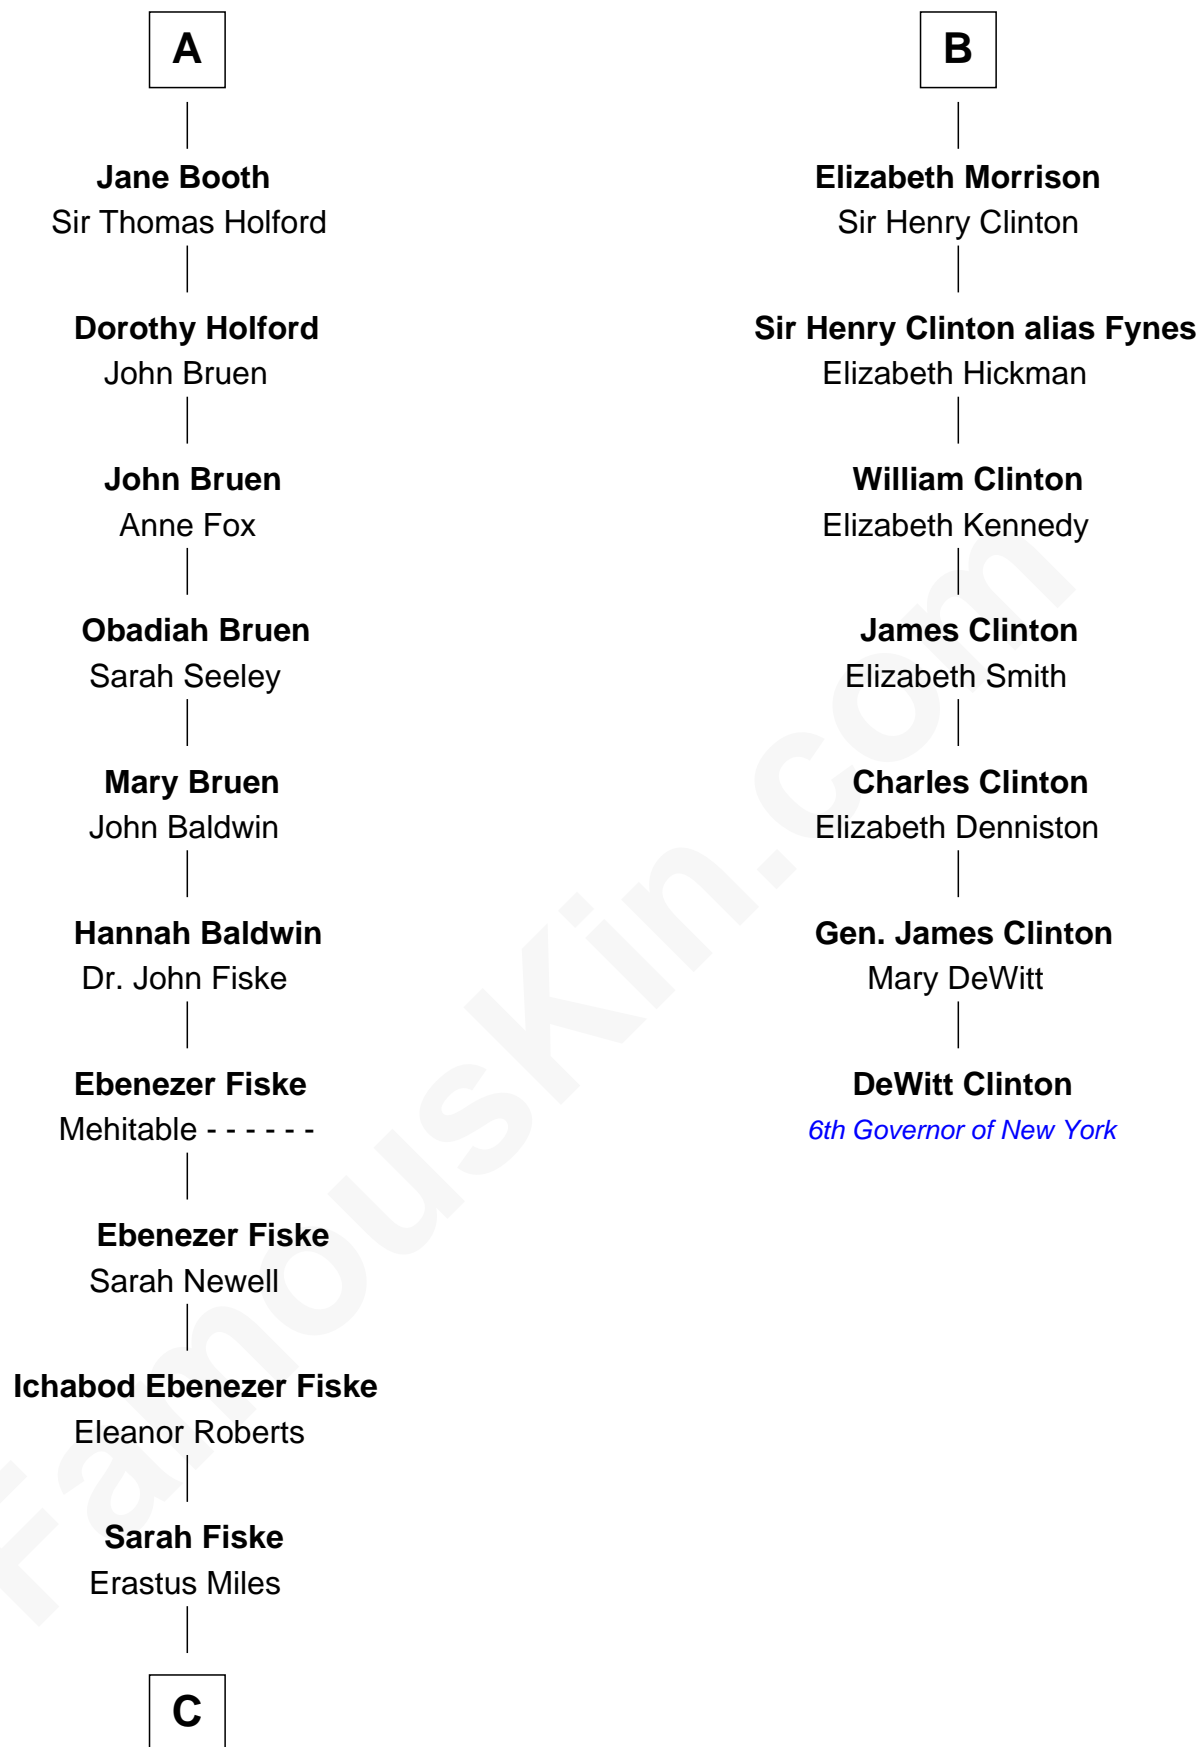

## Relationship Chart of

### Christian Herter

59th Governor of Massachusetts

13th cousin 7 times removed of

**DeWitt Clinton**

6th Governor of New York

**C**

—  
**Archibald Miles**

Mary Treese