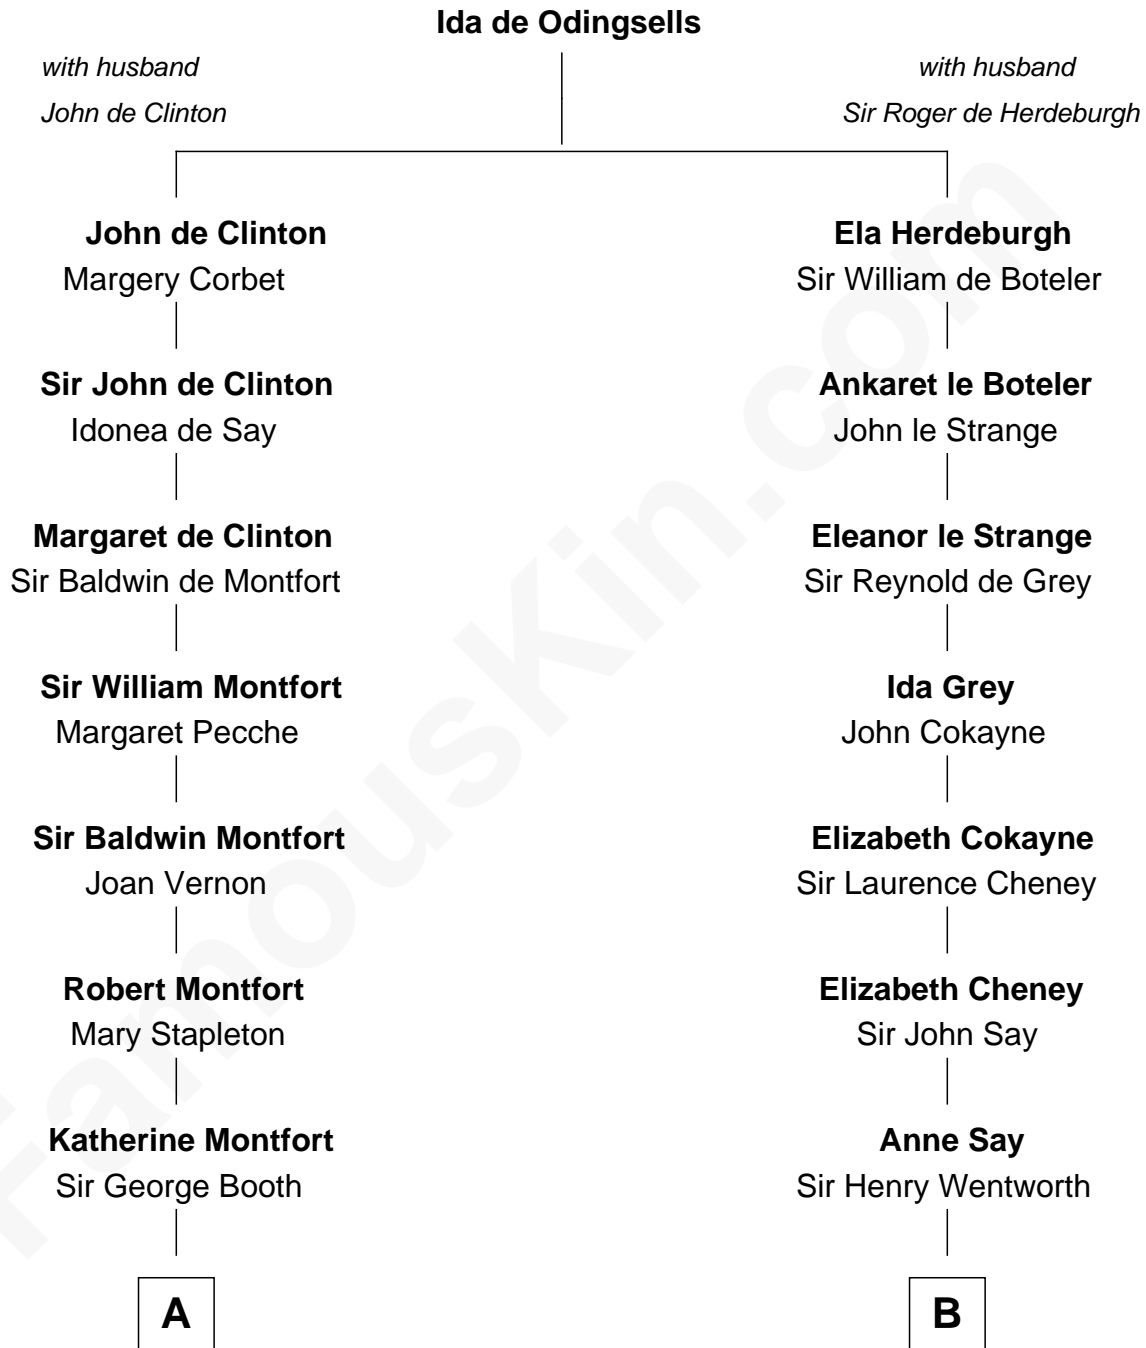

FamousKin.com

Relationship Chart of

Christian Herter

59th Governor of Massachusetts

17th cousin 4 times removed of

Lt. Gen. James Brudenell

Leader of the "Charge of the Light Brigade"

C

—
Sarah Fiske
Erastus Miles

—
Archibald Miles
Mary Treese

—
Mary Miles
Christian Herter

—
Albert Herter
Adele McGinnis

—
Christian Herter
59th Governor of Massachusetts

FamousKin.com