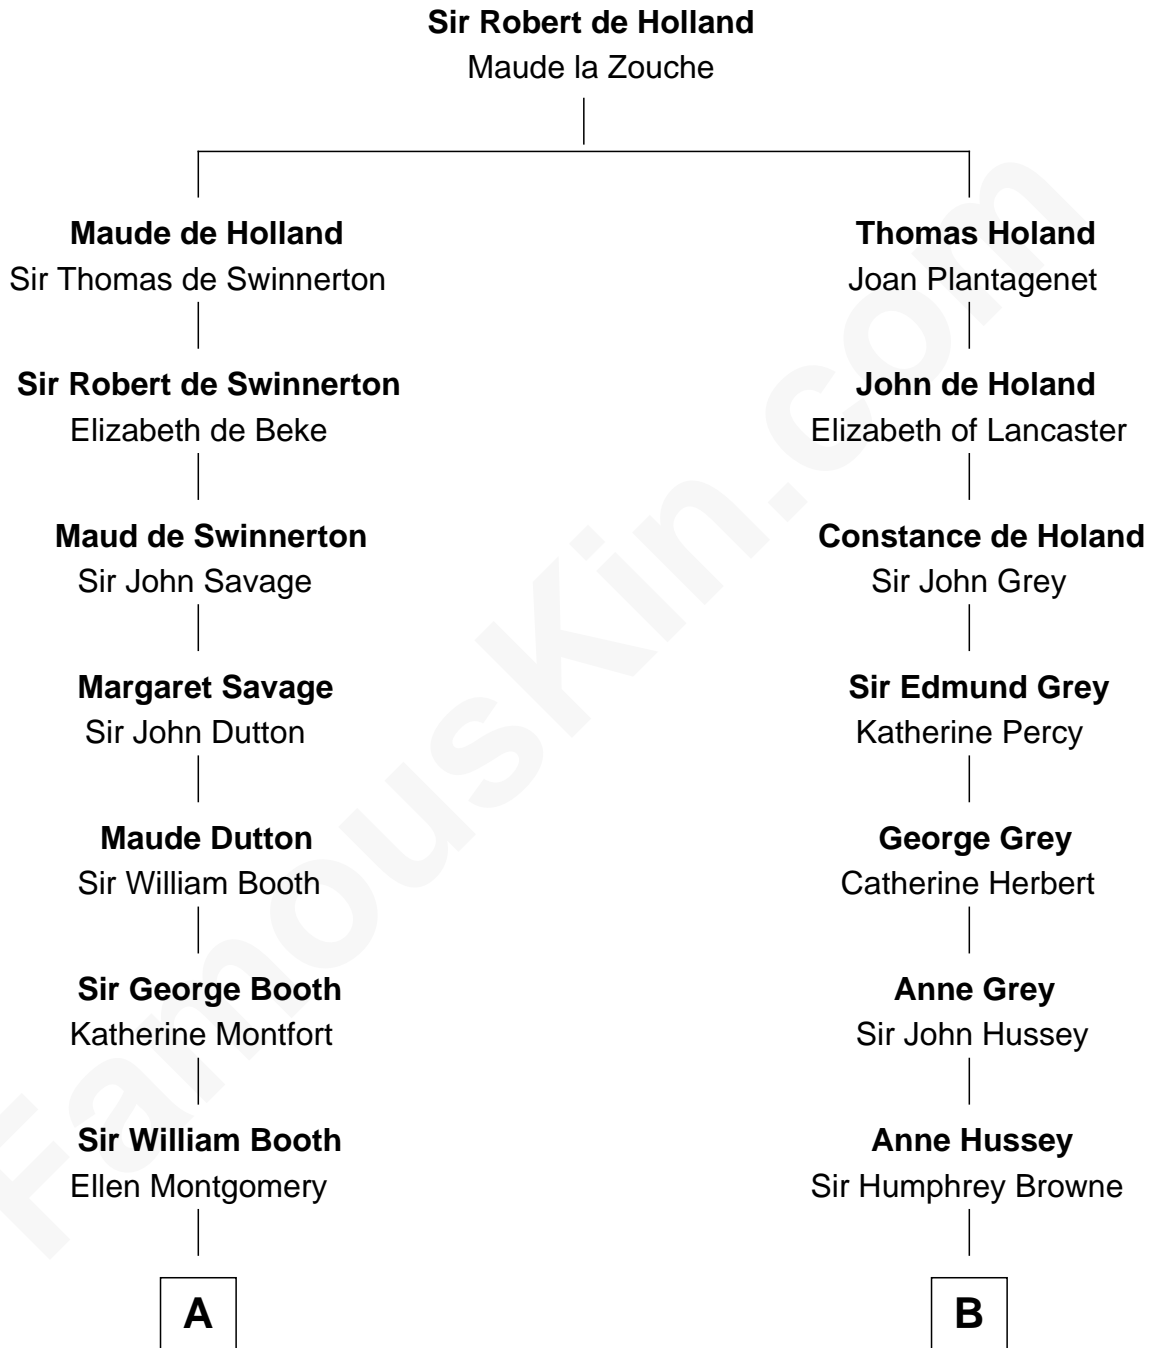

## Relationship Chart of

### Christian Herter

59th Governor of Massachusetts

15th cousin 5 times removed of

**Lt. Gen. James Brudenell**

Leader of the "Charge of the Light Brigade"

**C**

—  
**Archibald Miles**

Mary Treese