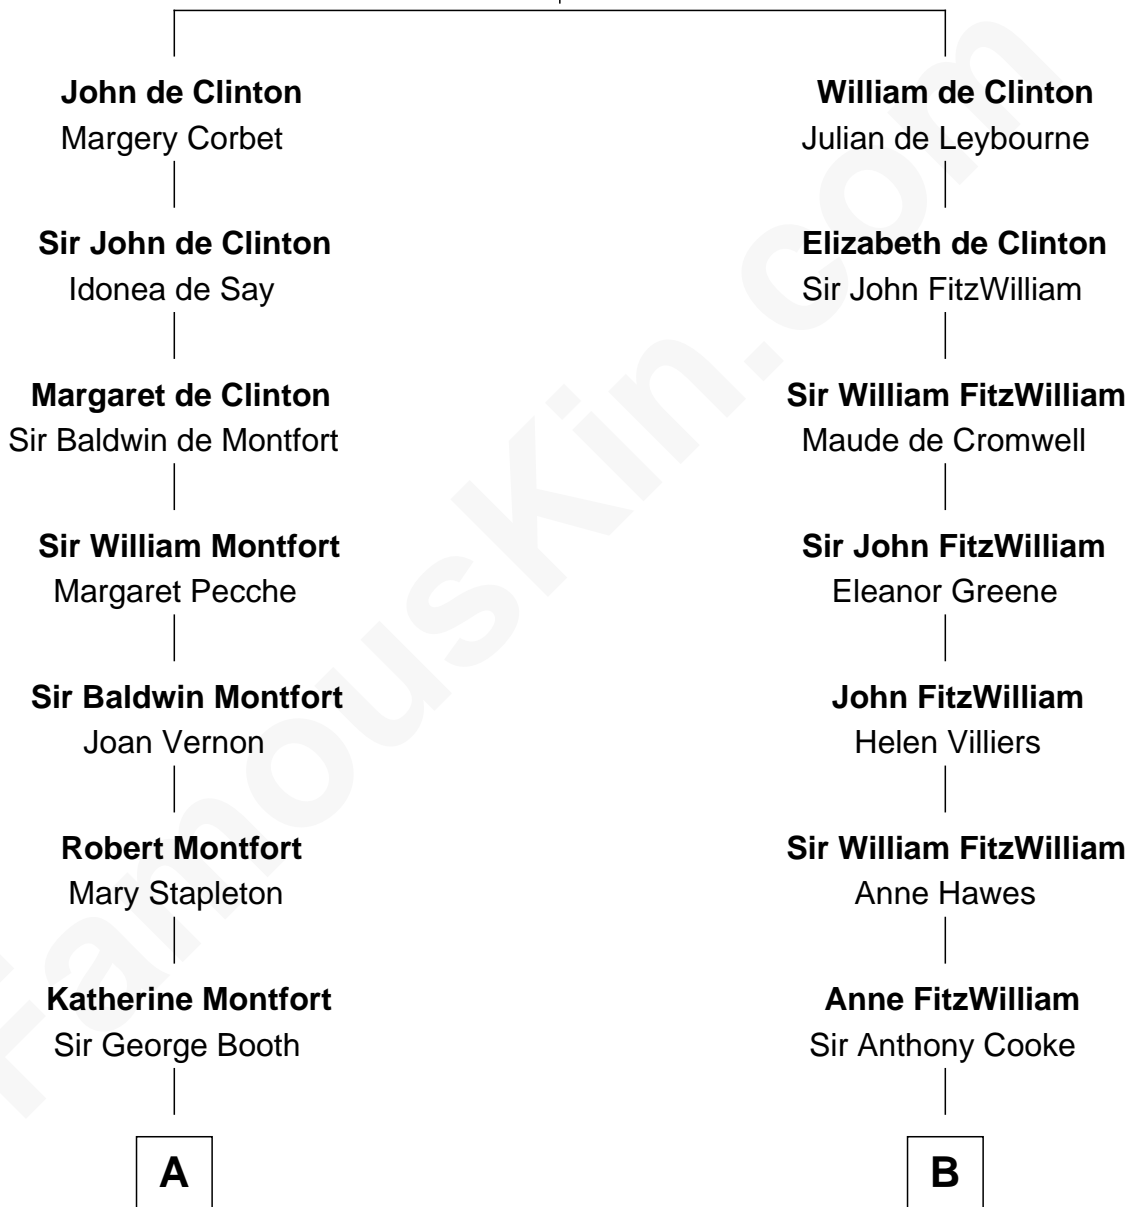

FamousKin.com Relationship Chart of

Christian Herter

59th Governor of Massachusetts

21st cousin of

Hugh Grant

Movie Actor

John de Clinton

Ida de Odingsells

C

Sarah Fiske
Erastus Miles

Archibald Miles
Mary Treese

Mary Miles
Christian Herter

Albert Herter
Adele McGinnis

Christian Herter
59th Governor of Massachusetts

D

Cyril Randolph
Frances Selina Hervey