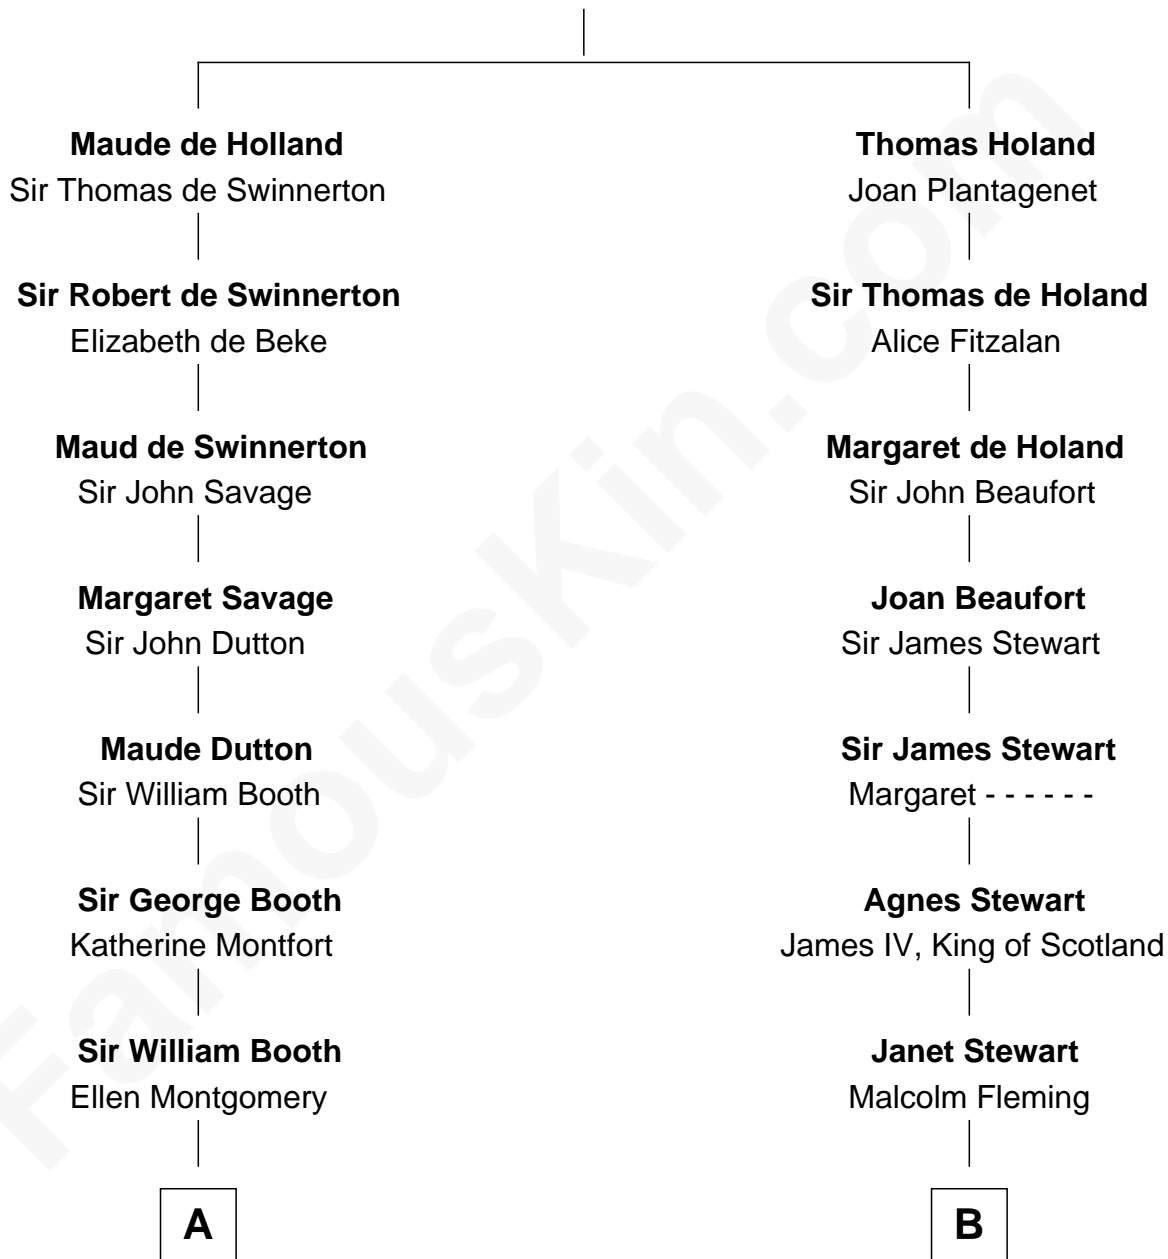

FamousKin.com Relationship Chart of

Christian Herter

59th Governor of Massachusetts

20th cousin 1 time removed of

Hugh Grant

Movie Actor

Sir Robert de Holland

Maude la Zouche

C

Archibald Miles

Mary Treese

Mary Miles

Christian Herter

Albert Herter

Adele McGinnis

Christian Herter

59th Governor of Massachusetts

D

Cyril Randolph

Frances Selina Hervey

Felton George Randolph

Emily Margaret Nepean

Margaret Isobel Randolph

John Cassilis MacLean