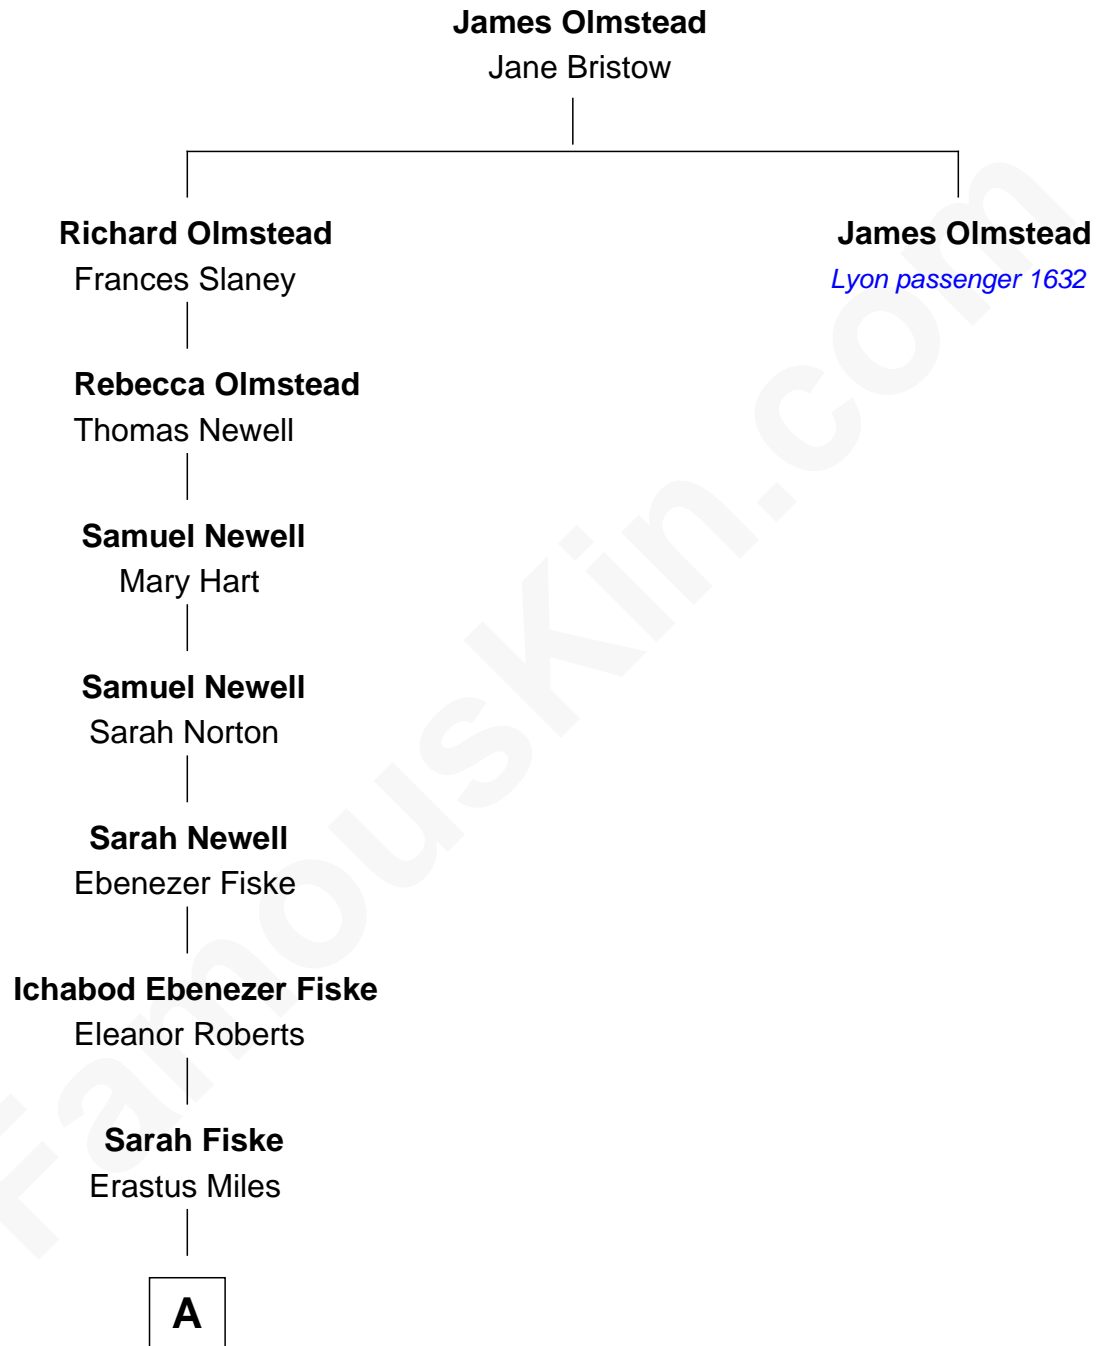

# FamousKin.com Relationship Chart of

**Christian Herter**

*59th Governor of Massachusetts*

8th great-grandnephew of

**James Olmstead**

*(c1580 - c1640) Lyon passenger 1632*

**A**

—  
**Archibald Miles**

Mary Treese

—  
**Mary Miles**

Christian Herter

—  
**Albert Herter**

Adele McGinnis

—  
**Christian Herter**

*59th Governor of Massachusetts*

FamousKin.com