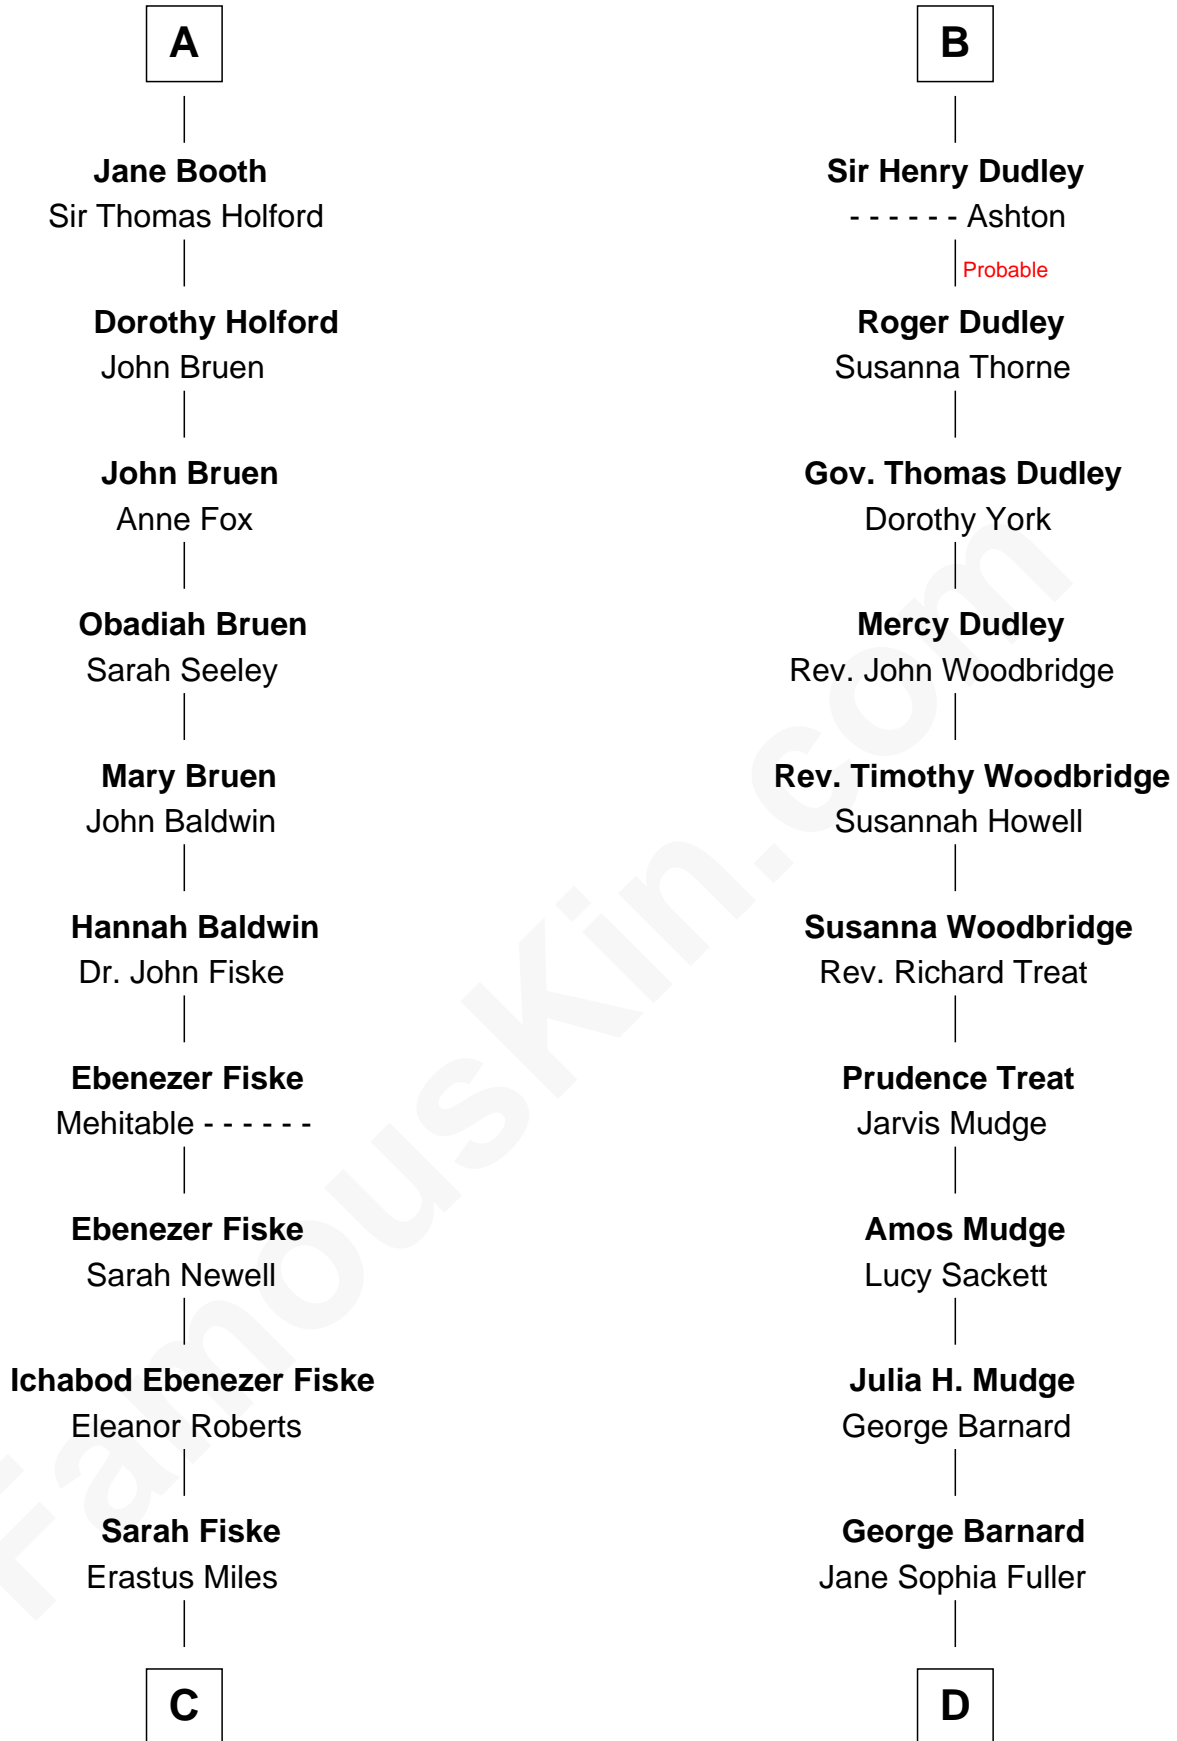

# FamousKin.com Relationship Chart of

**Christian Herter**

*59th Governor of Massachusetts*

19th cousin 1 time removed of

**Dick Clark**

*Radio and TV Host*

**Ralph de Stafford**

*with wife  
Katherine de Hastang*

*with wife  
Margaret de Audley*

**C**

**Archibald Miles**

Mary Treese

**Mary Miles**

Christian Herter

**Albert Herter**

Adele McGinnis

**Christian Herter**

*59th Governor of Massachusetts*

**D**

**Charles Fuller Barnard**

Anna May Aldridge

**Julia Fuller Barnard**

Richard Augustus Clark

**Dick Clark**