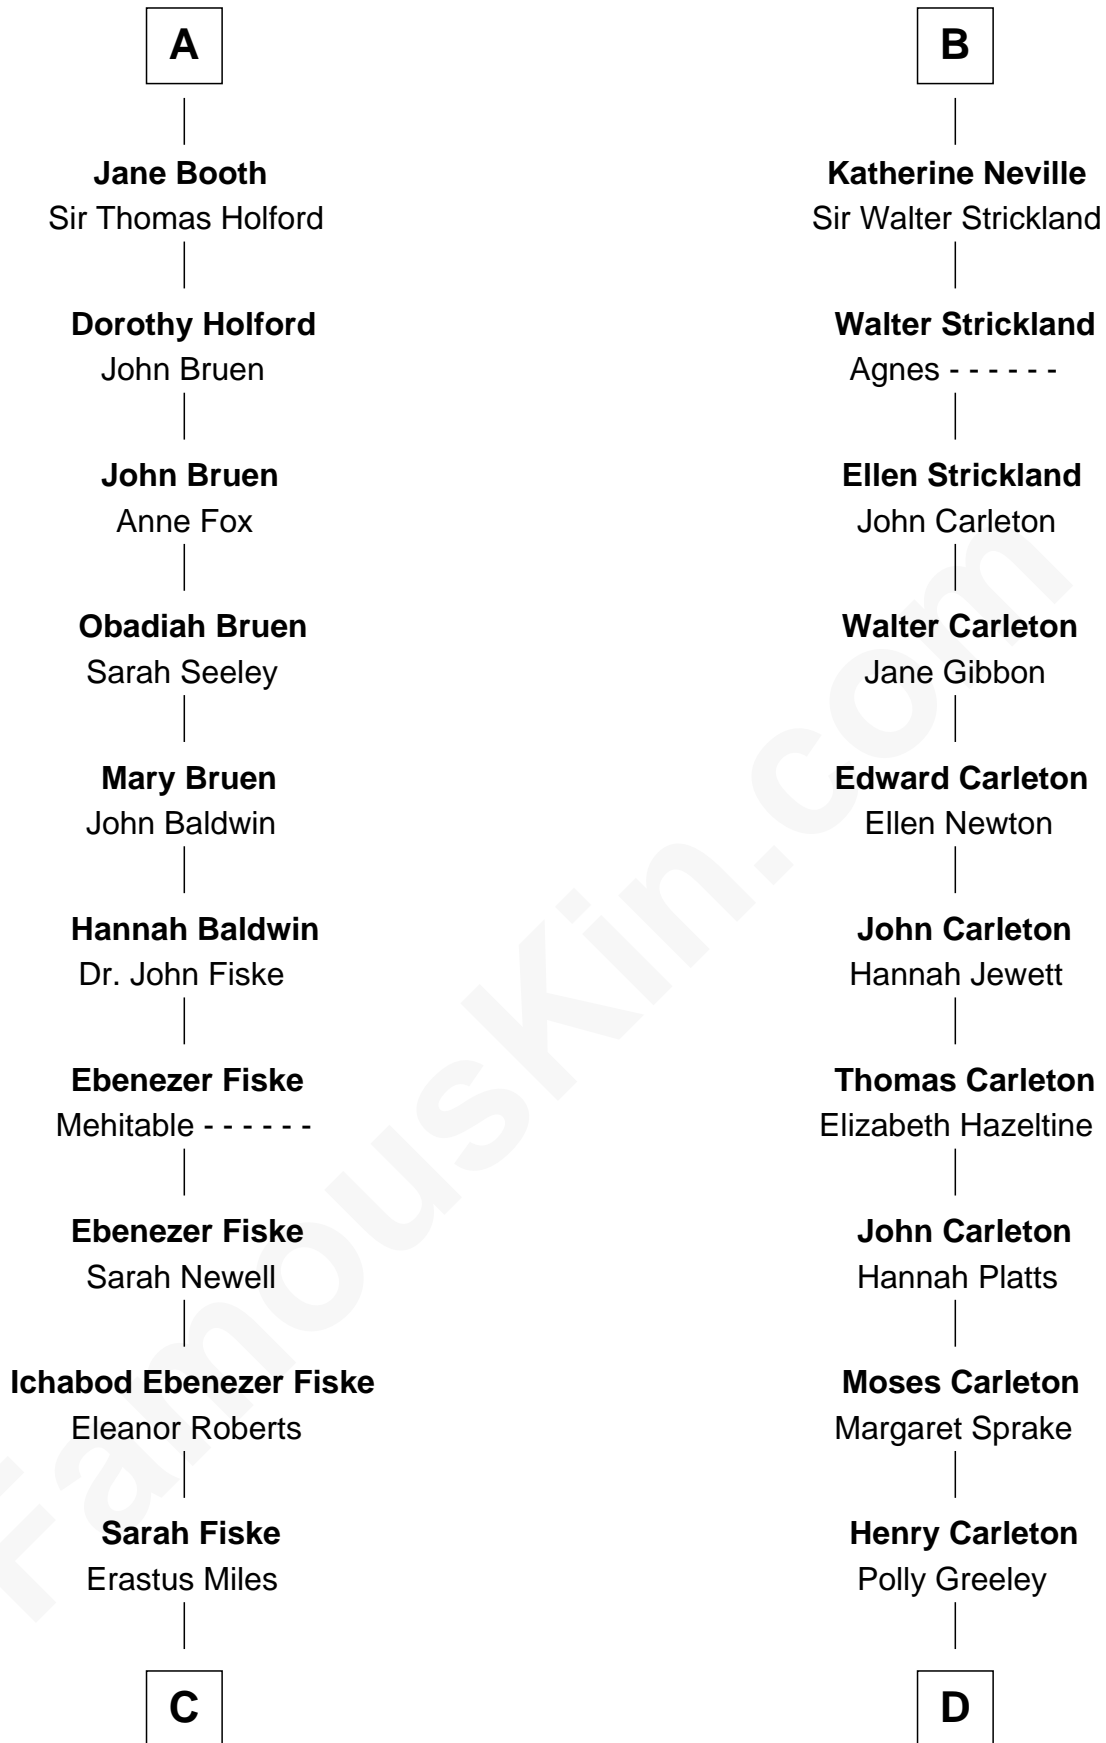

FamousKin.com

Relationship Chart of

Christian Herter

59th Governor of Massachusetts

18th cousin 2 times removed of

Charles A. Pillsbury

Co-Founder of C.A. Pillsbury Co.

C

Archibald Miles

Mary Treese

Mary Miles

Christian Herter

Albert Herter

Adele McGinnis

Christian Herter

59th Governor of Massachusetts