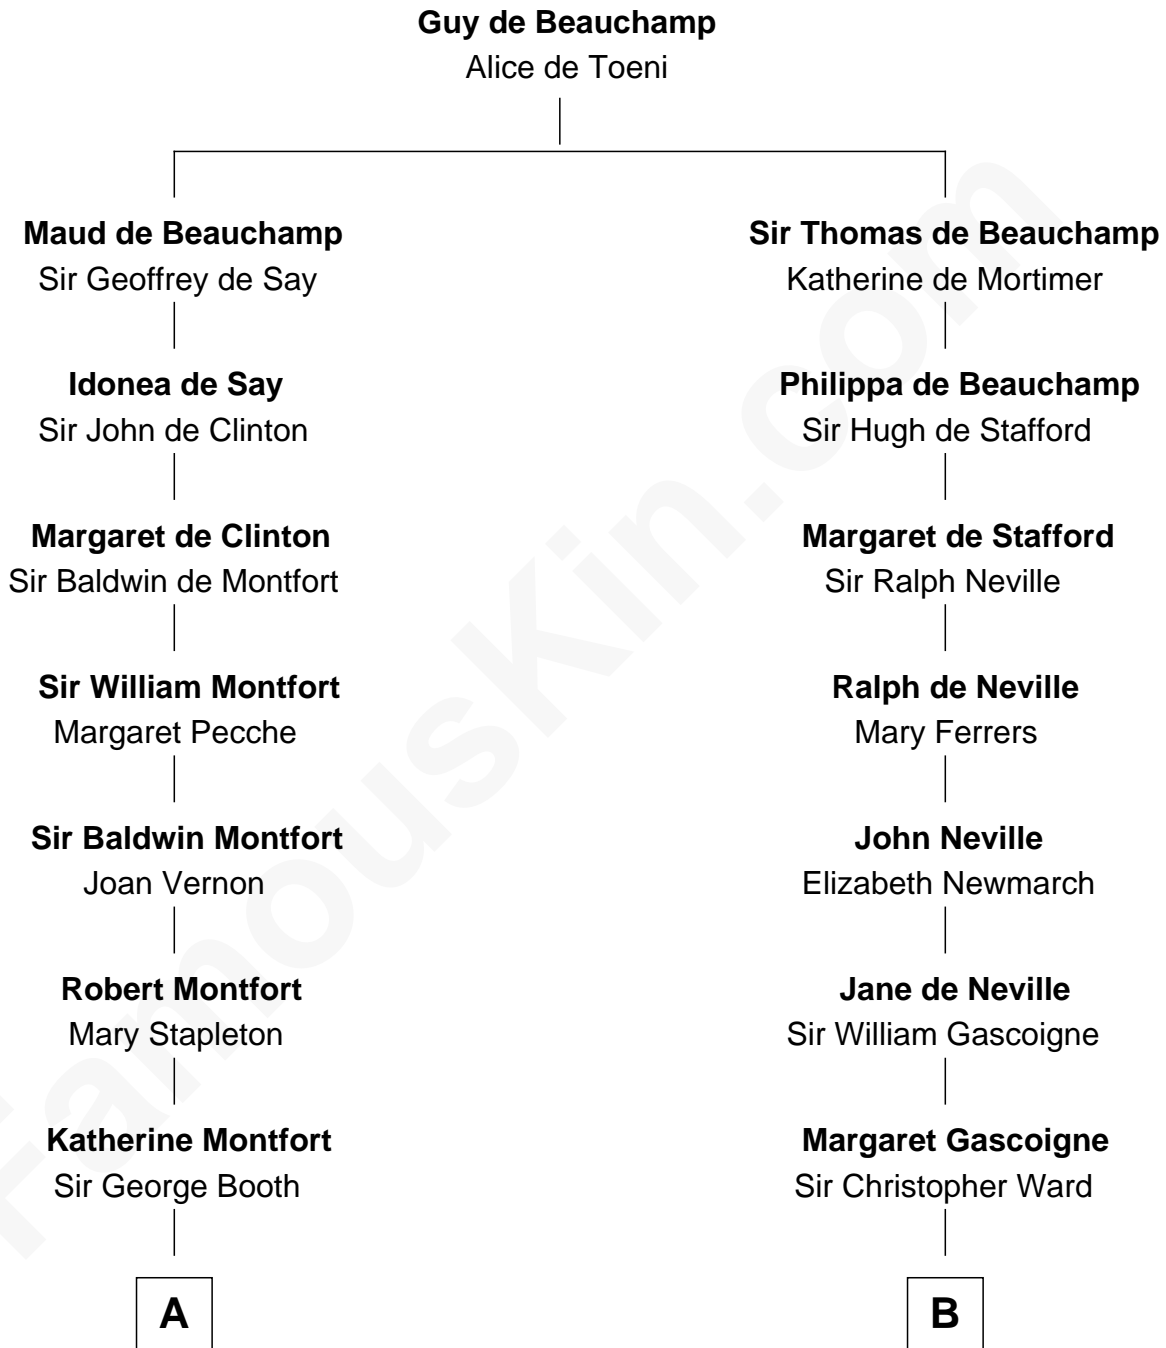

FamousKin.com

Relationship Chart of

Christian Herter

59th Governor of Massachusetts

19th cousin 2 times removed of

Charles A. Pillsbury

Co-Founder of C.A. Pillsbury Co.

C

Sarah Fiske
Erastus Miles

Archibald Miles
Mary Treese

Mary Miles
Christian Herter

Albert Herter
Adele McGinnis

Christian Herter
59th Governor of Massachusetts

D

Henry Carleton
Polly Greeley

Margaret Sprague Carleton
George Alfred Pillsbury