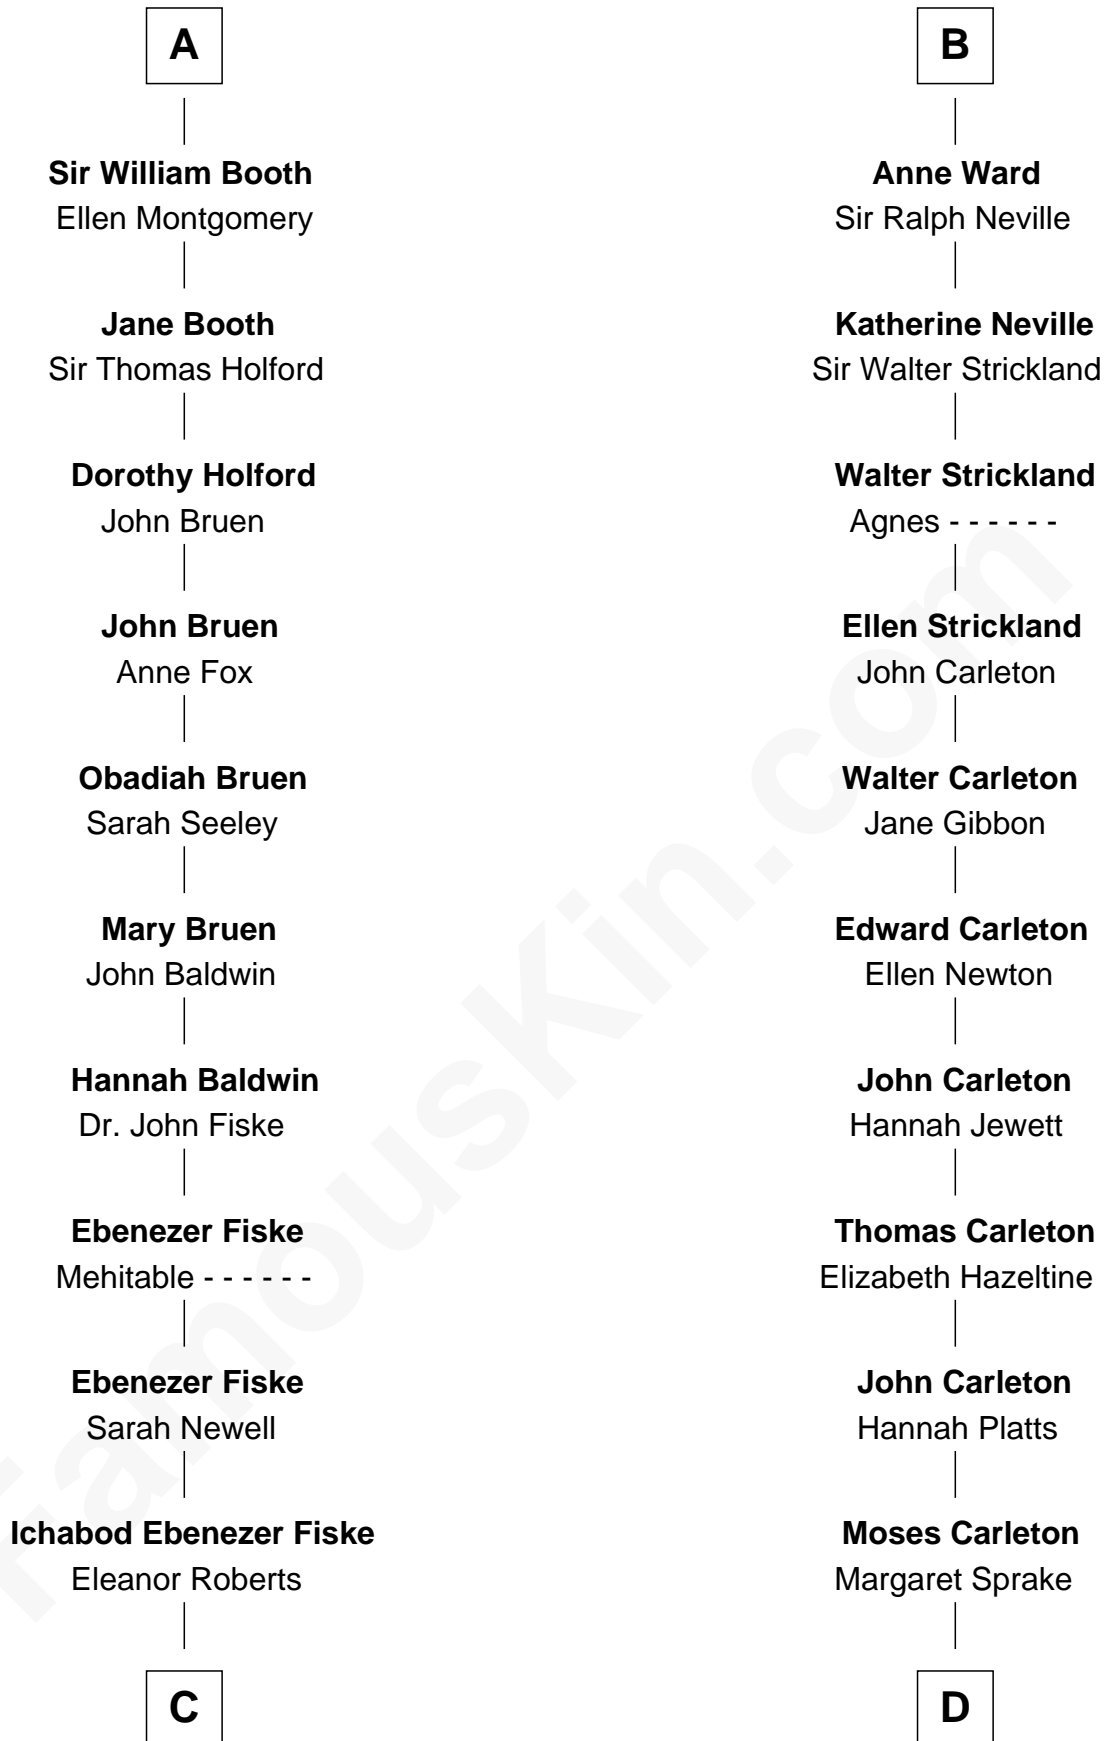

FamousKin.com

Relationship Chart of

Christian Herter

59th Governor of Massachusetts

19th cousin 2 times removed of

Charles A. Pillsbury

Co-Founder of C.A. Pillsbury Co.

C

Sarah Fiske
Erastus Miles

Archibald Miles
Mary Treese

Mary Miles
Christian Herter

Albert Herter
Adele McGinnis

Christian Herter
59th Governor of Massachusetts

D

Henry Carleton
Polly Greeley

Margaret Sprague Carleton
George Alfred Pillsbury