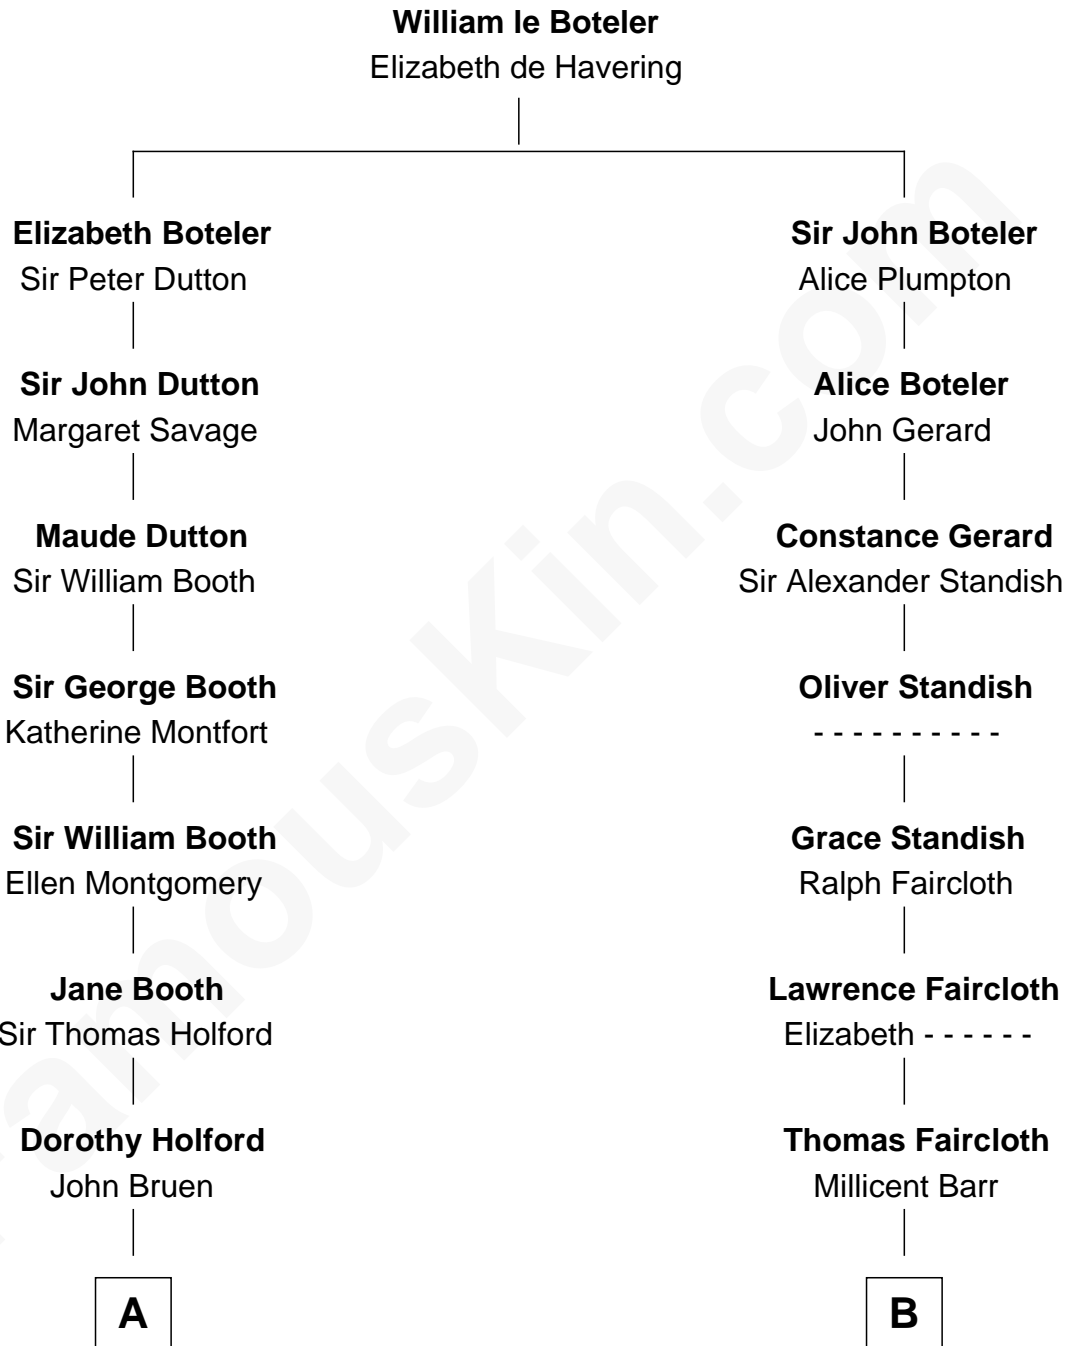

FamousKin.com Relationship Chart of

Christian Herter

59th Governor of Massachusetts

18th cousin 1 time removed of

Sarah Palin

9th Governor of Alaska

C

Albert Herter
Adele McGinnis

Christian Herter
59th Governor of Massachusetts

D

Nellie Marie Brandt
Charles Francis Heath

Charles Richard Heath
Sarah Sheeran

Sarah Palin
9th Governor of Alaska

FamousKin.com